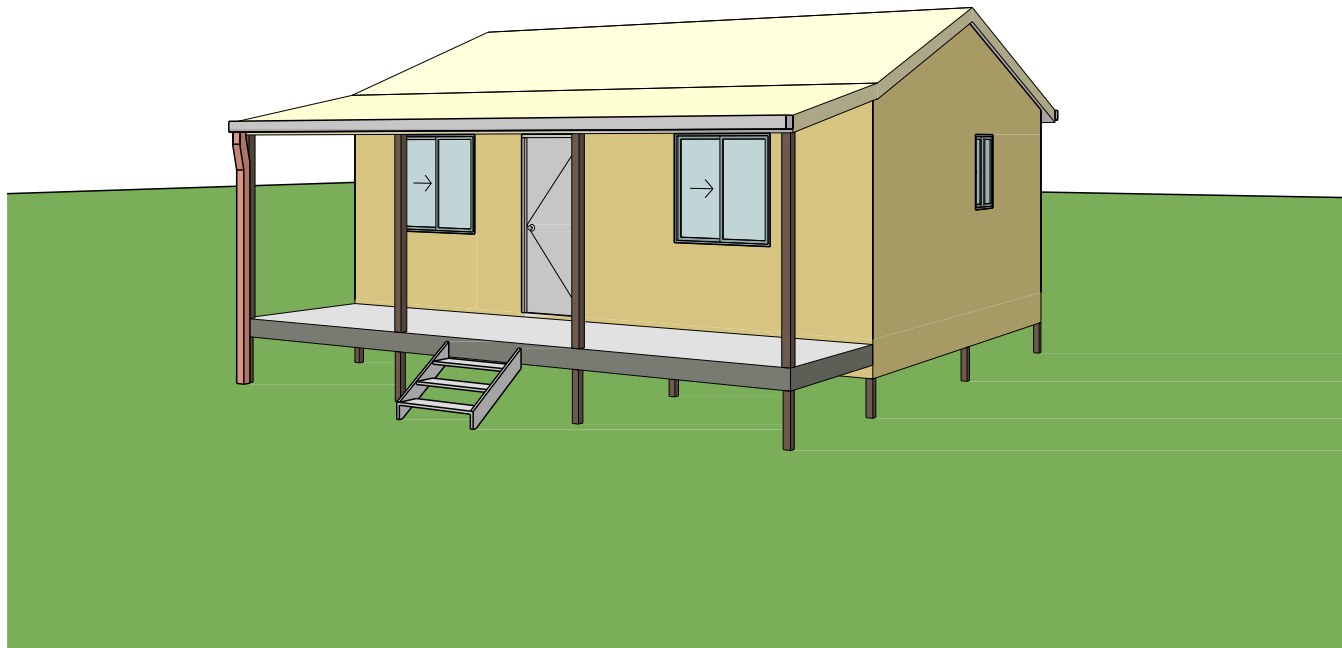

# KINGARROY

1 Bedroom / 51.84 m<sup>2</sup>

**BUILD**<sup>TM</sup>  
*Homes*

HOUSE DESIGN - KINGARROY

# KINGARROY

1 Bedroom / 51.84 m<sup>2</sup>

## FLOOR PLAN

1:100

LIVING AREA:	38.880 Sq.m
VERANDAH:	12.960 Sq.m
TOTAL AREA:	51.840 Sq.m
	5.580 Sq