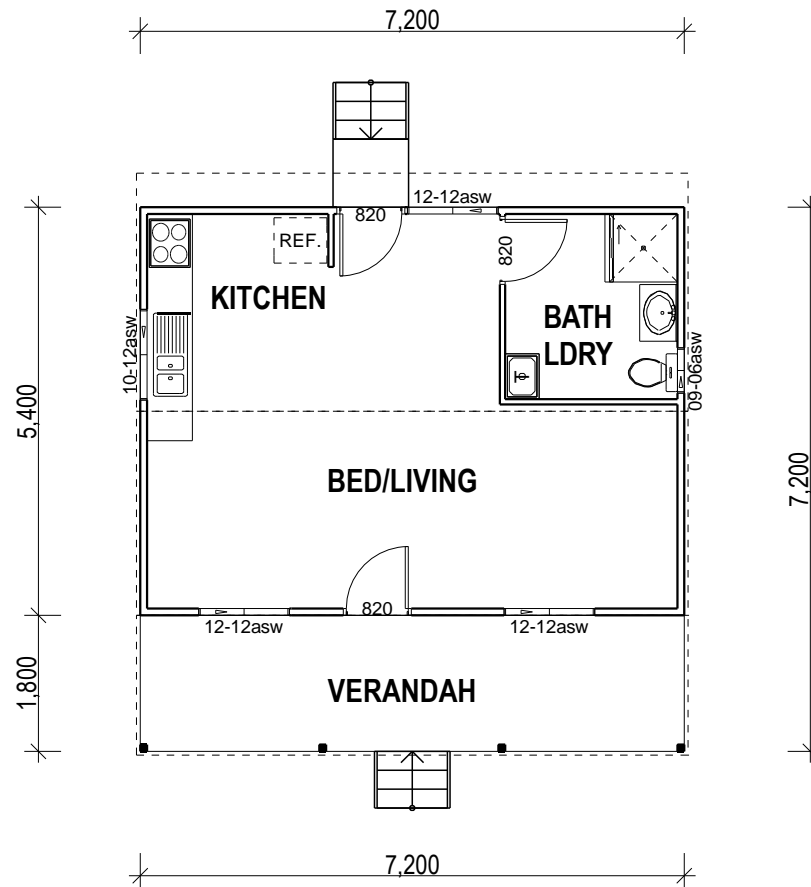

# KINGARROY

1 Bedroom / 51.84 m<sup>2</sup>

**BUILD**<sup>TM</sup>  
*Homes*

HOUSE DESIGN - KINGARROY

# KINGARROY

1 Bedroom / 51.84 m<sup>2</sup>

## FLOOR PLAN

1:100

LIVING AREA:	38.880 Sq.m
VERANDAH:	12.960 Sq.m
TOTAL AREA:	51.840 Sq.m
	5.580 Sq