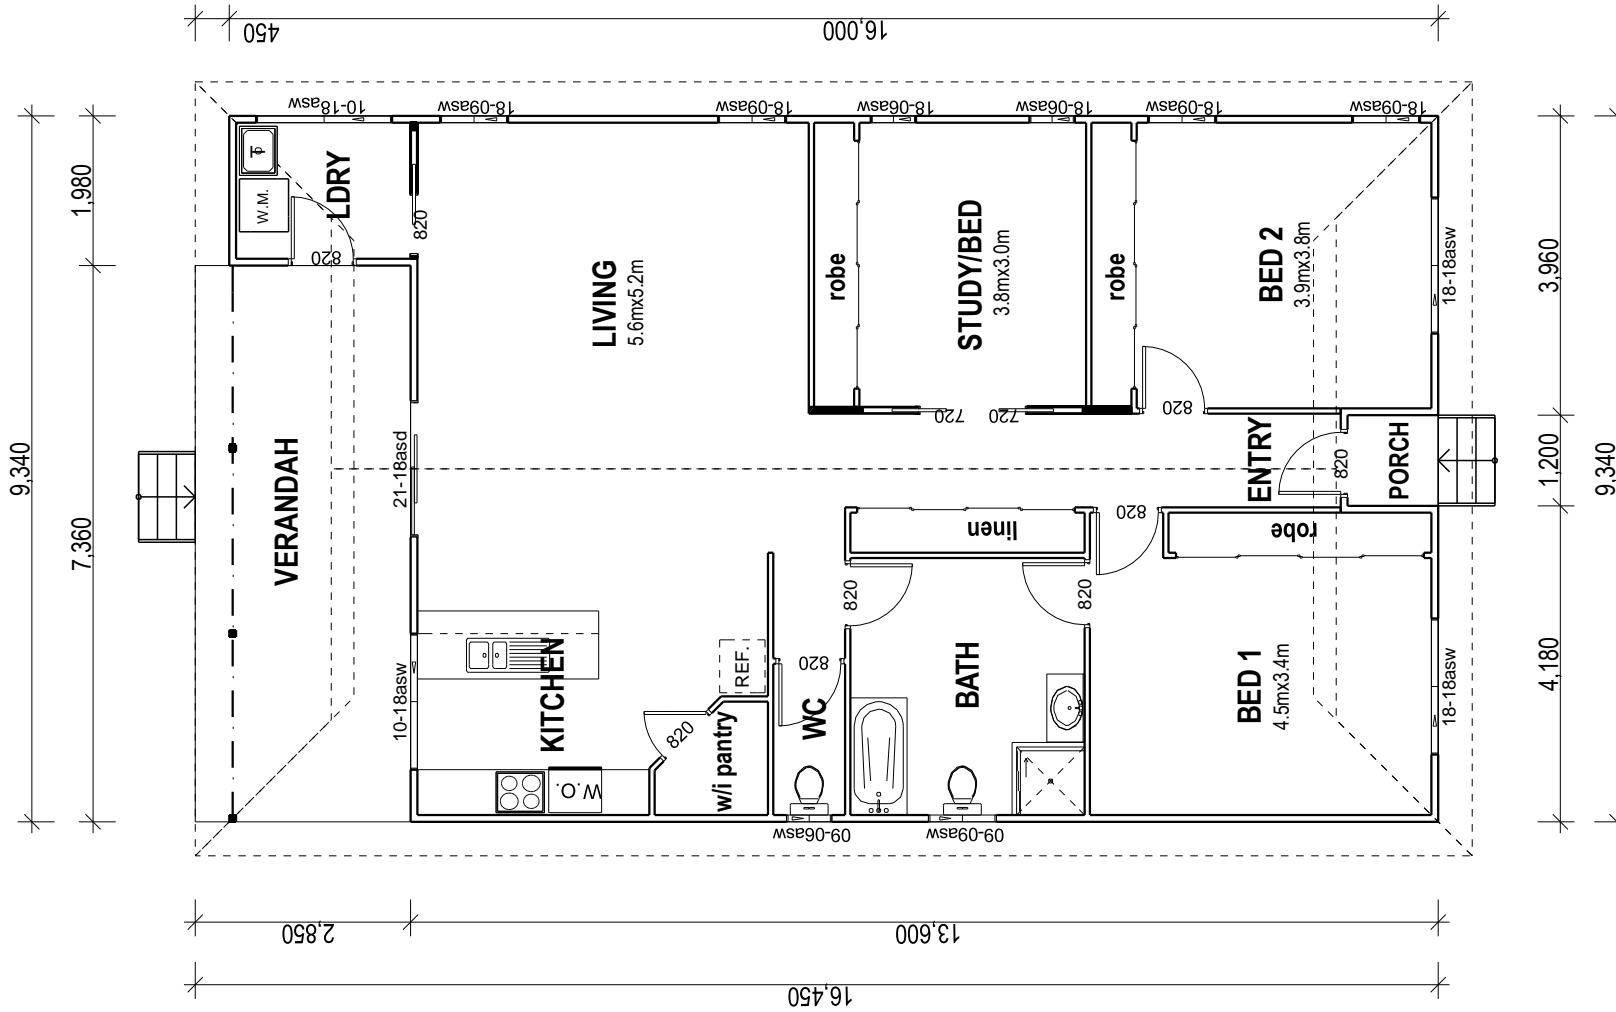

# ABBEY VIEW

2 Bed+1 Study/149.44 m<sup>2</sup>

**BUILD**<sup>TM</sup>  
Homes

HOUSE DESIGN – ABBEY VIEW

# ABBHEY VIEW

2 Bed+1 Study/149.44 m<sup>2</sup>

LIVING AREA:	132.520 Sq.m
PORCH:	1.440 Sq.m
VERANDAH:	15.480 Sq.m
TOTAL AREA:	149.440 Sq.m
	16.084 Sq

## FLOOR PLAN

1:100