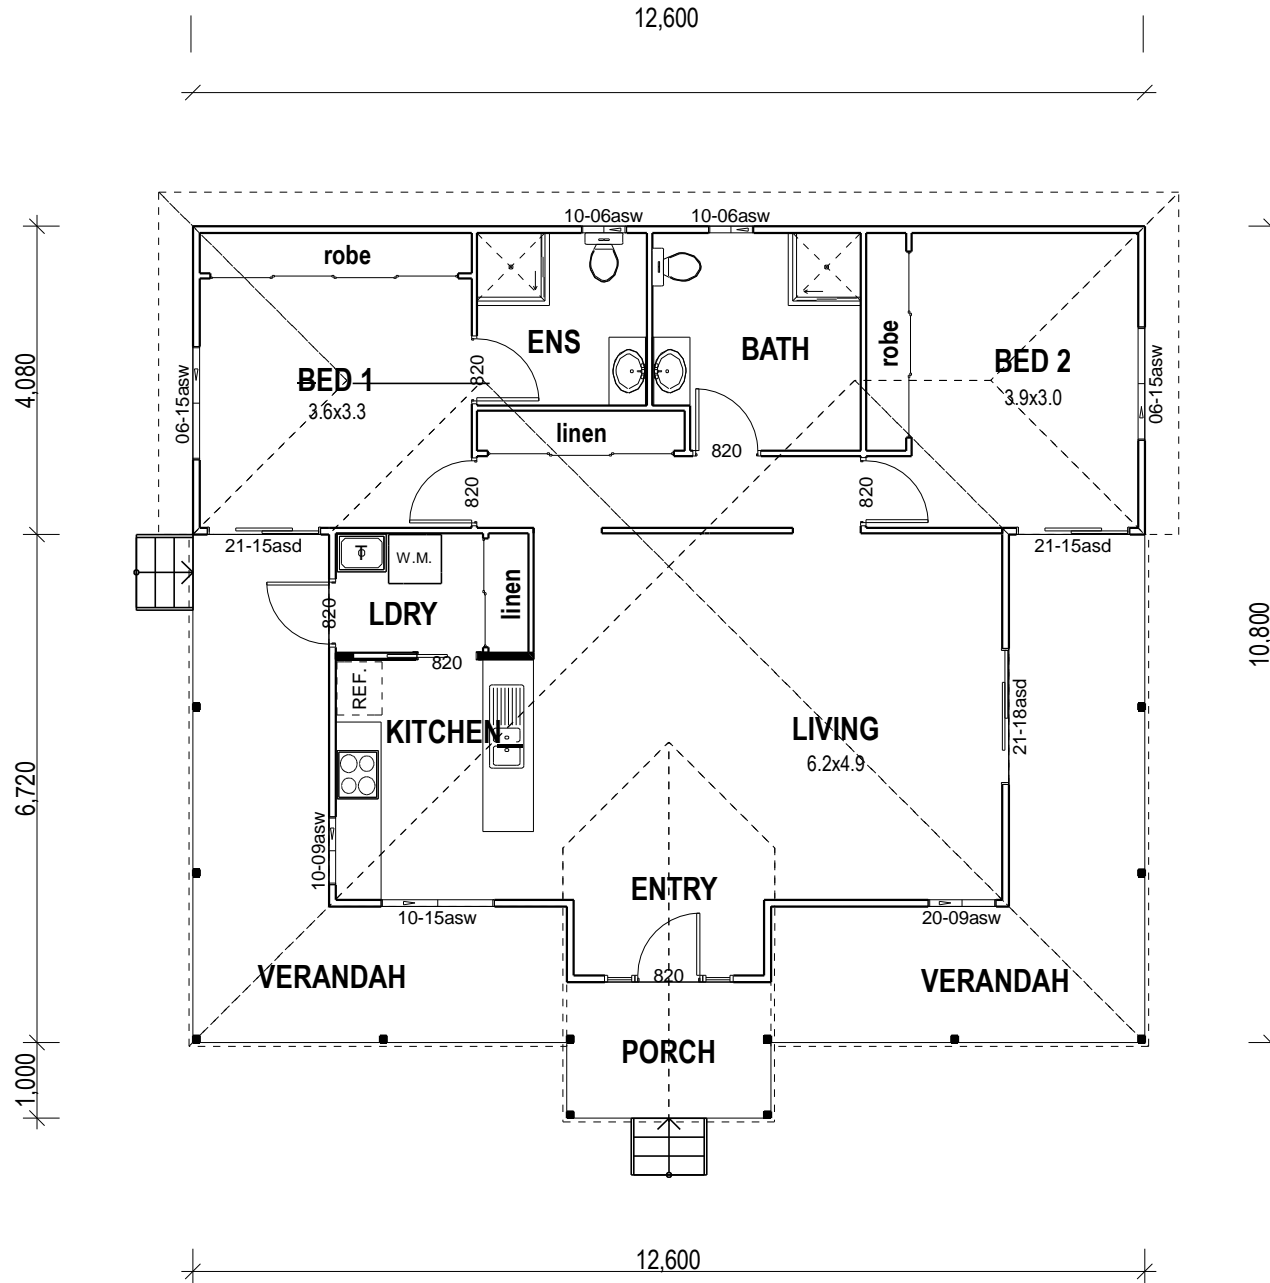

# BENDIGO

2 Bedroom / 138.40 m<sup>2</sup>

**BUILD**<sup>TM</sup>  
*Homes*

HOUSE DESIGN - BENDIGO

# BENDIGO

2 Bedroom / 138.40 m<sup>2</sup>

LIVING AREA:	98.120 Sq.m
PORCH:	4.860 Sq.m
VERANDAH:	35.420 Sq.m
TOTAL AREA:	138.400 Sq.m

## FLOOR PLAN

1:100

HOUSE DESIGN - BENDIGO