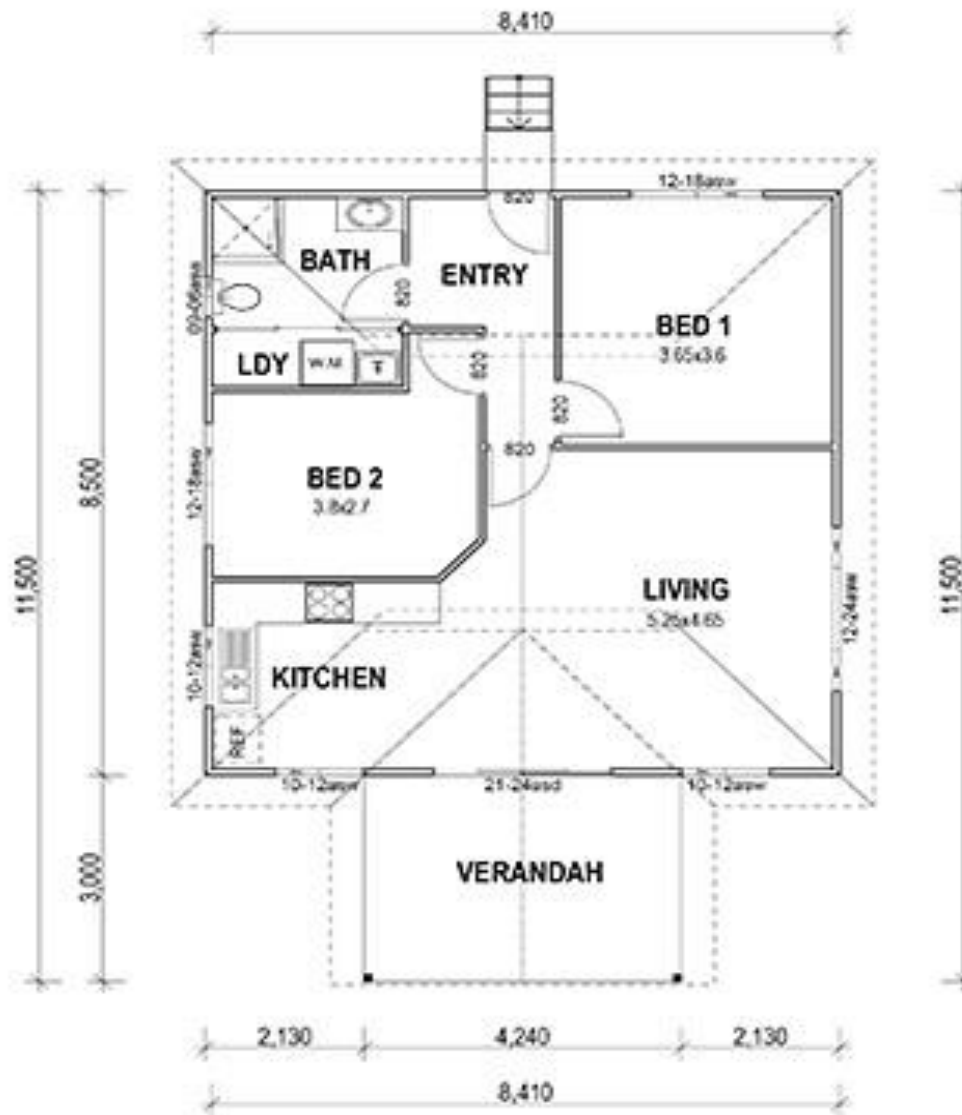

CASA BIANCA

2 Bedroom / 85 m²

BUILD[™]
Homes

HOUSE DESIGN-CASA BIANCA

CASA BIANCA 2 Bedroom / 85 m²

FLOOR PLAN

1:100

LIVING AREA:	72.250 Sq.m
VERANDAH:	12.720 Sq.m
TOTAL AREA:	84.970 Sq.m
	9.146 Sq