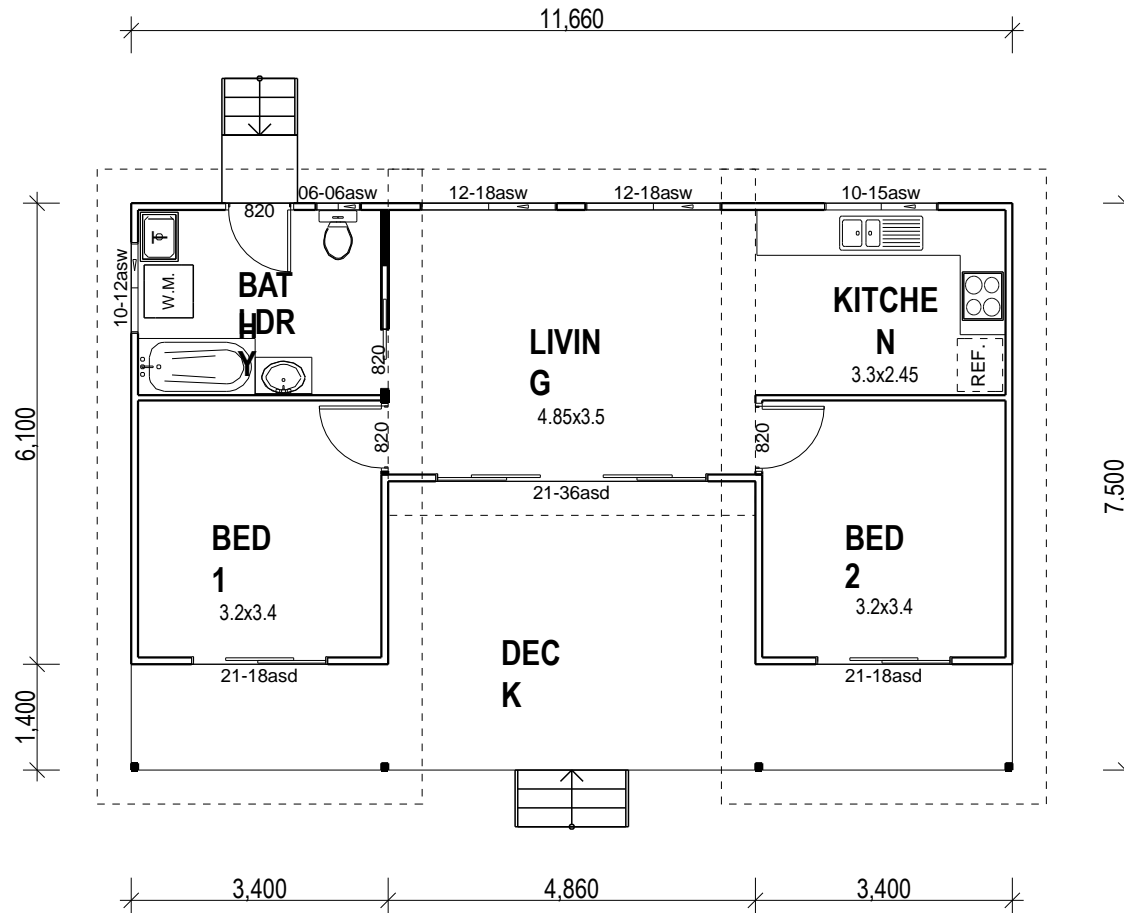

MELROSE

BUILDTM
Homes

HOUSE DESIGN-MELROSE

MELROSE

FLOOR PLAN

1:100

LIVING AREA:	59.360 Sq.m
DECK:	28.090 Sq.m
TOTAL AREA:	87.450 Sq.m
	9.412 Sq

Thank you for your Attention !