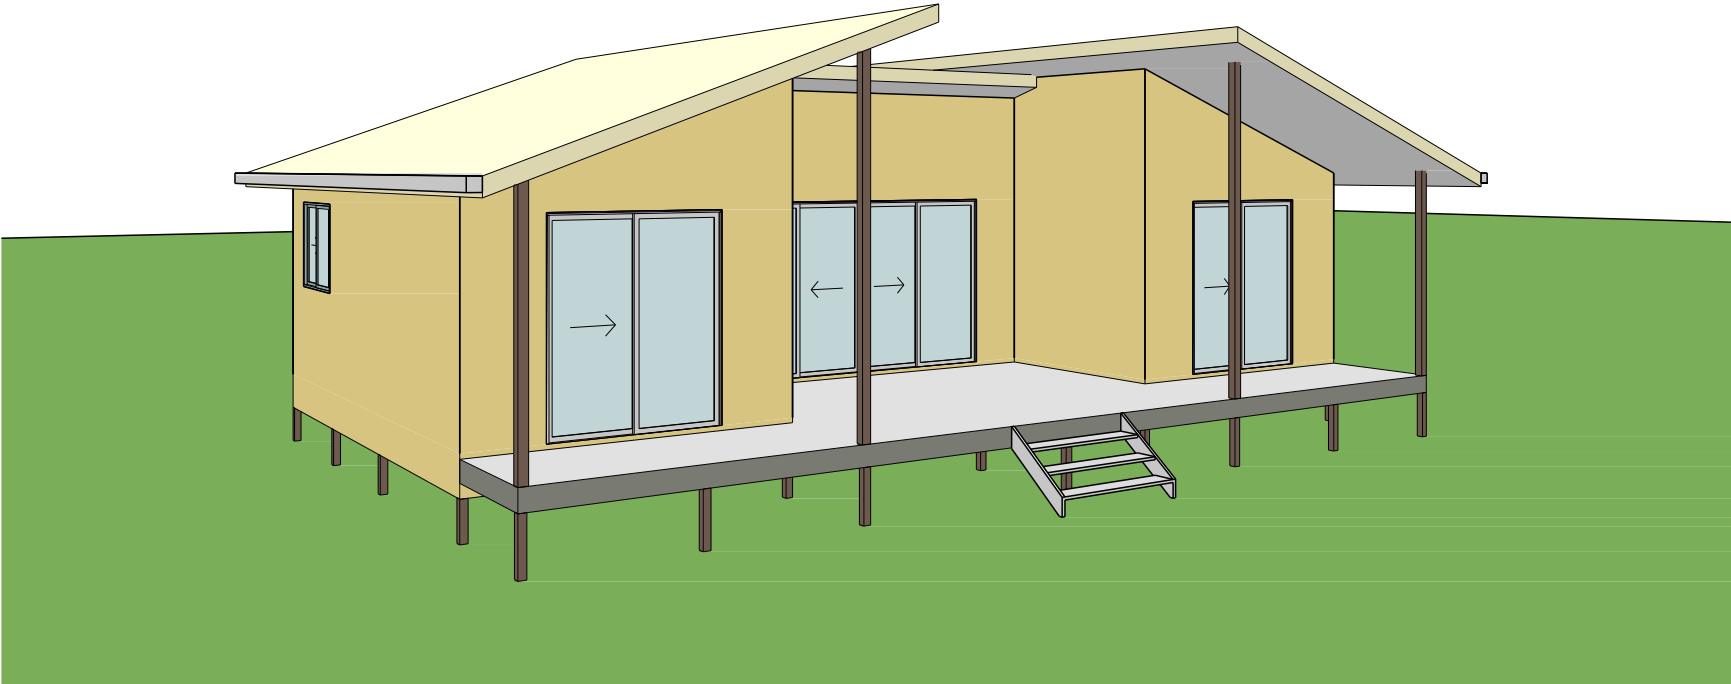

MELROSE

BUILDTM
Homes

HOUSE DESIGN-MELROSE

MELROSE

FLOOR PLAN

1:100

LIVING AREA:	59.360 Sq.m
DECK:	28.090 Sq.m
TOTAL AREA:	87.450 Sq.m
	9.412 Sq

Thank you for your Attention !