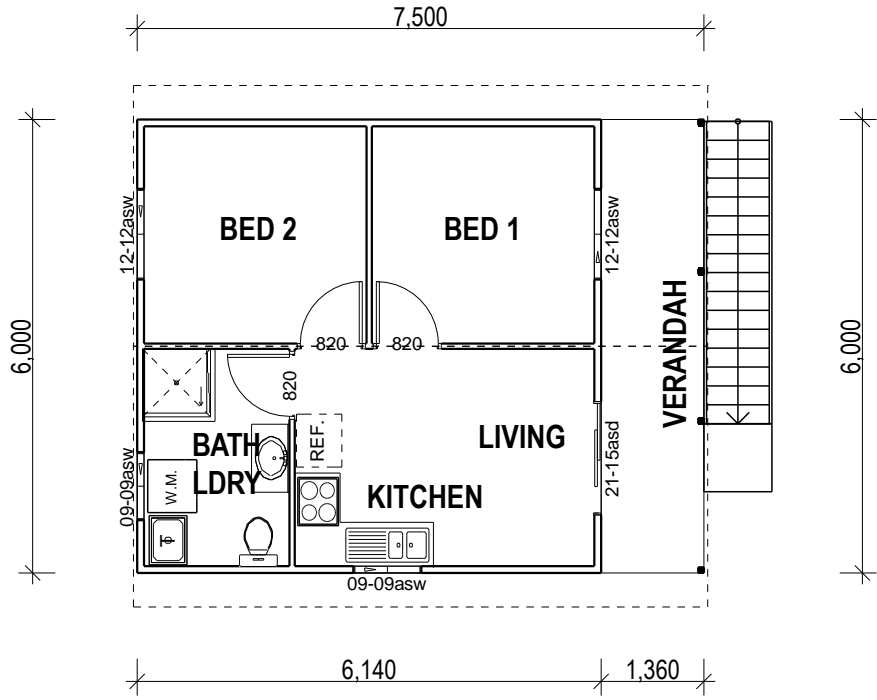

Portland

BUILD[™]
Homes

HOUSE DESIGN - PORTLAND

Portland

BUILD[™]
Homes

HOUSE DESIGN - PORTLAND

Portland

FLOOR PLAN

1:100

LIVING AREA:	36.840 Sq.m
VERANDAH:	8.160 Sq.m
TOTAL AREA:	45.000 Sq.m
	4.843 Sq

HOUSE DESIGN - PORTLAND

Thank you for your Attention !

For more information, please visit <http://www.i-build.com.au>
contact us on info@i-build.com.au