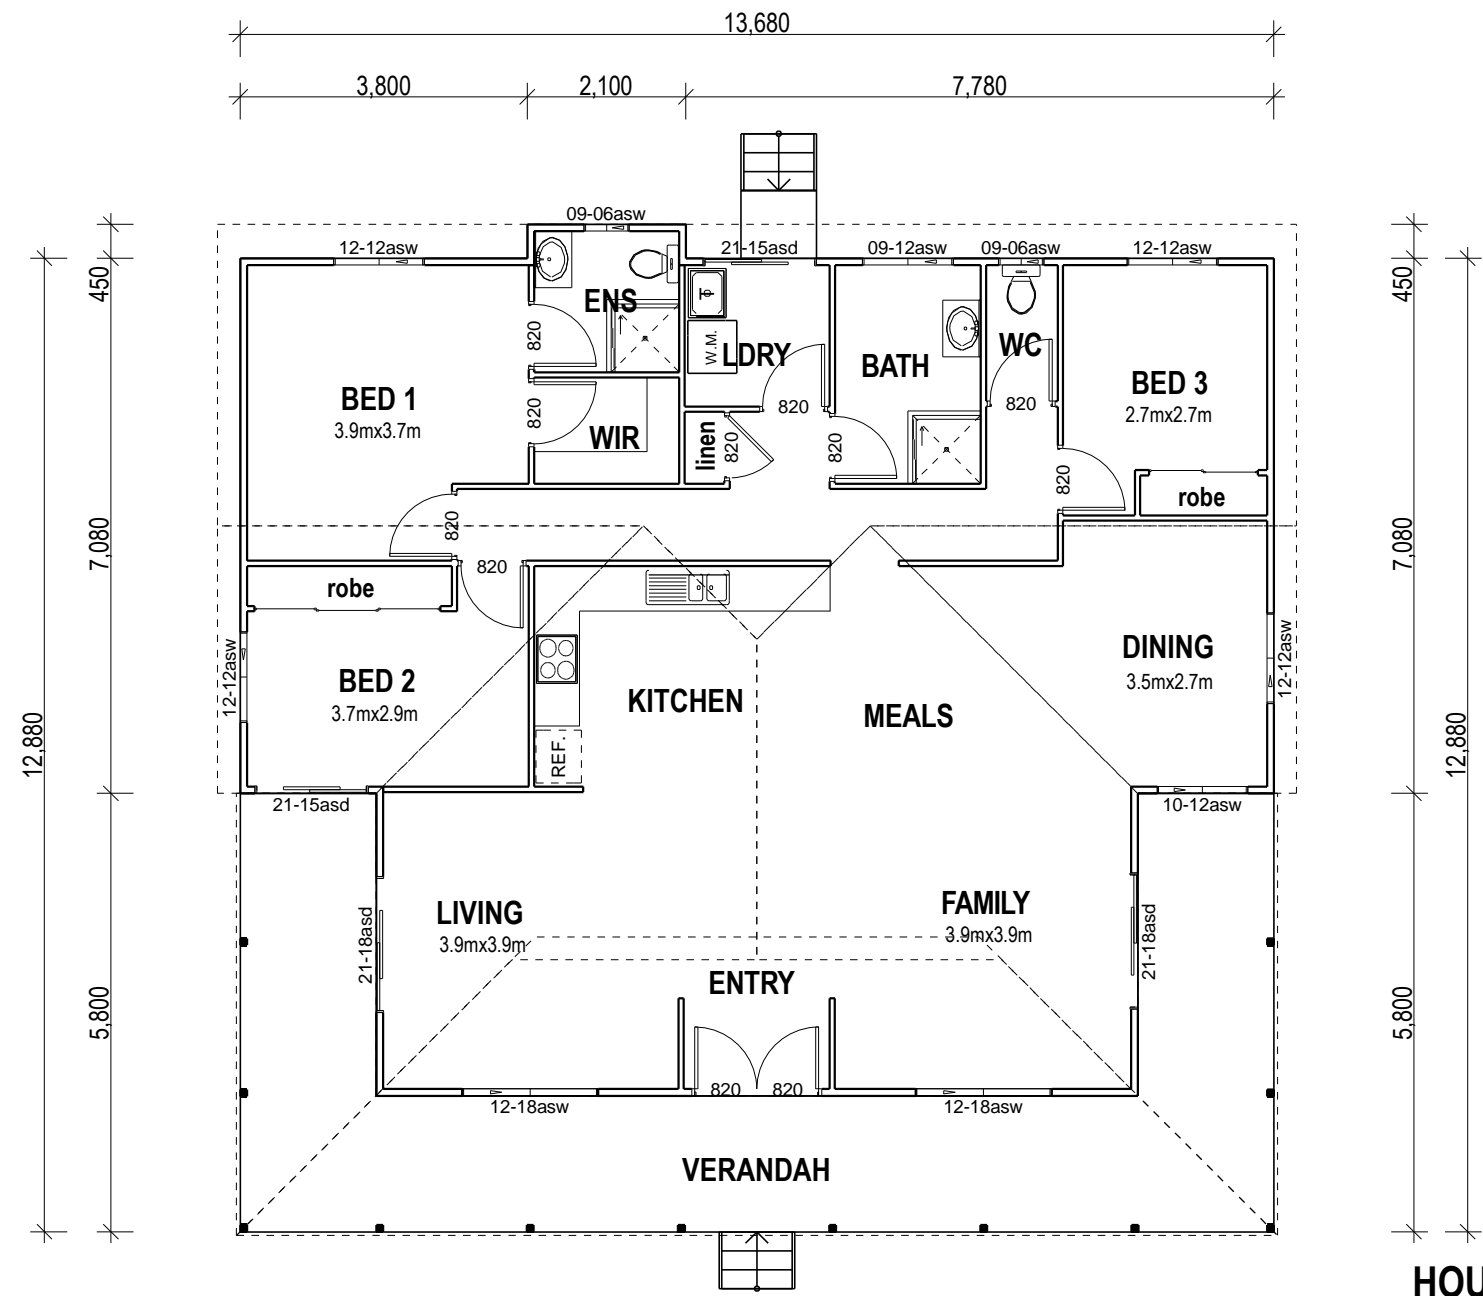

# BUNBURY

3 Bedroom / 177.14 m<sup>2</sup>

**BUILD**<sup>TM</sup>  
*Homes*

HOUSE DESIGN - BUNBURY

# BUNBURY

3 Bedroom / 177.14 m<sup>2</sup>

LIVING AREA:	138.120 Sq.m
VERANDAH:	39.020 Sq.m
TOTAL AREA:	177.140 Sq.m

## FLOOR PLAN

1:100

## HOUSE DESIGN - BUNBURY