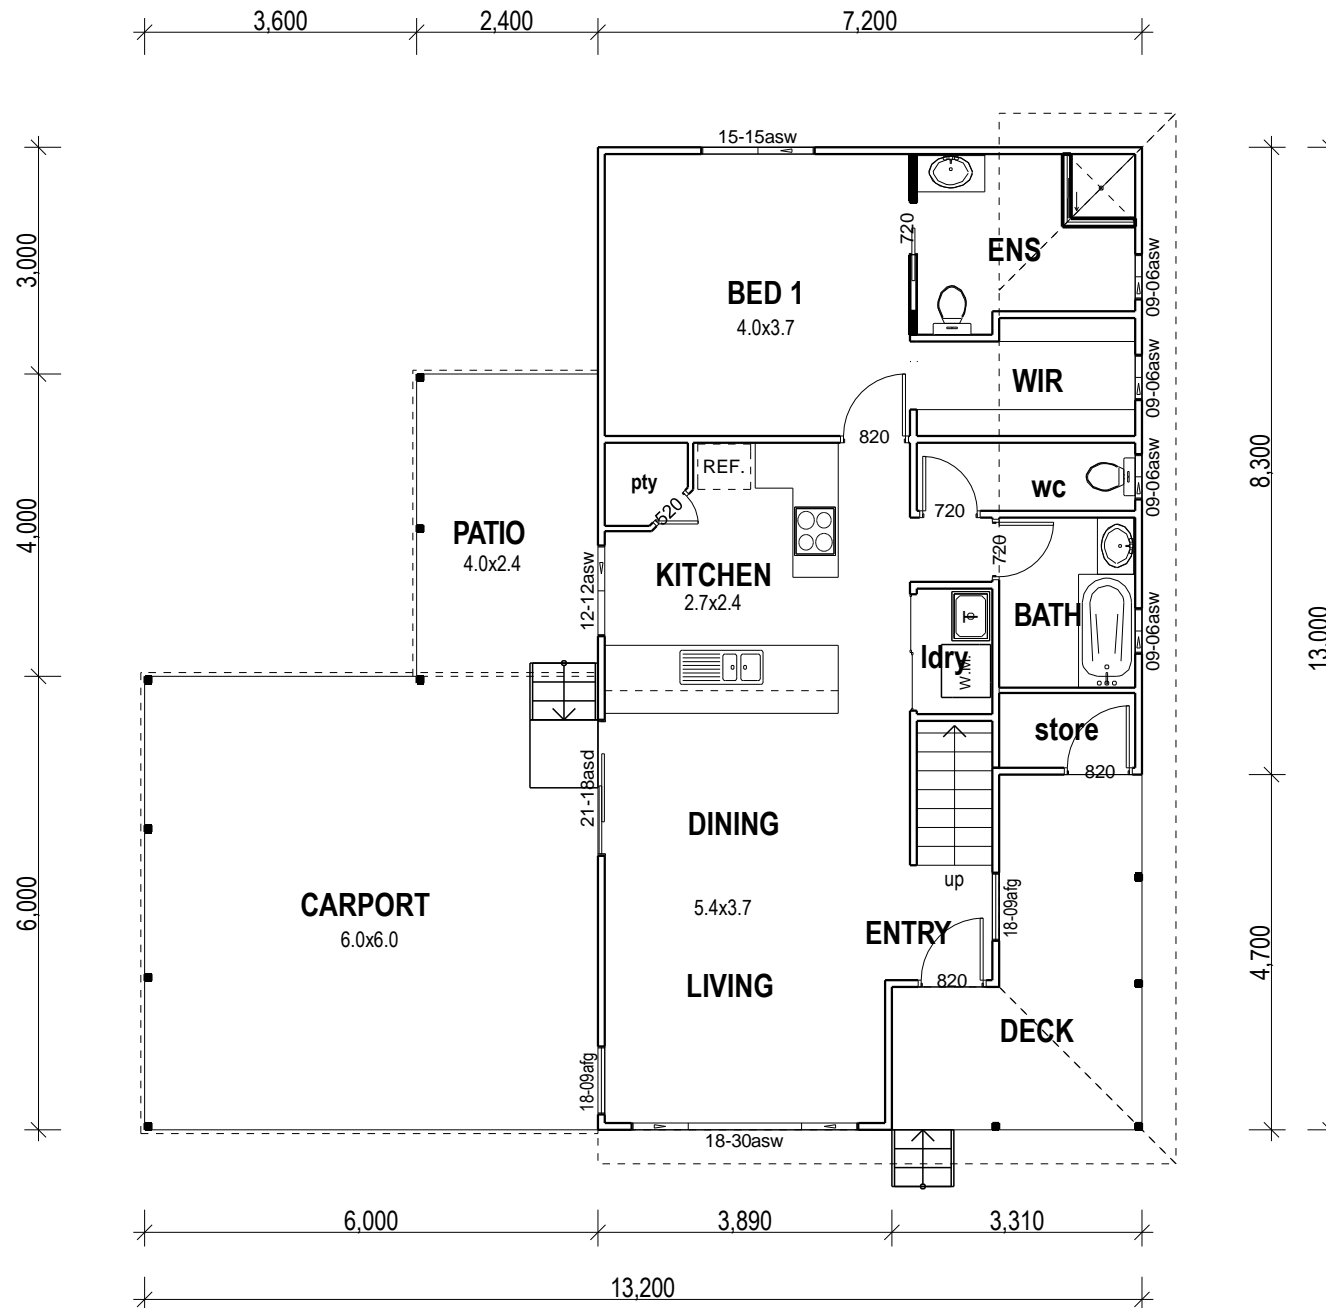

Central Coast 3-Bed + study 206 m²

BUILDTM
Kit Homes

HOUSE DESIGN - CENTRAL COAST

GROUND FLOOR PLAN

1:100

HOUSE DESIGN - CENTRAL COAST

FIRST FLOOR PLAN

1:100