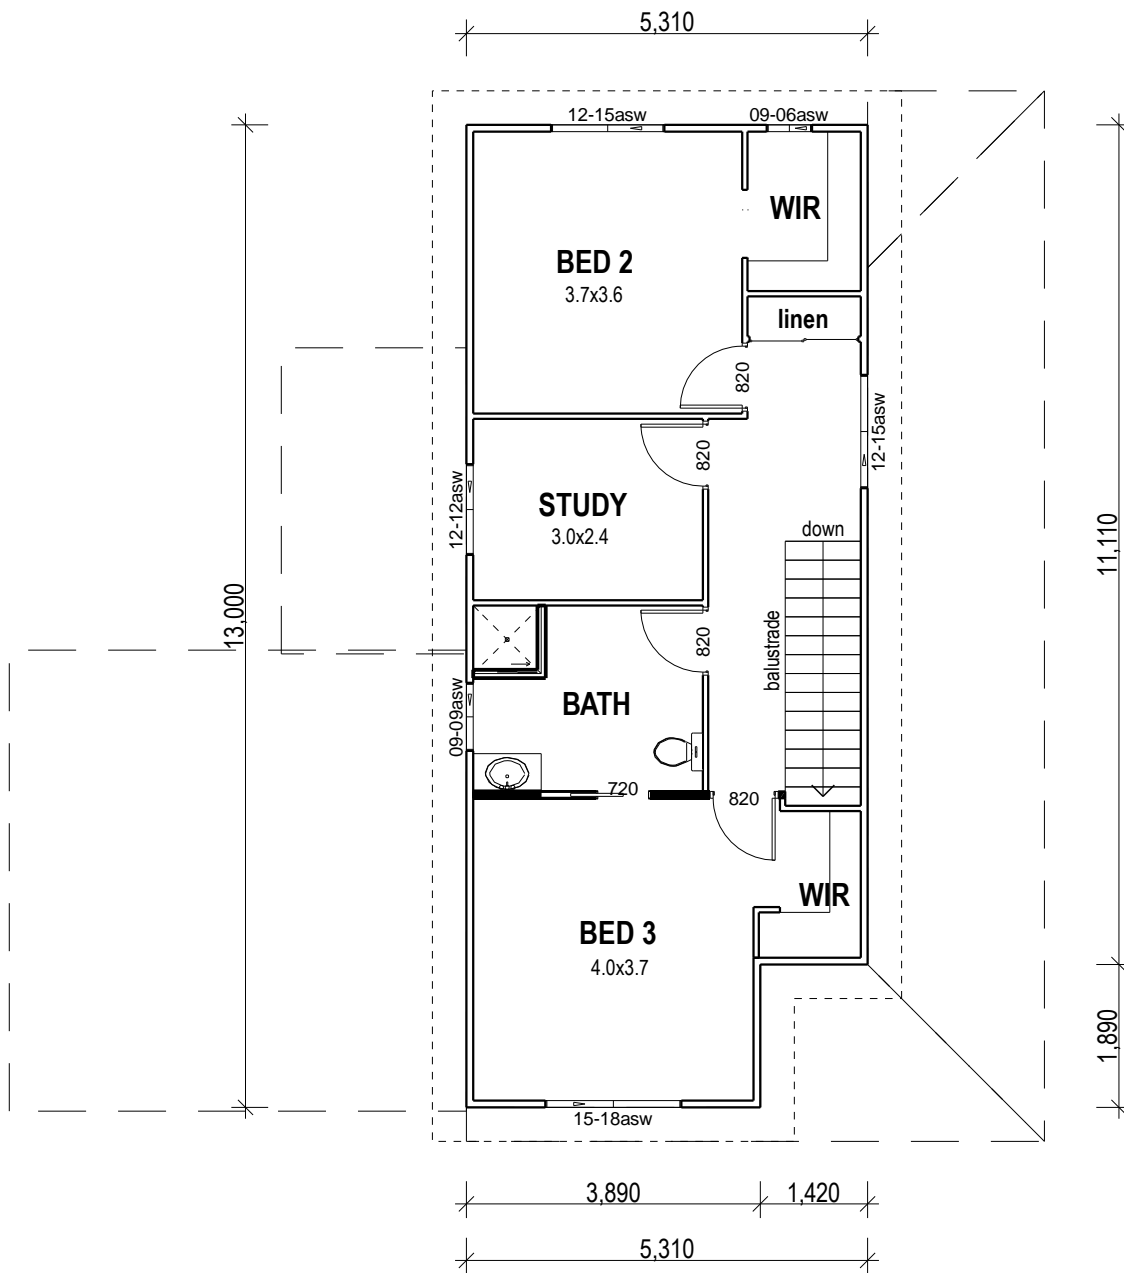

Central Coast 3-Bed + study 206 m²

BUILDTM
Kit Homes

HOUSE DESIGN - CENTRAL COAST

GROUND FLOOR PLAN

1:100

HOUSE DESIGN - CENTRAL COAST

FIRST FLOOR PLAN

1:100