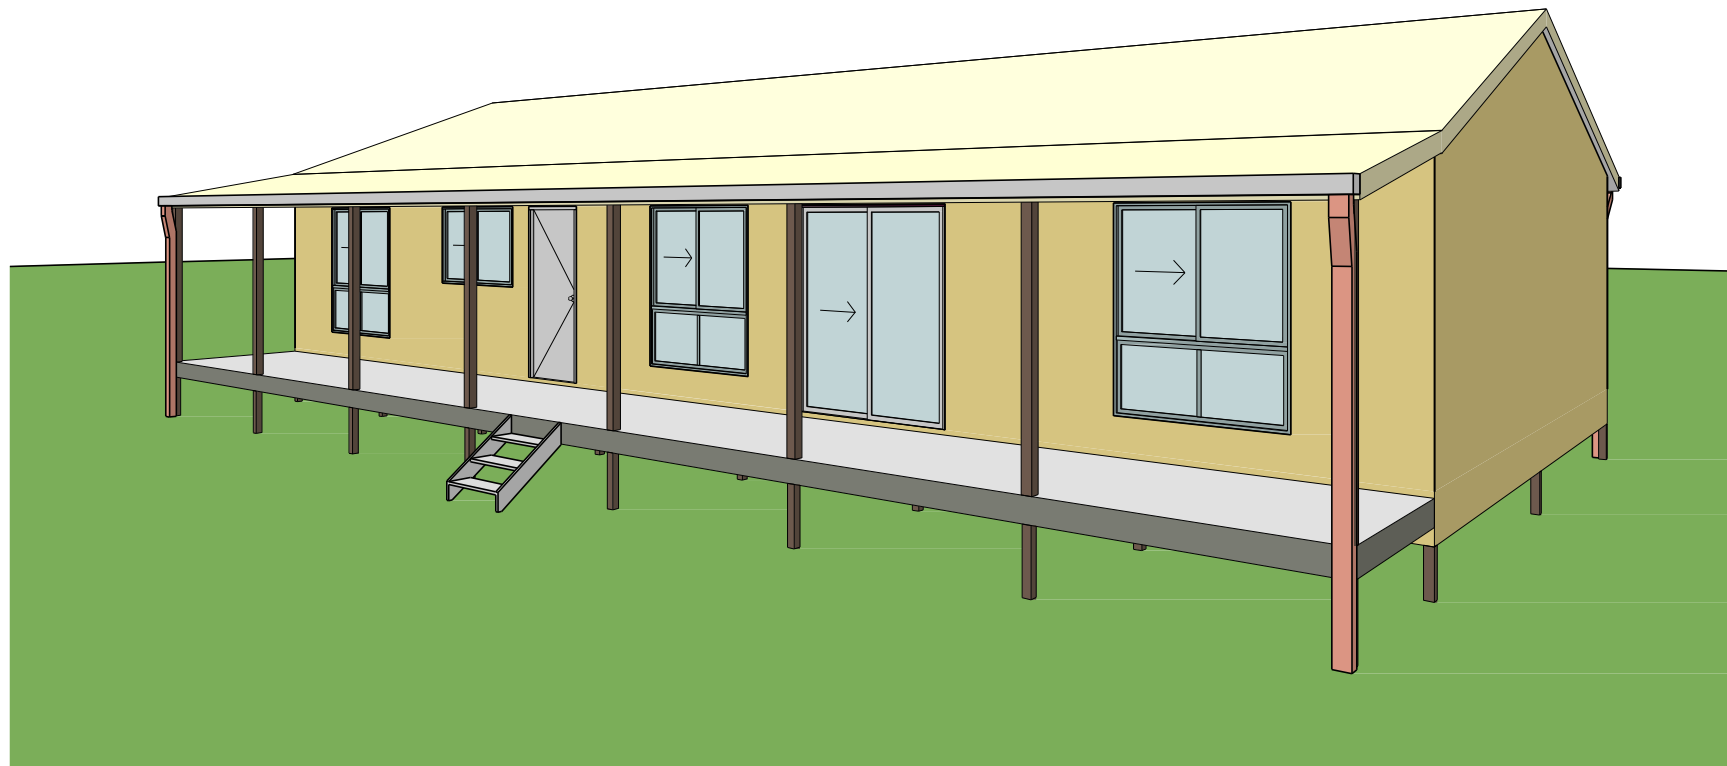

EMERALD

3 Bedroom / 144.00 m²

BUILDTM
Homes

HOUSE DESIGN - EMERALD

EMERALD

3 Bedroom / 144.00 m²

EMERALD

3 Bedroom / 144.00 m²

FLOOR PLAN

1:100

LIVING AREA:	115.200 Sq.m
VERANDAH:	28.800 Sq.m
TOTAL AREA:	144.000 Sq.m
	15.500 Sq

Thank you for your Attention !

For more information, please visit <http://www.i-build.com.au>
contact us on info@i-build.com.au