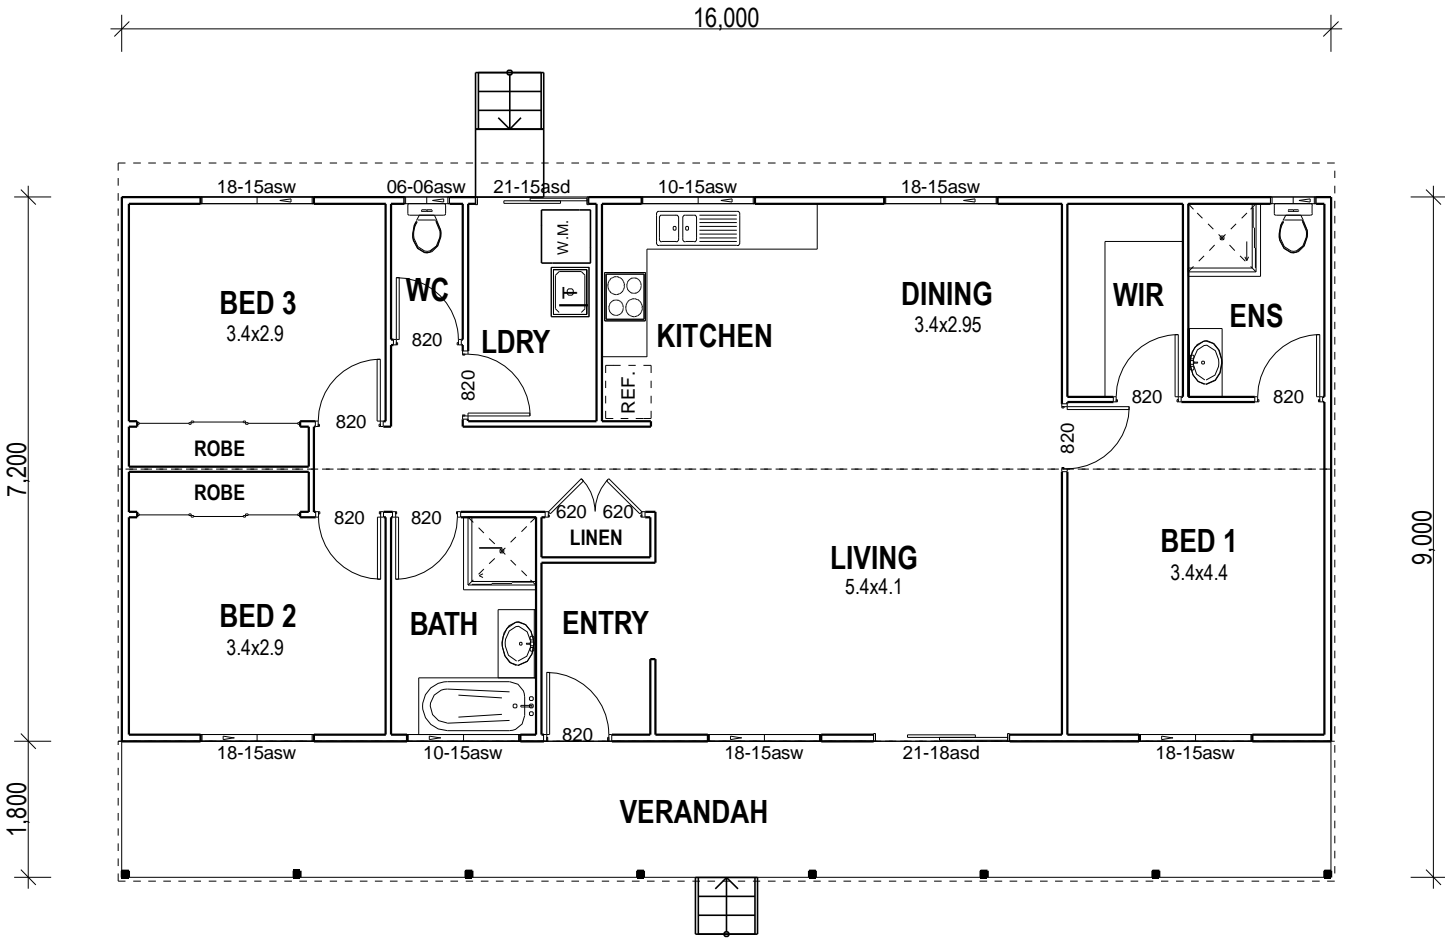

EMERALD

3 Bedroom / 144.00 m²

BUILDTM
Homes

HOUSE DESIGN - EMERALD

EMERALD

3 Bedroom / 144.00 m²

EMERALD

3 Bedroom / 144.00 m²

FLOOR PLAN

1:100

LIVING AREA:	115.200 Sq.m
VERANDAH:	28.800 Sq.m
TOTAL AREA:	144.000 Sq.m
	15.500 Sq

Thank you for your Attention !

For more information, please visit <http://www.i-build.com.au>
contact us on info@i-build.com.au