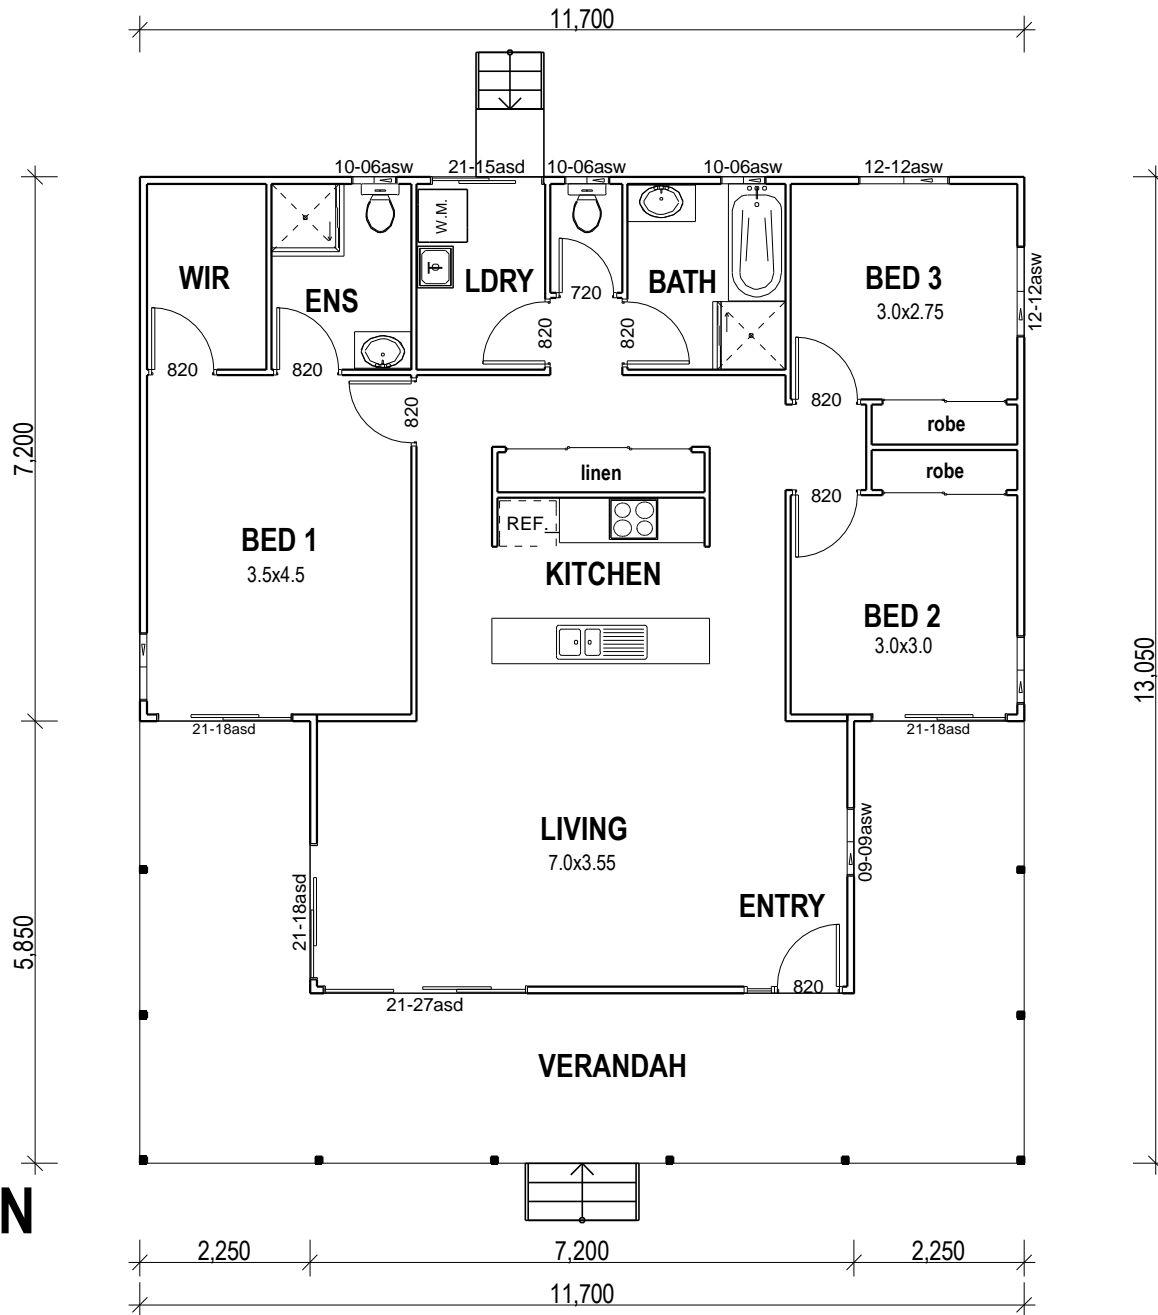

HILLVIEW

3 Bedroom / 152.68 m²

BUILDTM
Homes

HOUSE DESIGN-HILLVIEW

HILLVIEW

3 Bedroom / 152.68 m²

BUILDTM
Homes

HOUSE DESIGN-HILLVIEW

LIVING AREA:	110.160 Sq.m
VERANDAH:	42.520 Sq.m
TOTAL AREA:	152.680 Sq.m
	16.433 Sq

FLOOR PLAN

1:100

Thank you for your Attention !

For more information, please visit <http://www.i-build.com.au>
contact us on info@i-build.com.au