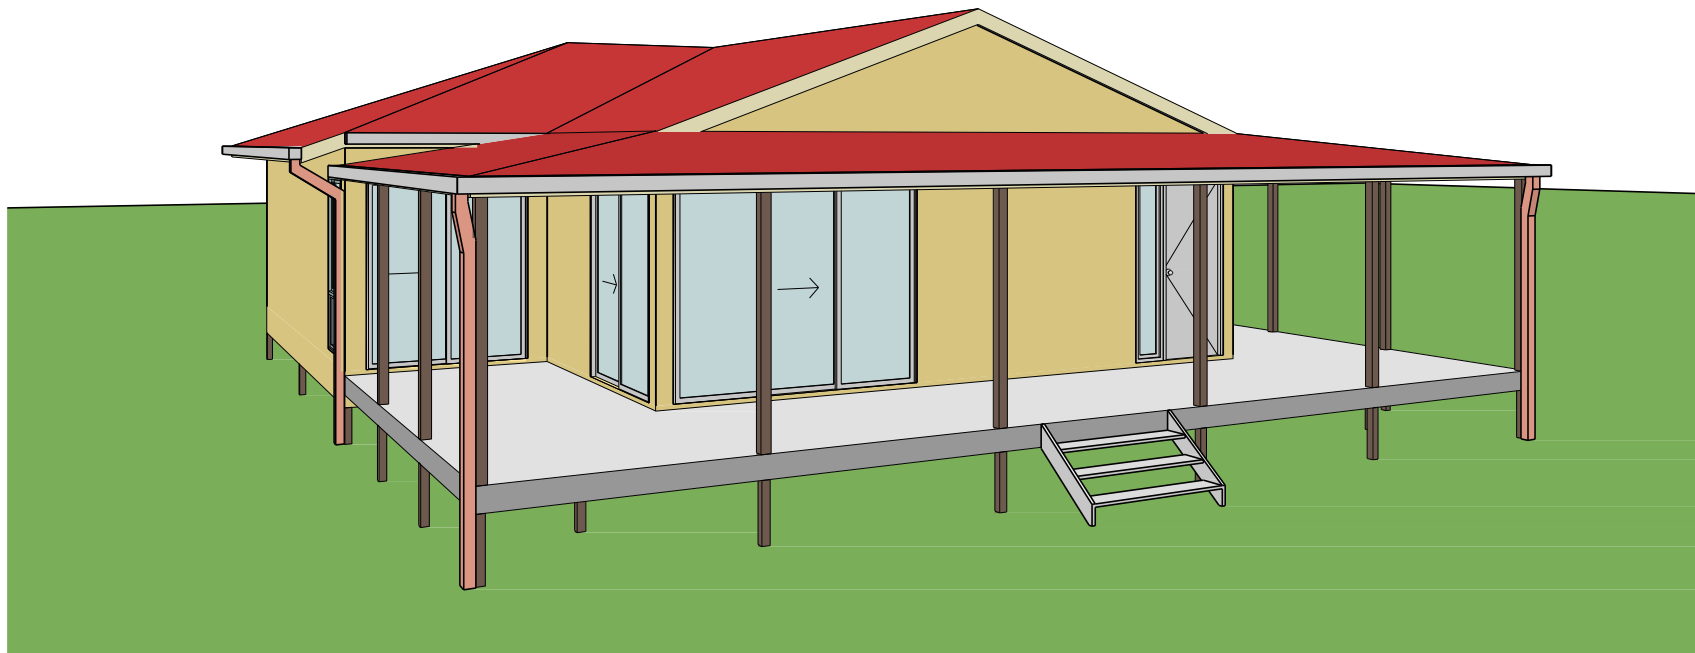

HILLVIEW

3 Bedroom / 152.68 m²

BUILDTM
Homes

HOUSE DESIGN-HILLVIEW

HILLVIEW

3 Bedroom / 152.68 m²

BUILDTM
Homes

HOUSE DESIGN-HILLVIEW

LIVING AREA:	110.160 Sq.m
VERANDAH:	42.520 Sq.m
TOTAL AREA:	152.680 Sq.m
	16.433 Sq

FLOOR PLAN

1:100

Thank you for your Attention !

For more information, please visit <http://www.i-build.com.au>
contact us on info@i-build.com.au