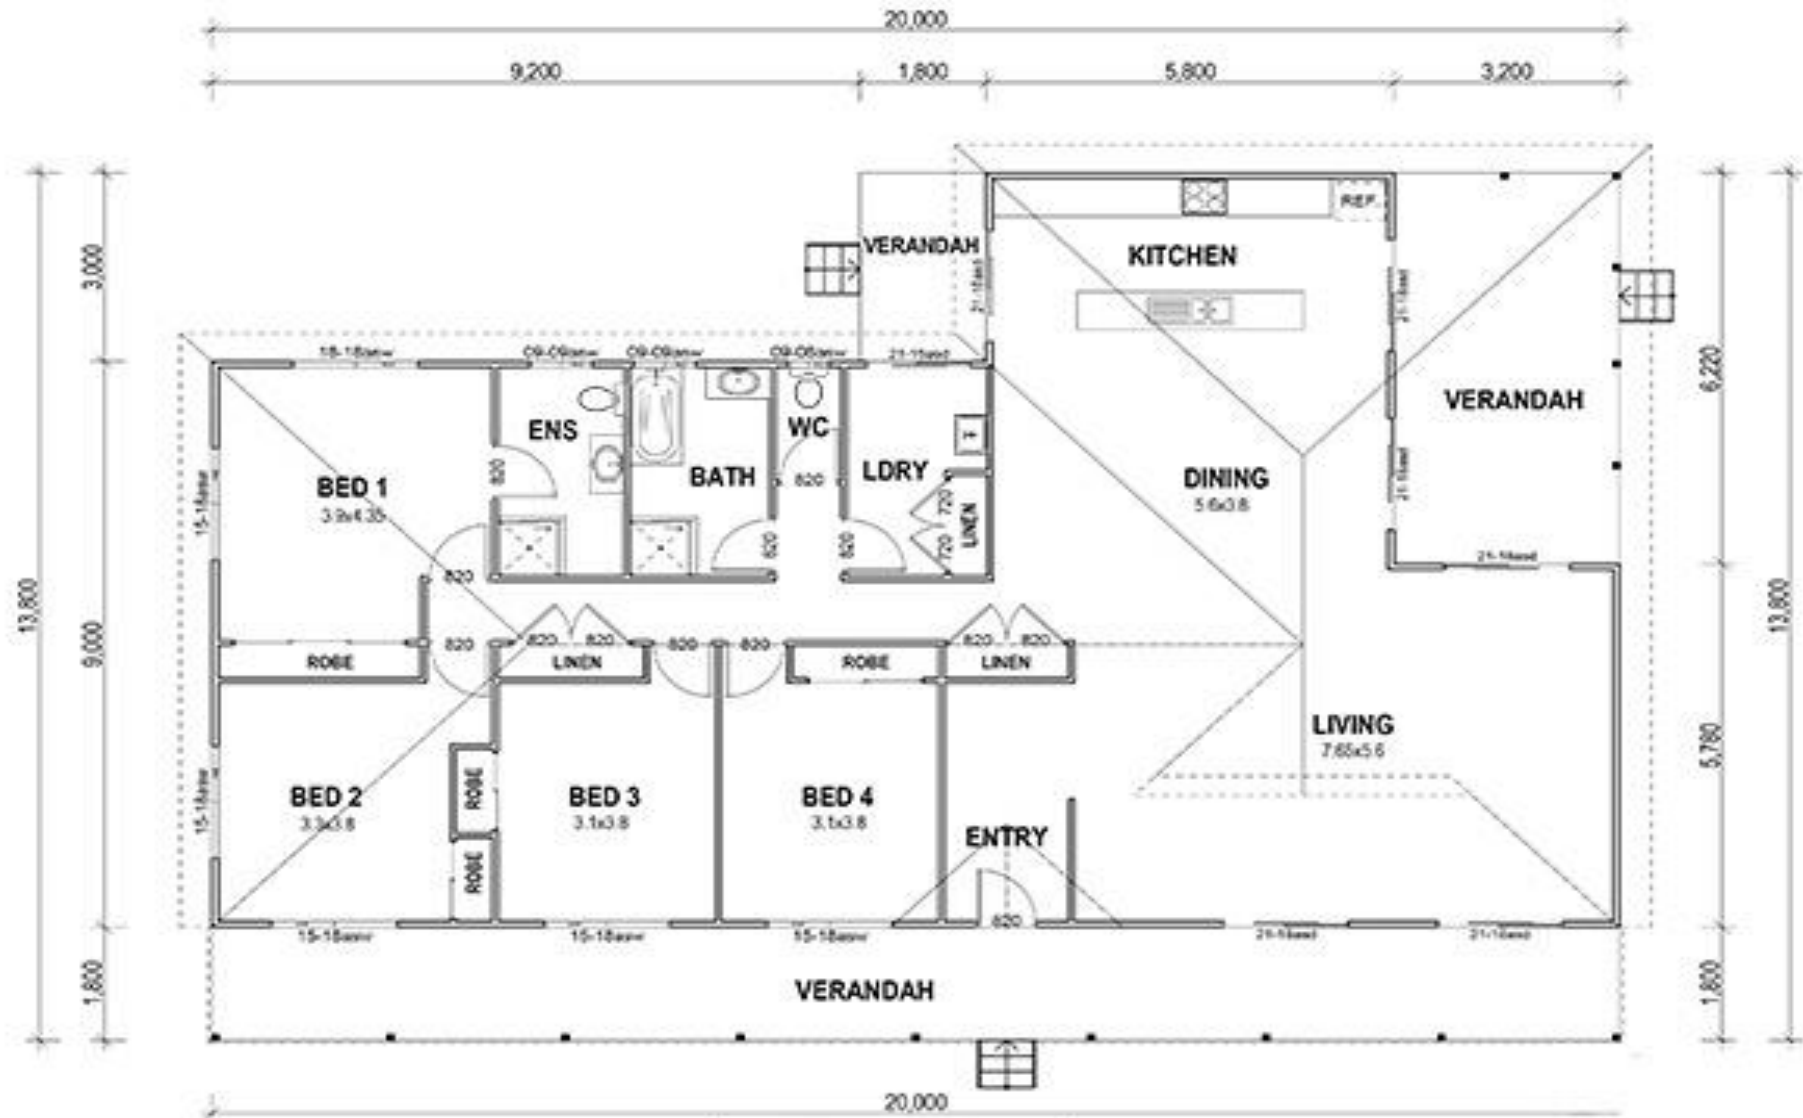

CHATEAU

4 Bedroom / 248.34 m²

BUILDTM
Homes

HOUSE DESIGN-CHATEAU

CHATEAU

4 Bedroom / 248.34 m²

FLOOR PLAN

1:500

LIVING AREA	187.100 Sq.m
VERANDAH(S)	61.240 Sq.m
TOTAL AREA	248.340 Sq.m
	26.729 Sq.

HOUSE DESIGN-CHATEAU

Thank you for your Attention !

<http://i-build.com.au/>

<http://facebook.com/ibuildau/>

<http://pinterest.com/ibuildbuildings/>