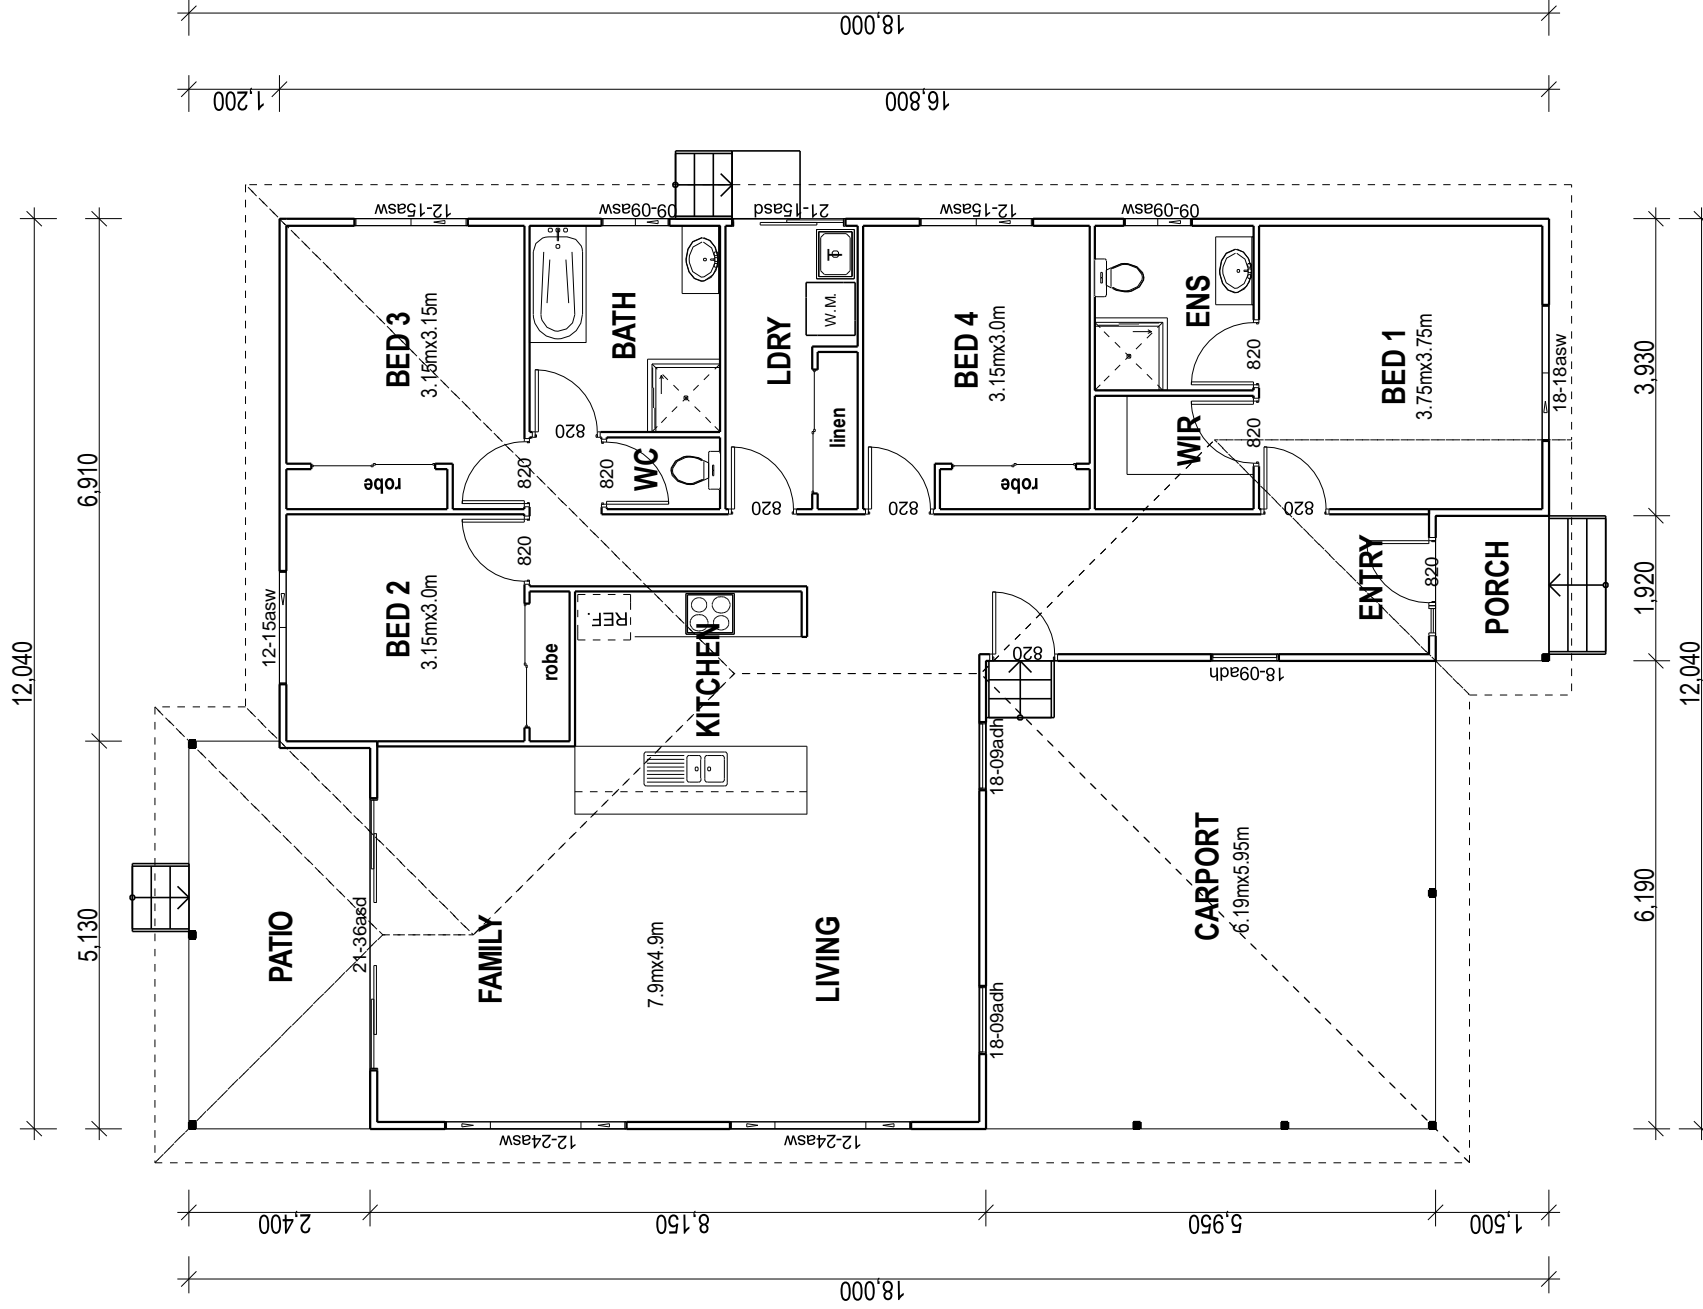

DARWIN

4 Bedroom / 198.96 m²

BUILDTM
Homes

HOUSE DESIGN - DARWIN

DARWIN

4 Bedroom / 198.96 m²

BUILD
Homes

HOUSE DESIGN - DARWIN

FLOOR PLAN

1:100

LIVING AREA:	147.230 Sq.m
CARPORT:	36.830 Sq.m
PATIO:	12.020 Sq.m
PORCH:	2.880 Sq.m
TOTAL AREA:	198.960 Sq.m
	21.414 Sq

Thank you for your Attention !

For more information, please visit <http://www.i-build.com.au>
contact us on info@i-build.com.au