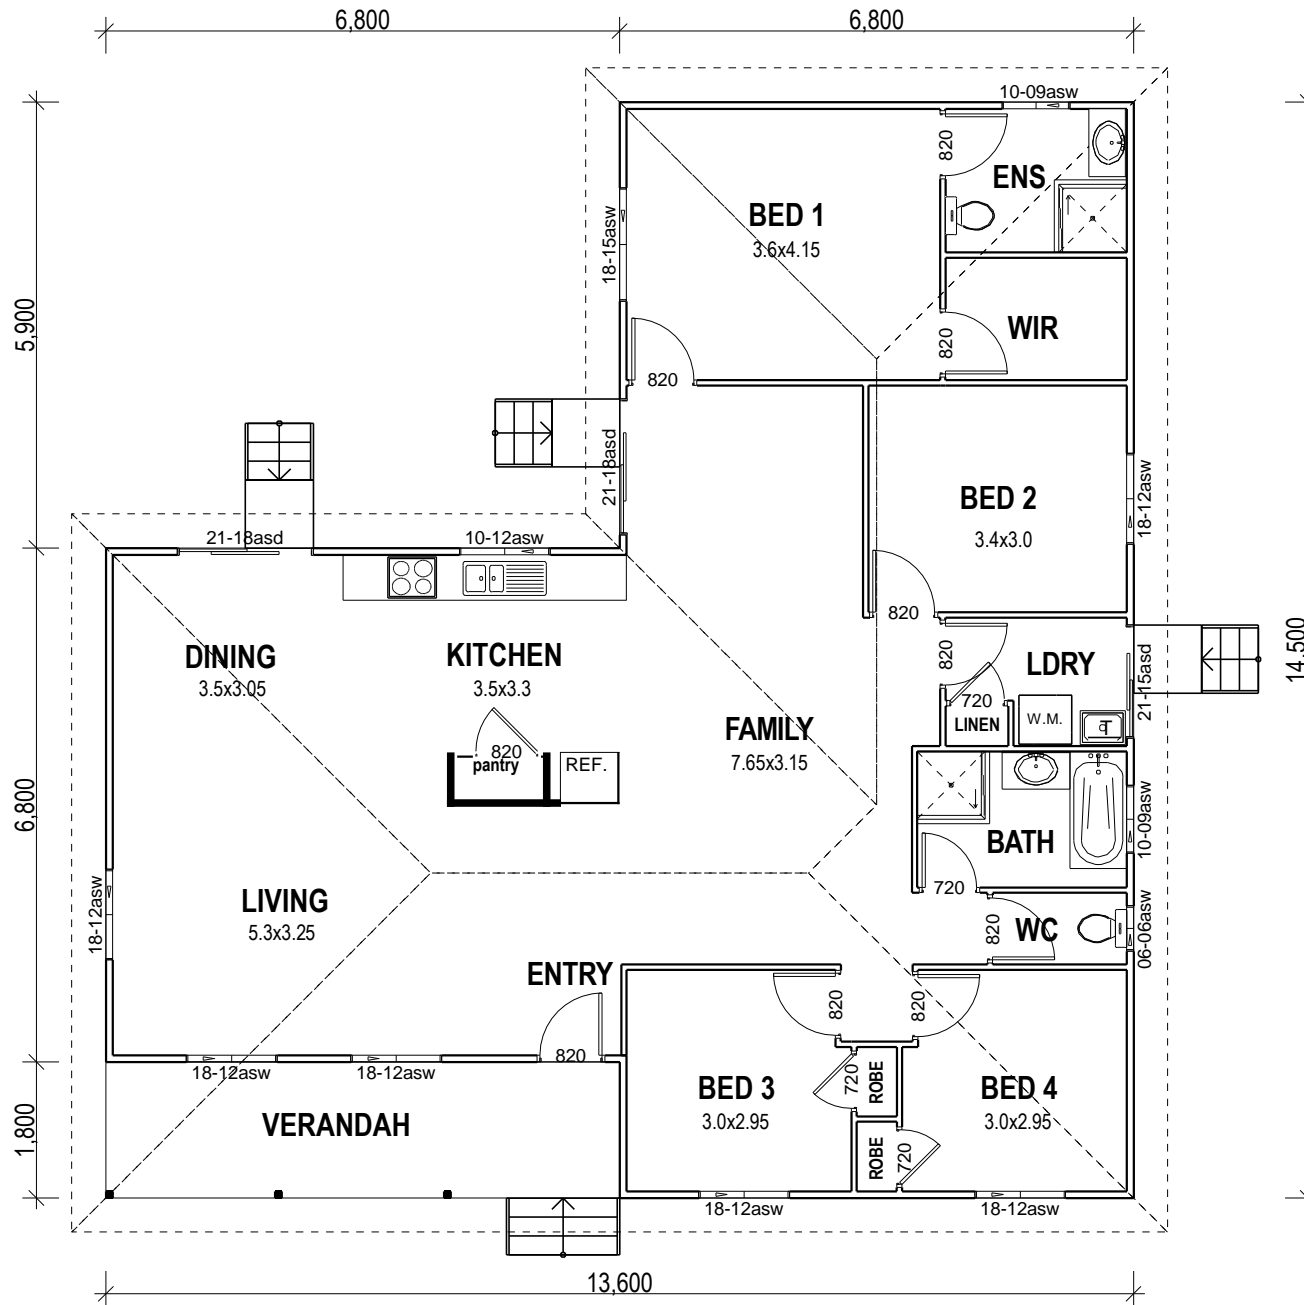

GEELONG 4 Bedroom / 157.08 m²

BUILDTM
Homes

HOUSE DESIGN-GEELONG

GEELONG

4 Bedroom / 157.08 m²

BUILD
Homes

HOUSE DESIGN-GEELONG

GEELONG 4 Bedroom / 157.08 m²

LIVING AREA:	144.840 Sq.m
VERANDAH:	12.240 Sq.m
TOTAL AREA:	157.080 Sq.m
	16.907 Sq

FLOOR PLAN

1:100

Thank you for your Attention !

For more information, please visit <http://www.i-build.com.au>
contact us on info@i-build.com.au