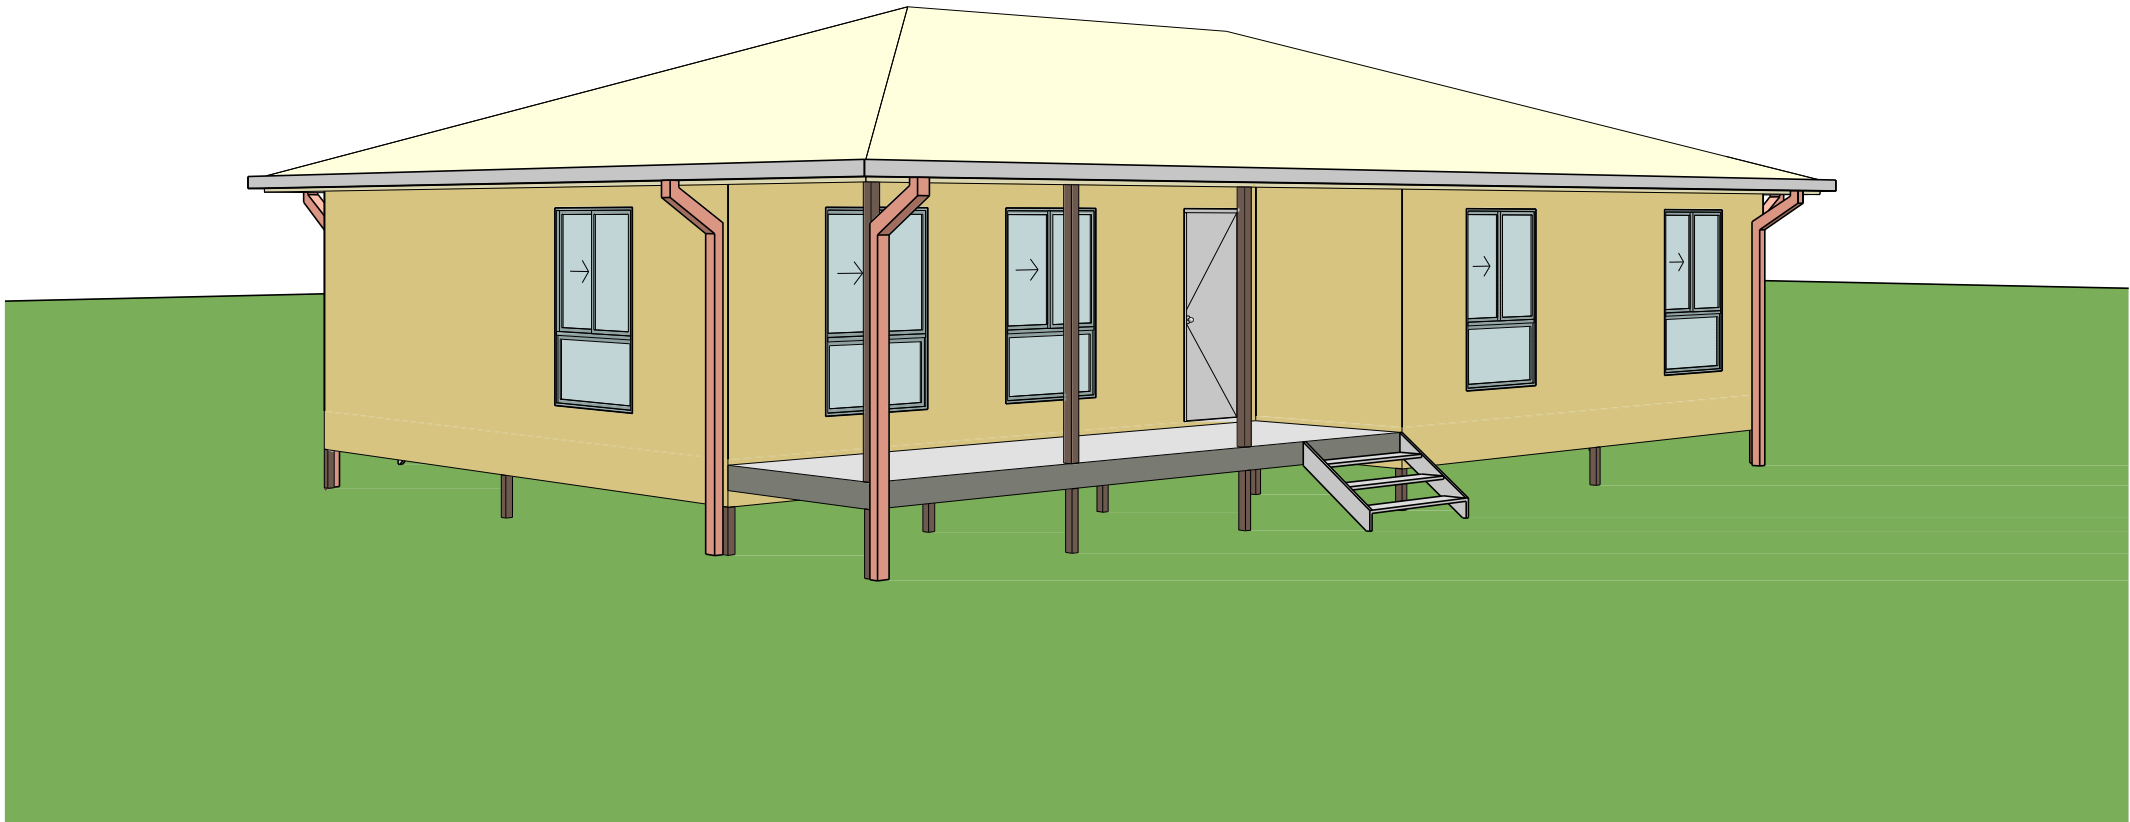

GEELONG 4 Bedroom / 157.08 m²

BUILDTM
Homes

HOUSE DESIGN-GEELONG

GEELONG

4 Bedroom / 157.08 m²

BUILD
Homes

HOUSE DESIGN-GEELONG

GEELONG 4 Bedroom / 157.08 m²

LIVING AREA:	144.840 Sq.m
VERANDAH:	12.240 Sq.m
TOTAL AREA:	157.080 Sq.m
	16.907 Sq

FLOOR PLAN

1:100

Thank you for your Attention !

For more information, please visit <http://www.i-build.com.au>
contact us on info@i-build.com.au