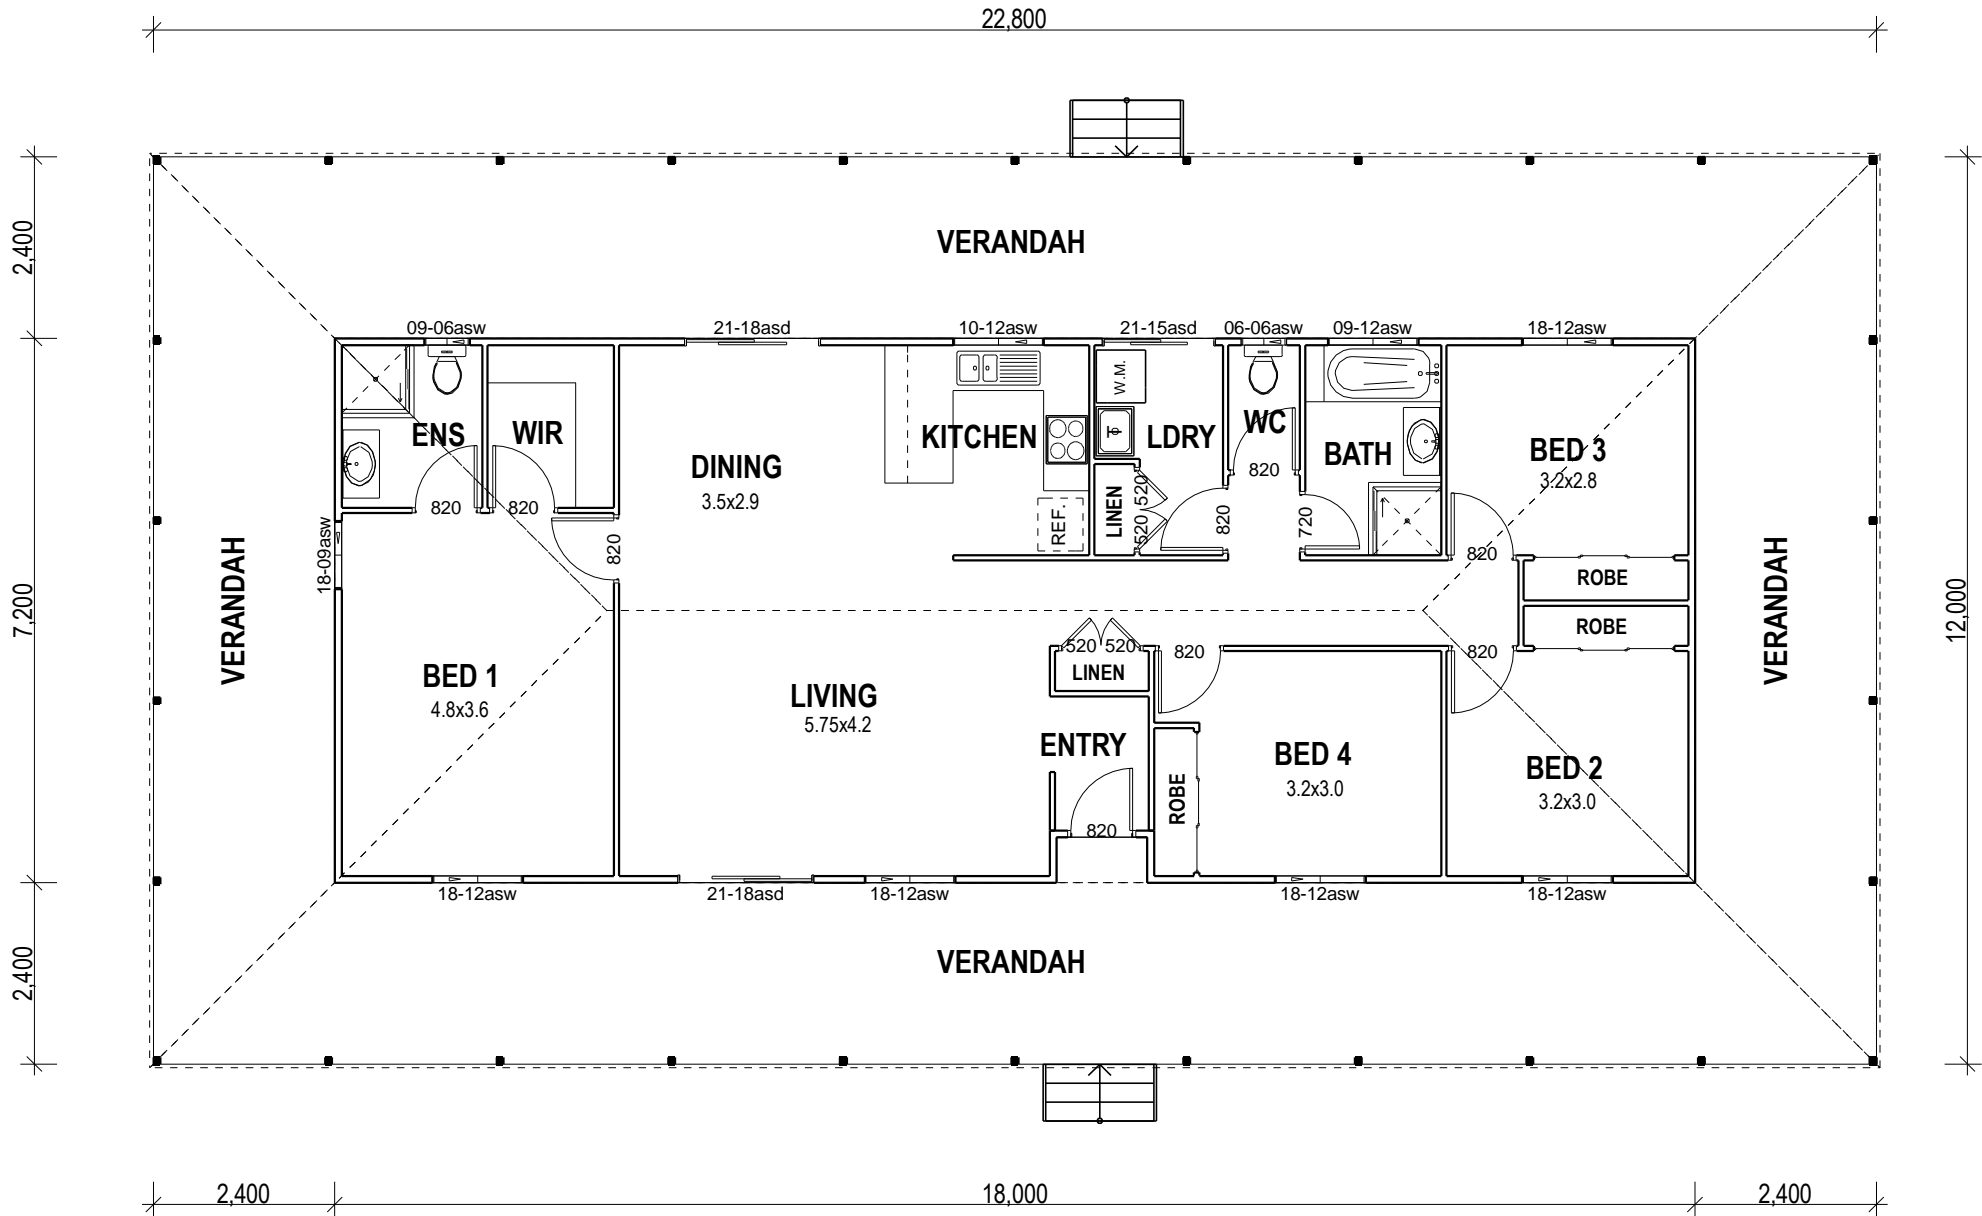

MAYBANK 4 Bedroom / 273.60 m²

BUILD[™]
Homes

HOUSE DESIGN-MAYBANK

MAYBANK 4 Bedroom / 273.60 m²

BUILDTM
Homes

HOUSE DESIGN-MAYBANK

MAYBANK 4 Bedroom / 273.60 m²

FLOOR PLAN

1:100

LIVING AREA:	129.60 Sq.m
VERANDAH:	144.000 Sq.m
TOTAL AREA:	273.600 Sq.m
	29.448 Sq

HOUSE DESIGN-MAYBANK

Thank you for your Attention !

For more information, please visit <http://www.i-build.com.au>
contact us on info@i-build.com.au