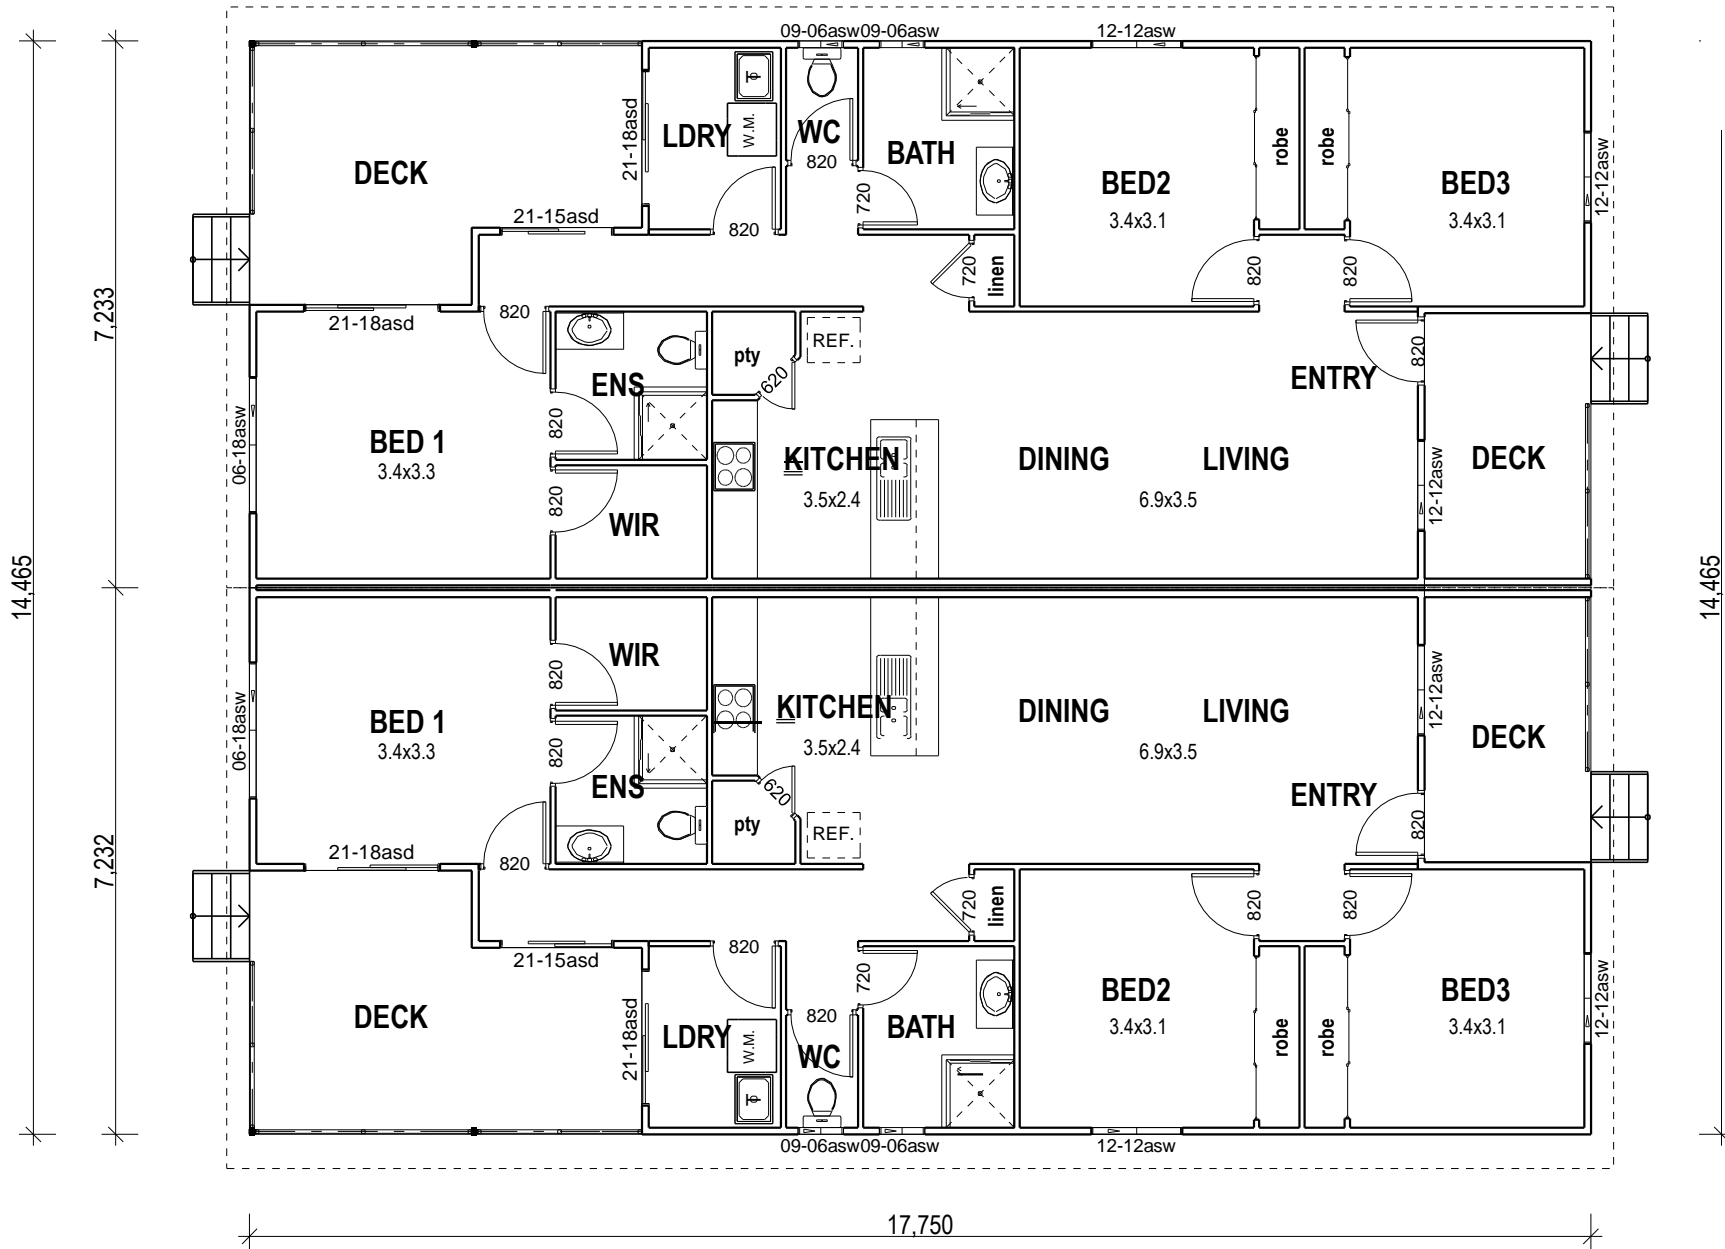

DUBBO

5 Bedroom & Duplex / 256.22 m²

BUILDTM
Homes

HOUSE DESIGN-DUBBO

FLOOR PLAN

1:100

AREAS PER	
DUPLEX LIVING	104.570 Sq.m
AREA : DECKS:	23.540 Sq.m
TOTAL AREA:	128.110 Sq.m
	13.789 Sq

Thank you for your Attention !