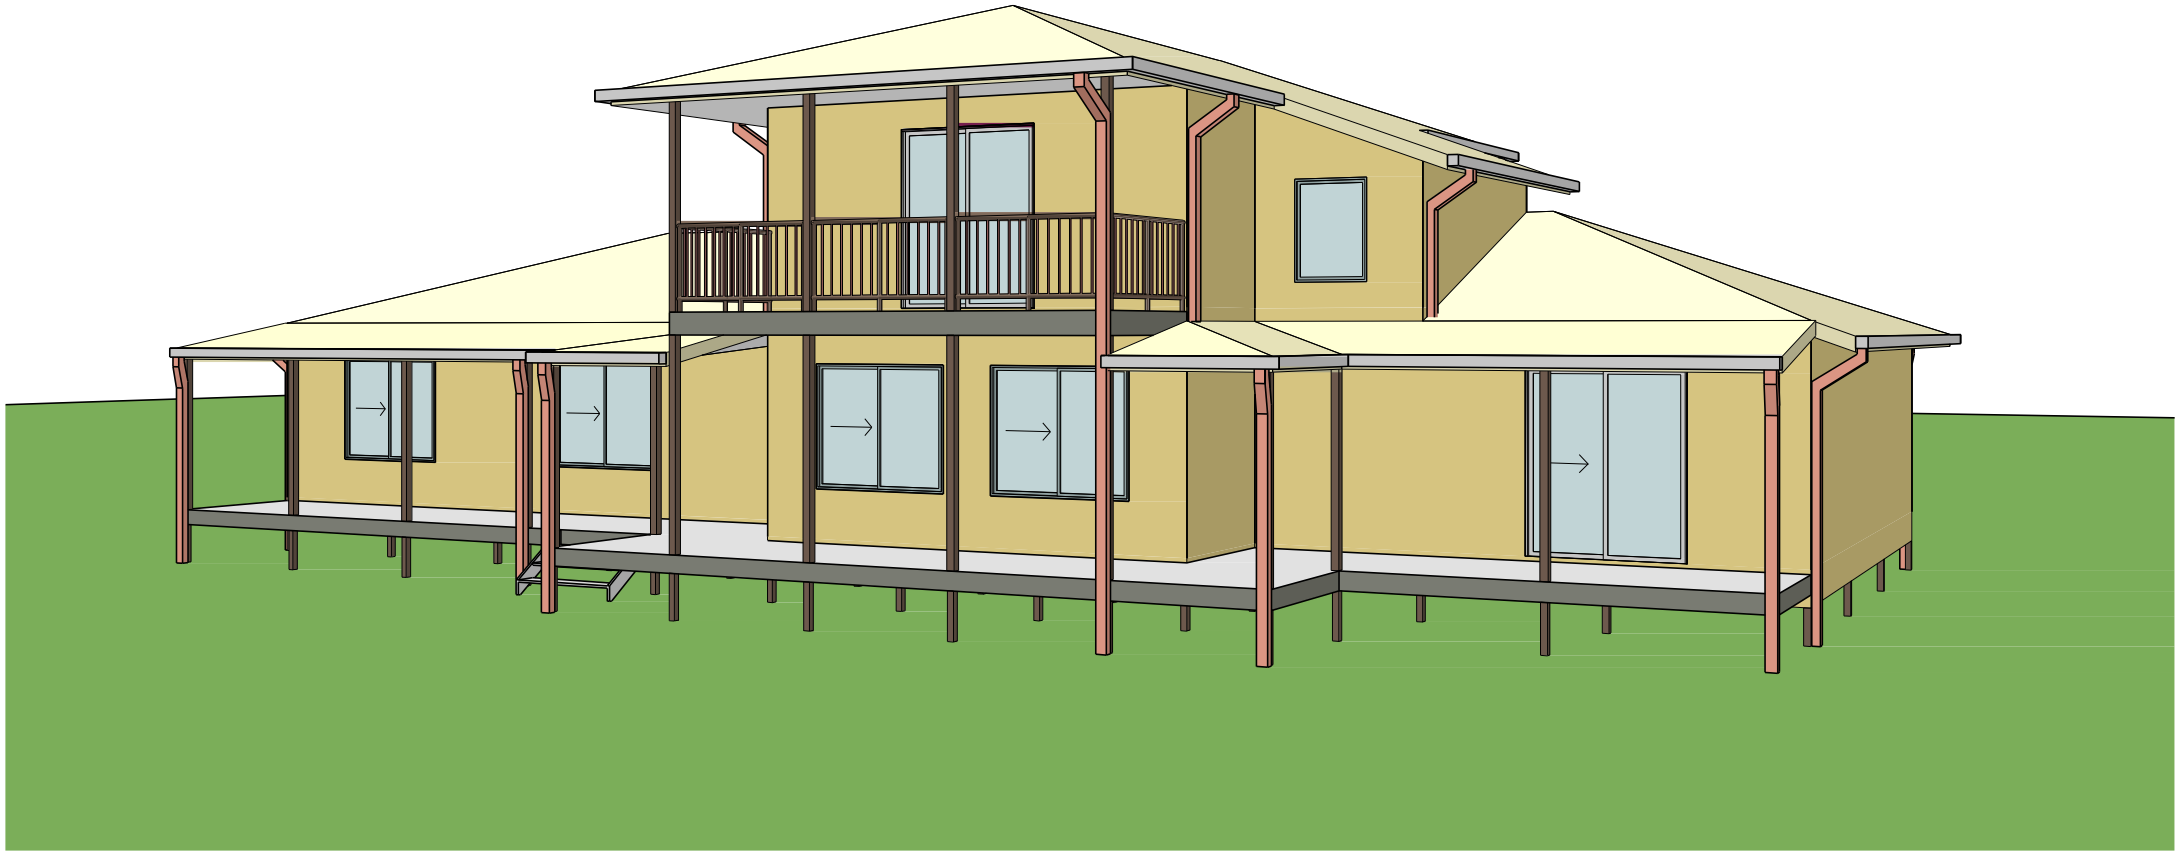

# GOLD COAST

5 Bedroom & Duplex/ 294.40 m<sup>2</sup>

**BUILD**<sup>TM</sup>  
Homes

# GOLD COAST

5 Bedroom & Duplex / 294.40 m<sup>2</sup>

# GROUND FLOOR PLAN

1:100

LIVING AREA:	219.300 Sq.m
PORCH:	7.560 Sq.m
VERANDAH:	67.540 Sq.m
TOTAL AREA:	294.400 Sq.m
	31.687 Sq

### FIRST FLOOR PLAN

1:100