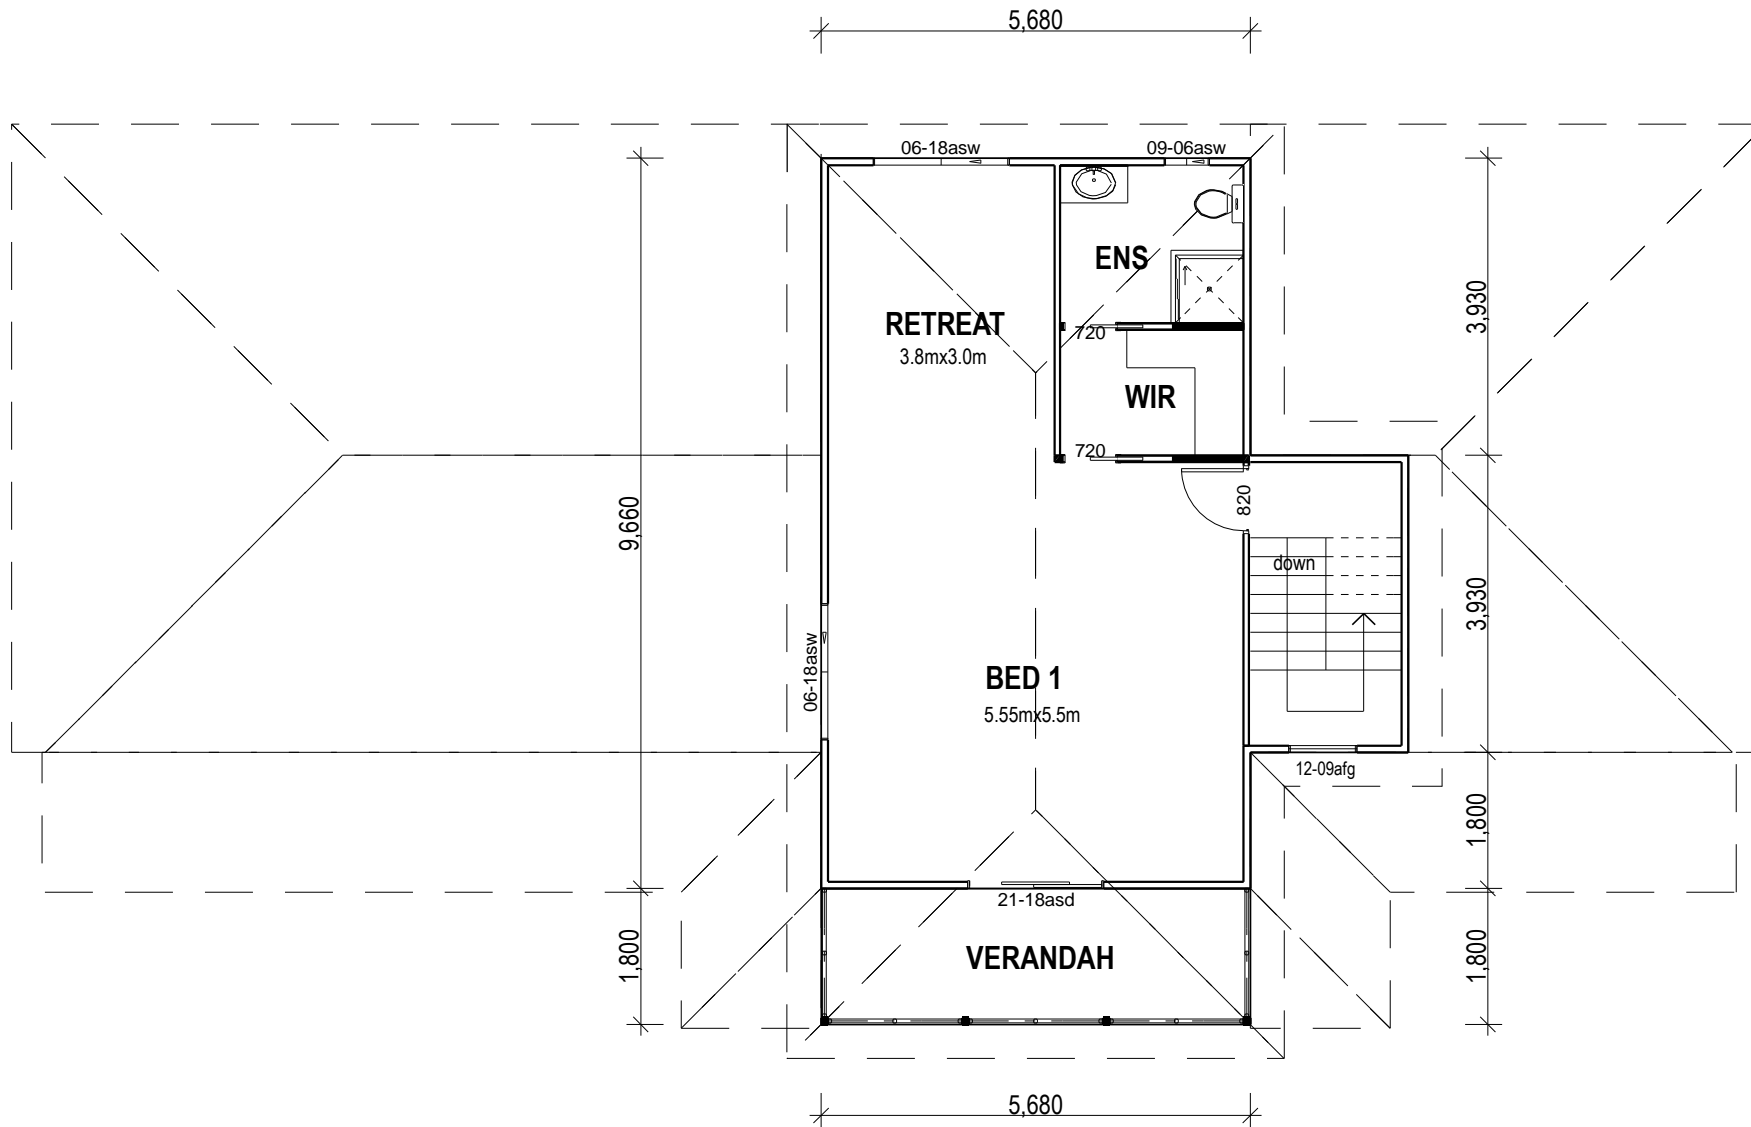

# GOLD COAST

5 Bedroom & Duplex/ 294.40 m<sup>2</sup>

**BUILD**<sup>TM</sup>  
Homes

# GOLD COAST

5 Bedroom & Duplex / 294.40 m<sup>2</sup>

# GROUND FLOOR PLAN

1:100

LIVING AREA:	219.300 Sq.m
PORCH:	7.560 Sq.m
VERANDAH:	67.540 Sq.m
TOTAL AREA:	294.400 Sq.m
	31.687 Sq

### FIRST FLOOR PLAN

1:100