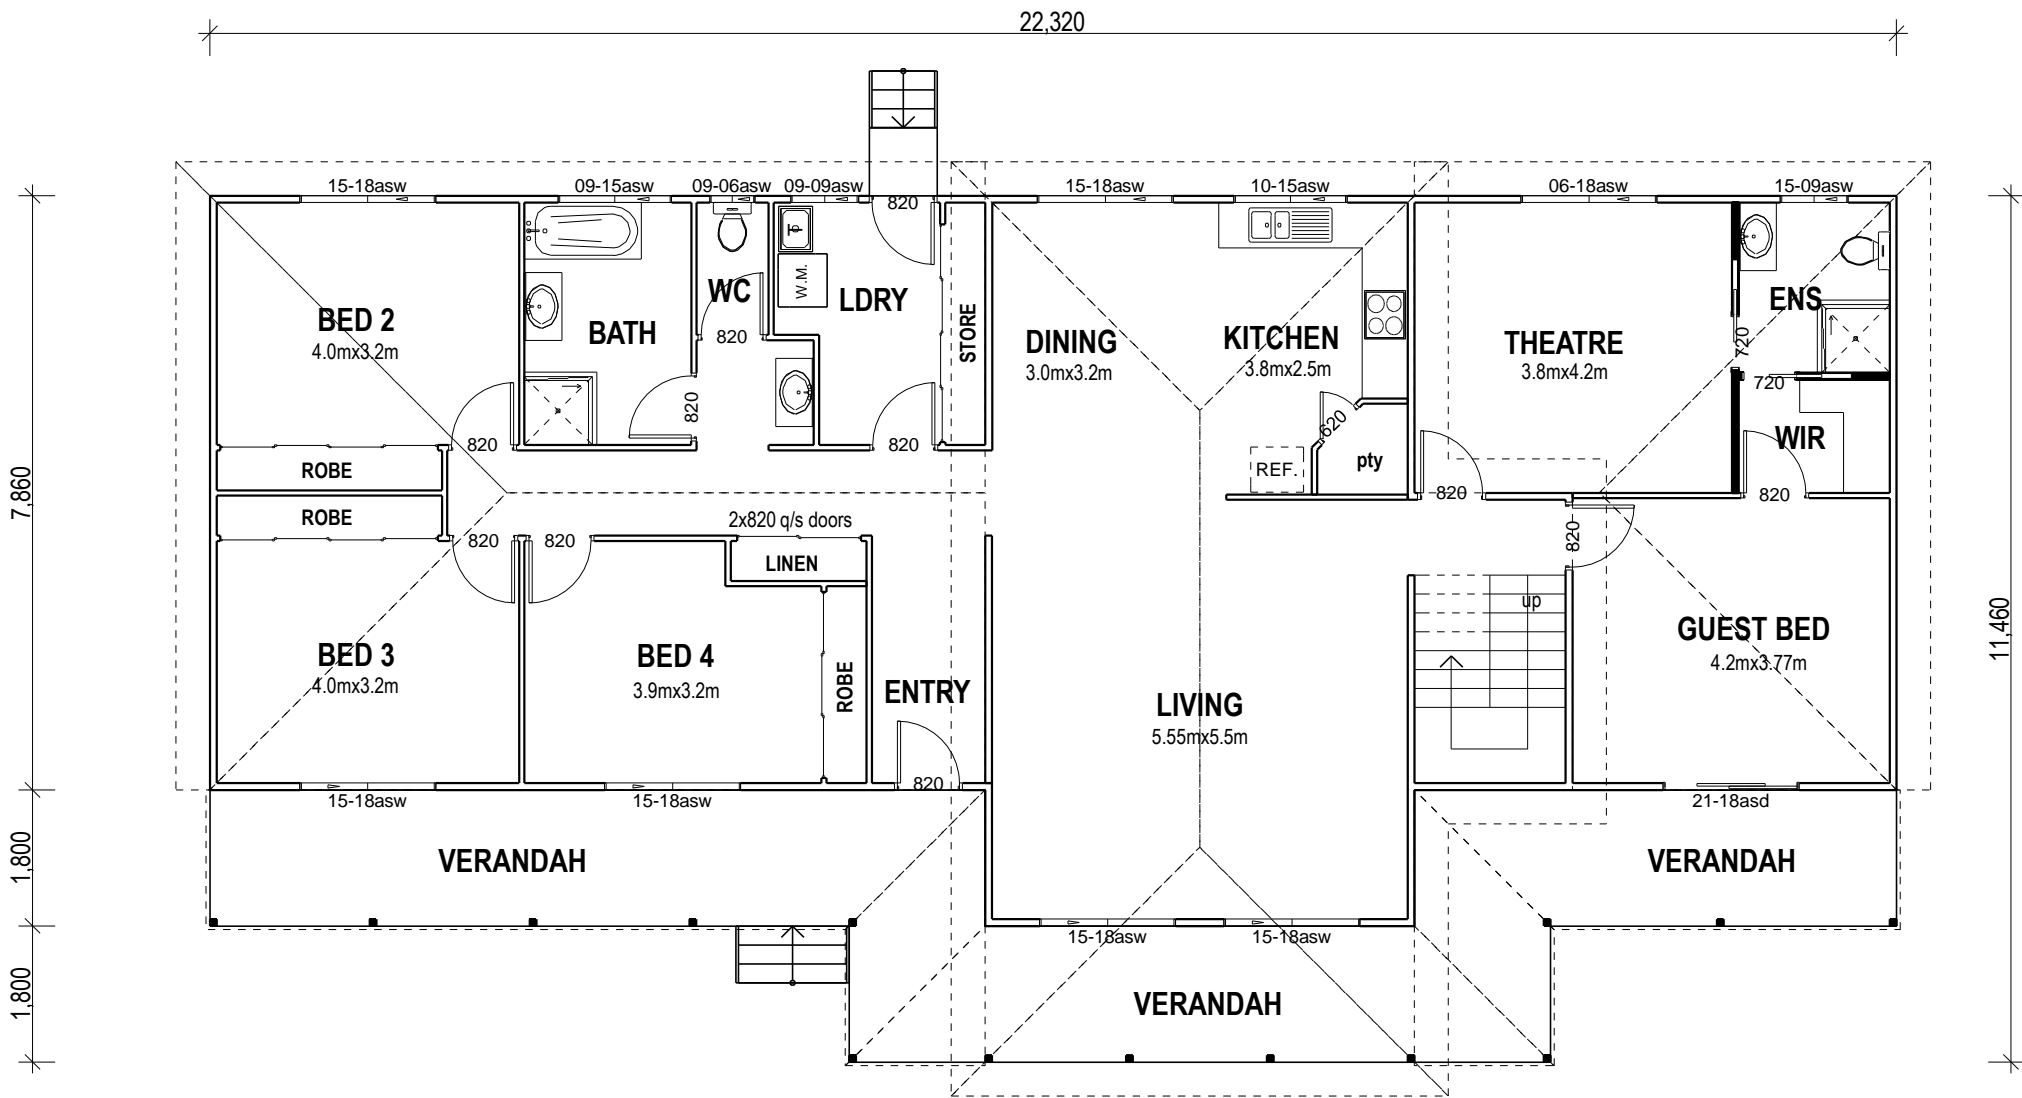

# GOLD COAST

5 Bedroom & Duplex/ 294.40 m<sup>2</sup>

**BUILD**<sup>TM</sup>  
Homes

# GOLD COAST

5 Bedroom & Duplex / 294.40 m<sup>2</sup>

# GROUND FLOOR PLAN

1:100

LIVING AREA:	219.300 Sq.m
PORCH:	7.560 Sq.m
VERANDAH:	67.540 Sq.m
TOTAL AREA:	294.400 Sq.m
	31.687 Sq

### FIRST FLOOR PLAN

1:100