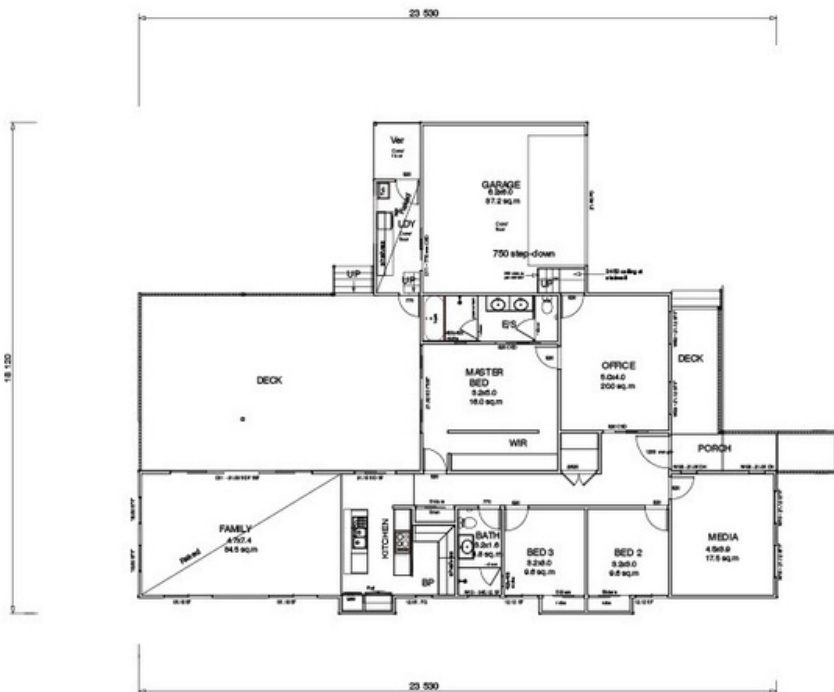

KIT HOMES

DUBBO

The Kit Homes Dubbo welcomes you with a spacious family area, an entertainment-ready media room, and ample outdoor space, including a large deck and two inviting porches. It's the perfect home for creating cherished family memories.

ENCLOSED	OTHER
219.80m²	106.02m²
TOTAL 325.82m²	
 4  2  1	

For a larger view of our floor plans, please check our website.