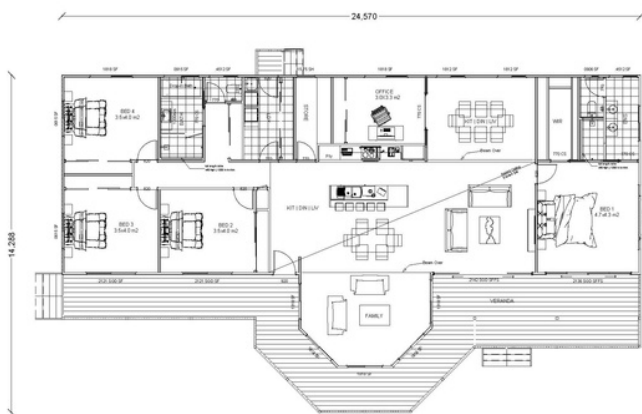

KIT HOMES

GEELONG

The Kit Homes Geelong features four generously sized bedrooms and two bathrooms, complemented by a large veranda for outdoor enjoyment. The spacious family area is an ideal spot for relaxation and bonding with loved ones, while a private home office ensures a distraction-free environment for work or study.

ENCLOSED	OTHER
226.42m²	66.48m²

TOTAL 292.9m²

4+
 2
 1

For a larger view of our floor plans, please check our website.