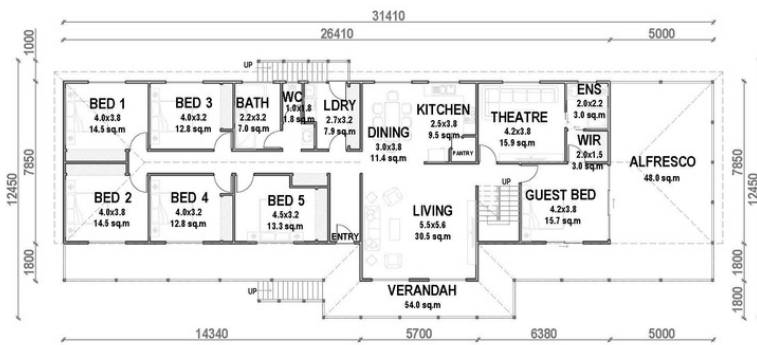

**KIT HOMES**

**GOLD COAST**

The Kit Homes Gold Coast is a magnificent display of opulence, featuring 7 generously sized bedrooms, expansive living spaces, a state-of-the-art home theatre, and two outdoor areas for living and entertainment. With a charming verandah and a captivating alfresco, this home exudes sophistication and offers an ideal space for accommodating large families.

**GROUND FLOOR PLAN**  
217.56 sq.m

ENCLOSED	OTHER
280.04m <sup>2</sup>	109.52m <sup>2</sup>
<b>TOTAL 390.56m<sup>2</sup></b>	
7	3
	1

For a larger view of our floor plans, please check our website.