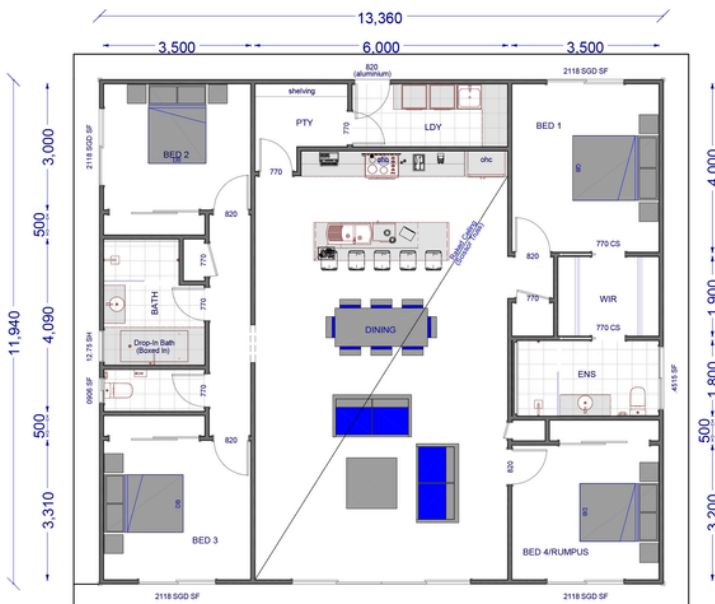

KIT HOMES

SEACREST

With its commanding panoramic view from the large living area at the front and rear, the Seacrest is the perfect home for watching amazing sunsets, family living and entertaining.

ENCLOSED	OTHER	
160.00 m ²	0.00 m ²	
TOTAL 160.00 m²		
4	2	1

For a larger view of our floor plans, please check our website.