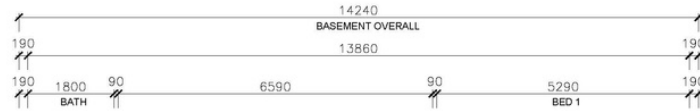

Concrete slab
not incl in floor kit