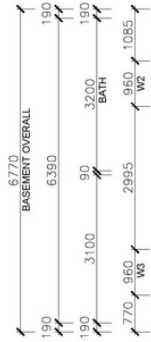

Concrete slab
not incl in floor kit