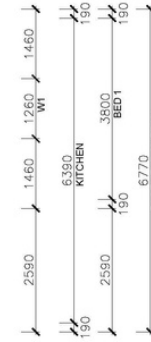

Concrete slab
not incl in floor kit