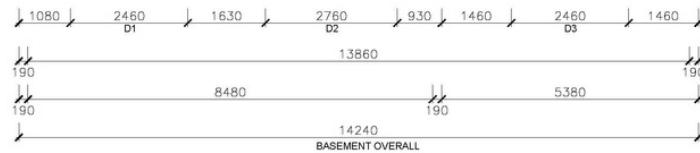

Concrete slab
not incl in floor kit