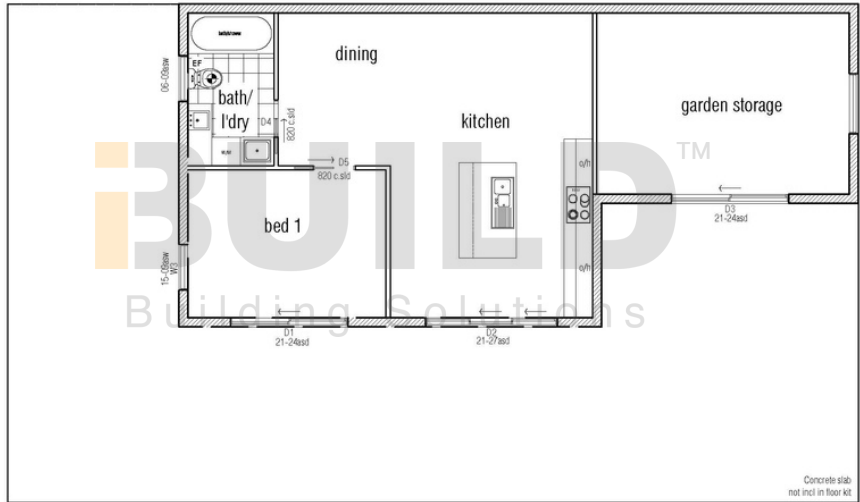

Concrete slab
not incl in floor kit