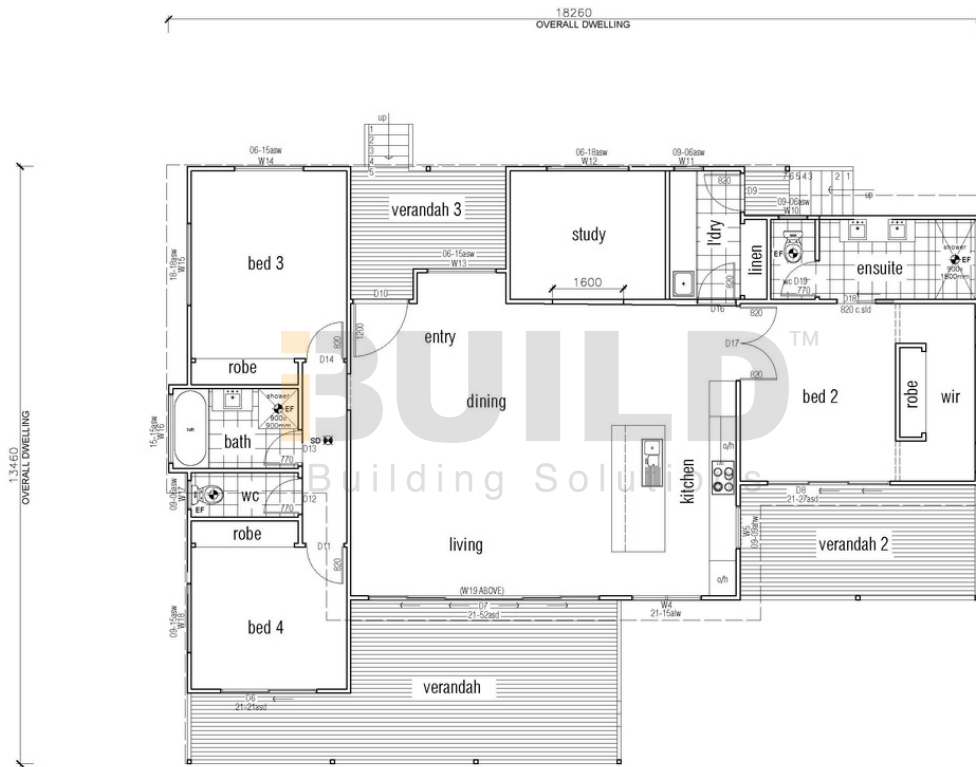

ENCLOSED	OTHER
236.0m ²	52.3m ²
TOTAL 288.3m²	
4+	3
1	

1800 679 268
info@i-build.com.au
www.i-build.com.au

Facebook@ibuildau
YouTube@ibuildbuilding
Pinterest@ibuildbuildings

Eastern Innovation
5A Hartnett Close
Mulgrave VIC 3170

© copyright iBuild - v9.17 20220930

Concrete slab
not incl in floor kit

BUILDTM
Building Solutions