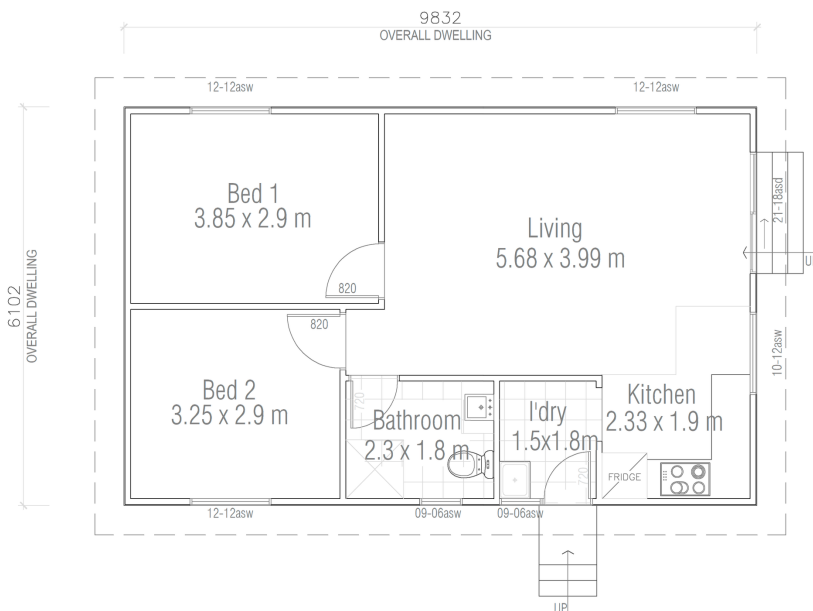

# Orange

The Kit Home Orange is a beautifully designed home, with a simplistic but sophisticated open living and dining area that is perfect for any family's lifestyle.

ENCLOSED	OTHER
<b>59.7 m<sup>2</sup></b>	<b>0 m<sup>2</sup></b>
<b>TOTAL 53.18 m<sup>2</sup></b>	
2	1
	1

For a larger view of our floor plans, please check our website.