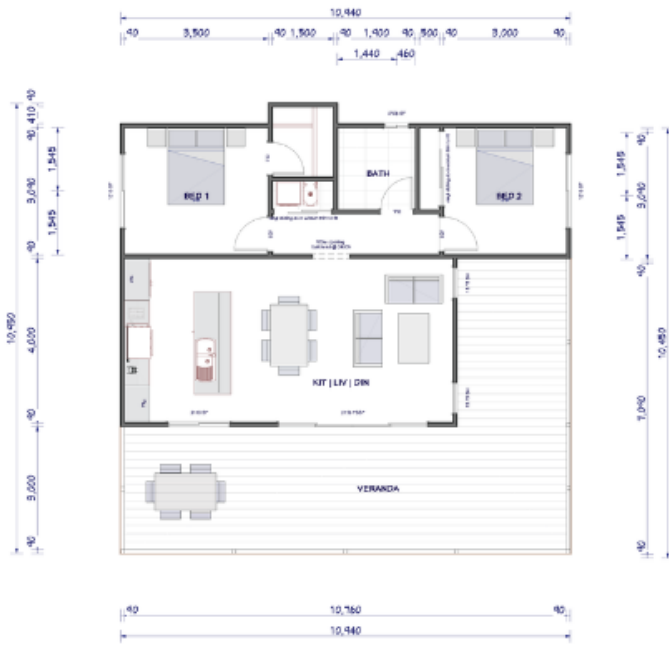

KIT HOMES
HILLVIEW

The Kit Homes Hillview is perfect for any situation from those cosy nights around the TV in the lounge room to hosting your friends on its spacious verandah. For what ever you have in mind this 2 bedroom home is ready to make it a reality

ENCLOSED	OTHER
71.09 m²	46.24 m²
TOTAL 117.33 m²	
2	1
	1

For a larger view of our floor plans, please check our website.