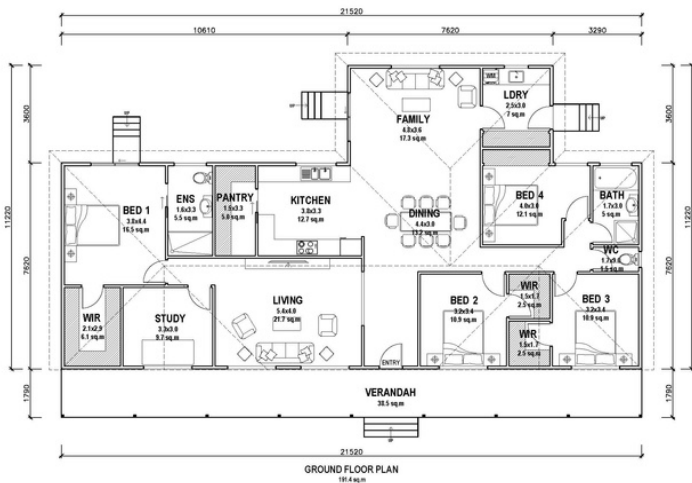

KIT HOMES

ALBURY

This luxurious four-bedroom home boasts elegance and sophistication for those seeking a refined living space. With expansive living areas, a generous study, and a long verandah, Kit Homes Albury is perfect for those who value both style and comfort. Whether you prefer a simple or lavish lifestyle, Kit Homes Albury offers the best of both worlds.

ENCLOSED	OTHER	
191.41m²	38.52m²	
TOTAL 229.93m²		
4+	2	1

For a larger view of our floor plans, please check our website.