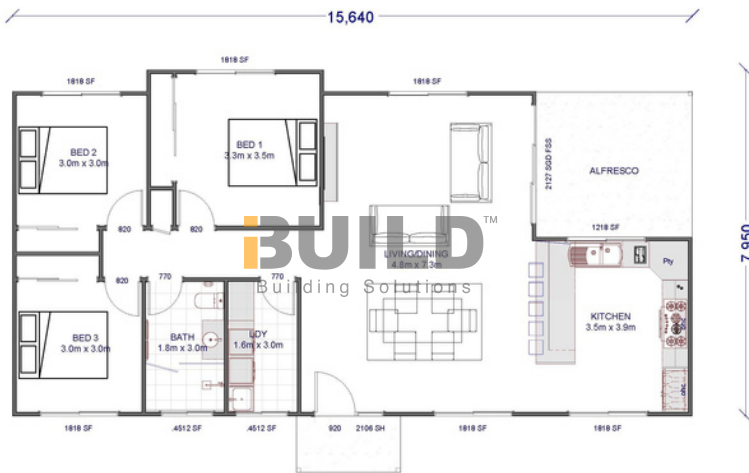

**KIT HOMES**

**PENRITH**

Our exquisite Kit Homes Penrith boasts a luxurious living area and a serene alfresco space, providing an ideal haven for families of all sizes to gather after a fulfilled day.

ENCLOSED	OTHER
106.00m <sup>2</sup>	16.00m <sup>2</sup>
<b>TOTAL 122.00m<sup>2</sup></b>	
3	1  1

For a larger view of our floor plans, please check our website.