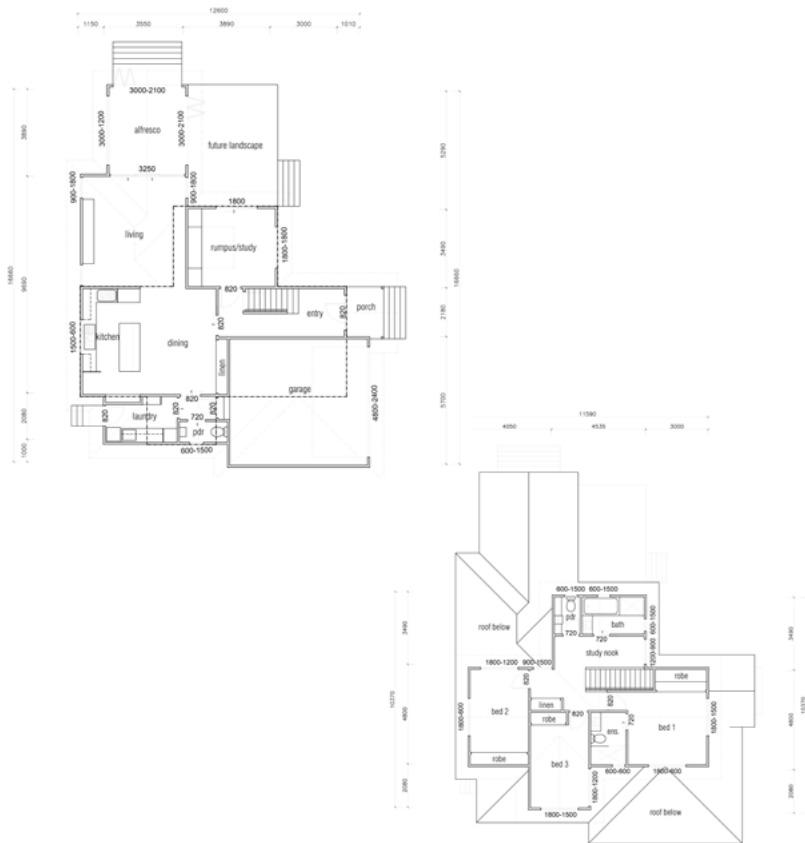

KIT HOMES

NOWRA

The modern and stylish Kit Homes Nowra is equipped with 3 bedrooms, a lovely alfresco and has access to all amenities. Perfect for families who want a hint of luxury.

| ENCLOSED | OTHER |
|----------------------------------|---------------------|
| 202.77m ² | 17.32m ² |
| TOTAL 220.09m² | |
| 3+ | 4 1 |

For a larger view of our floor plans, please check our website.