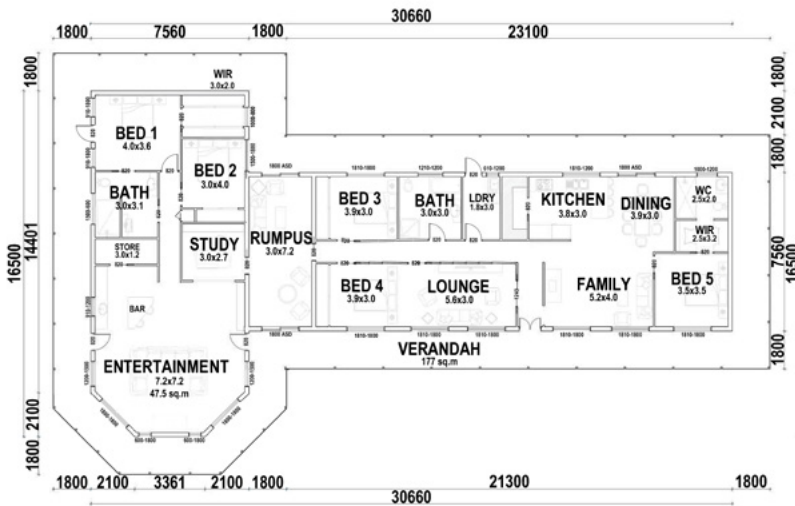

KIT HOMES

WAGGA WAGGA

The modern and contemporary Kit Home Wagga Wagga includes five bedrooms, separate living and family areas and easy access to all amenities such as the bar. With a hint of luxury, this kit home is for you!

ENCLOSED	OTHER
308.58m ²	181.93m ²

TOTAL 490.51m²

 5
  3
  1

For a larger view of our floor plans, please check our website.