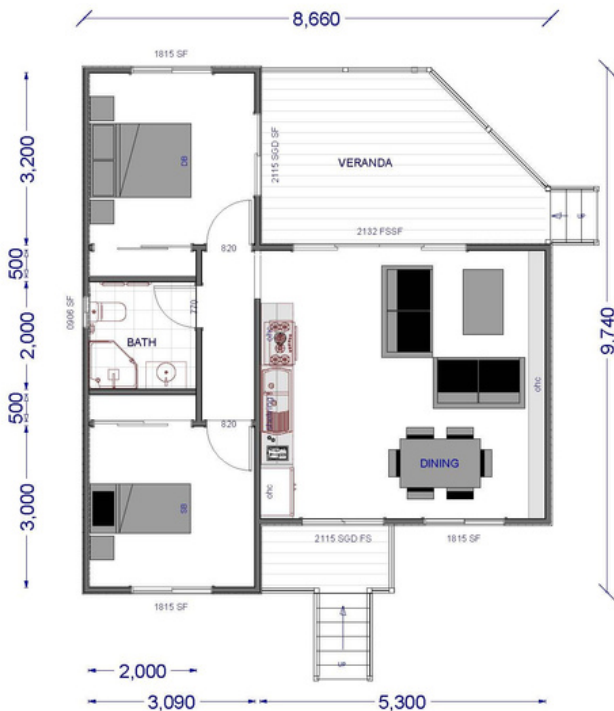

KIT HOMES

MUDGEE

Kit Homes Mudgee is great for singles or young couples seeking a cozy living space with a master bedroom, guest room, and a spacious verandah, perfect for relaxation and socializing.

ENCLOSED	OTHER	
60.02m ²	21.94m ²	
TOTAL 81.96m²		
 2	 1	 1

For a larger view of our floor plans, please check our website.