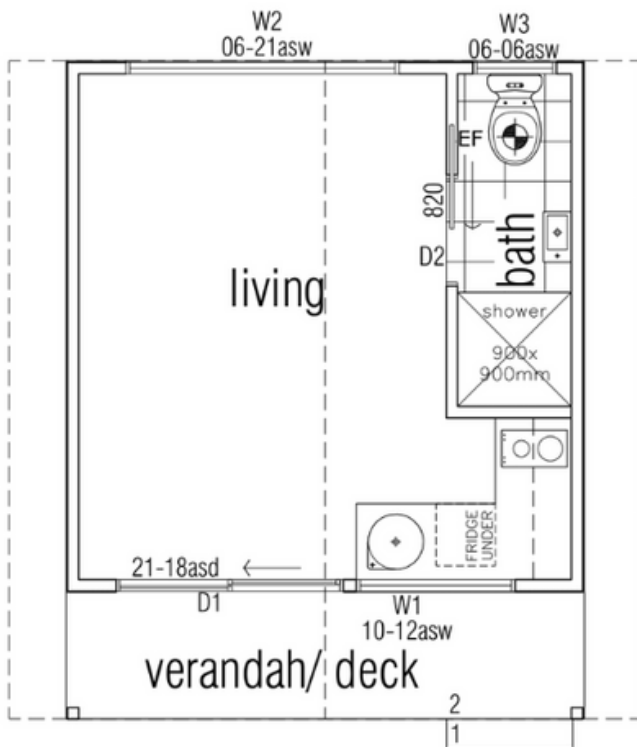

# Oakdale 44

The dynamic kitchen nook and open living space provides you with everything you need all in one deluxe compact cabin, whether on a residential lot or in a caravan park.

ENCLOSED	OTHER	
17.46m <sup>2</sup>	4.27m <sup>2</sup>	
<b>TOTAL 21.73m<sup>2</sup></b>		
1	1	1