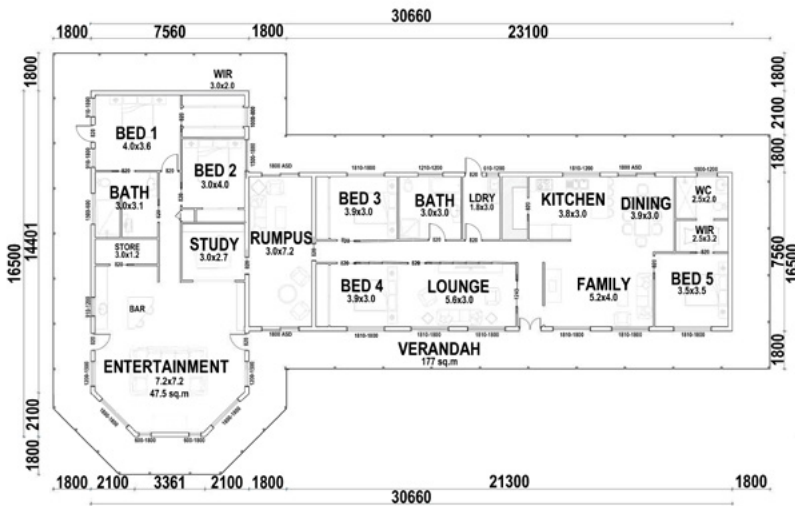

© copyright iBuild - v9.17 20220930

GROUND FLOOR PLAN

217.56 sq.m

FIRST FLOOR PLAN

217.56 sq.m

GROUND FLOOR PLAN

217.56 sq.m

FIRST FLOOR PLAN
217.56 sq.m

BUILDTM
Building Solutions

iBUILDTM
Building Solutions

KIT HOMES

ROYALROSE

The Royal Rose is a five bedroom retreat like no other giving you a place where you can really feel at home. With five bedrooms you can make this space your own.

ENCLOSED	OTHER
321.55m ²	15.97m ²
TOTAL 337.52m²	
5+	3
	1

For a larger view of our floor plans, please check our website.

KIT HOMES

WAGGA WAGGA

The modern and contemporary Kit Home Wagga Wagga includes five bedrooms, separate living and family areas and easy access to all amenities such as the bar. With a hint of luxury, this kit home is for you!

ENCLOSED	OTHER
308.58m ²	181.93m ²

TOTAL 490.51m²

 5
  3
  1

For a larger view of our floor plans, please check our website.