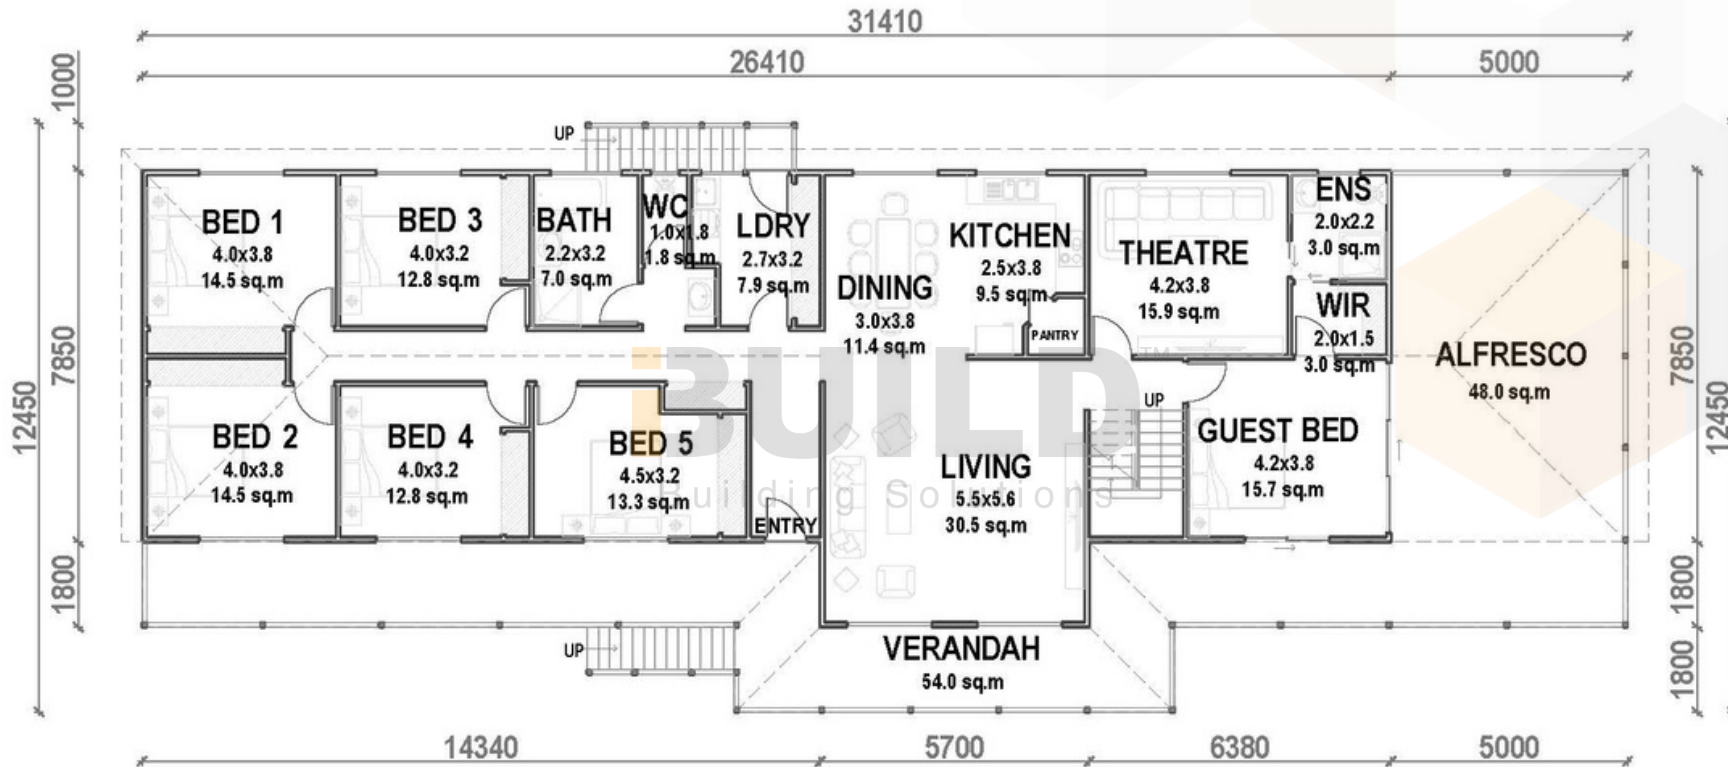

© copyright iBuild - v9.17 20220930

GROUND FLOOR PLAN

217.56 sq.m

FIRST FLOOR PLAN

217.56 sq.m

GROUND FLOOR PLAN

217.56 sq.m

FIRST FLOOR PLAN
217.56 sq.m

BUILDTM
Building Solutions

iBUILDTM
Building Solutions

KIT HOMES

ROYALROSE

The Royal Rose is a five bedroom retreat like no other giving you a place where you can really feel at home. With five bedrooms you can make this space your own.

ENCLOSED	OTHER
321.55m ²	15.97m ²
TOTAL 337.52m²	
5+	3
	1

For a larger view of our floor plans, please check our website.

KIT HOMES

WAGGA WAGGA

The modern and contemporary Kit Home Wagga Wagga includes five bedrooms, separate living and family areas and easy access to all amenities such as the bar. With a hint of luxury, this kit home is for you!

ENCLOSED	OTHER
308.58m ²	181.93m ²

TOTAL 490.51m²

 5
  3
  1

For a larger view of our floor plans, please check our website.