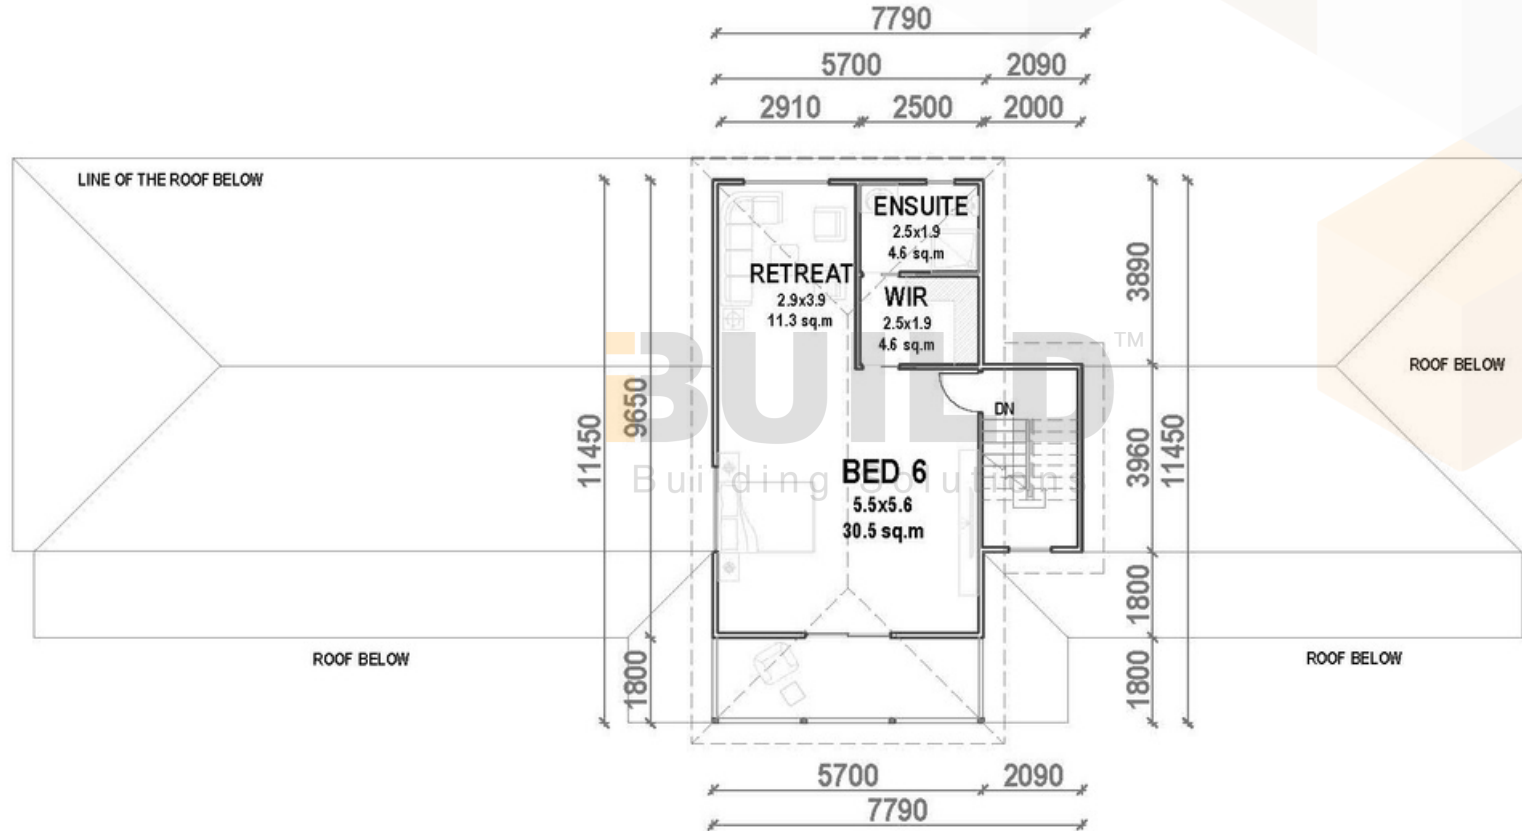

© copyright iBuild - v9.17 20220930

GROUND FLOOR PLAN

217.56 sq.m

FIRST FLOOR PLAN

217.56 sq.m

GROUND FLOOR PLAN

217.56 sq.m

FIRST FLOOR PLAN
217.56 sq.m

BUILDTM
Building Solutions

iBUILDTM
Building Solutions

KIT HOMES

ROYALROSE

The Royal Rose is a five bedroom retreat like no other giving you a place where you can really feel at home. With five bedrooms you can make this space your own.

ENCLOSED	OTHER
308.58m ²	181.93m ²

TOTAL 490.51m²

 5
  3
  1

For a larger view of our floor plans, please check our website.