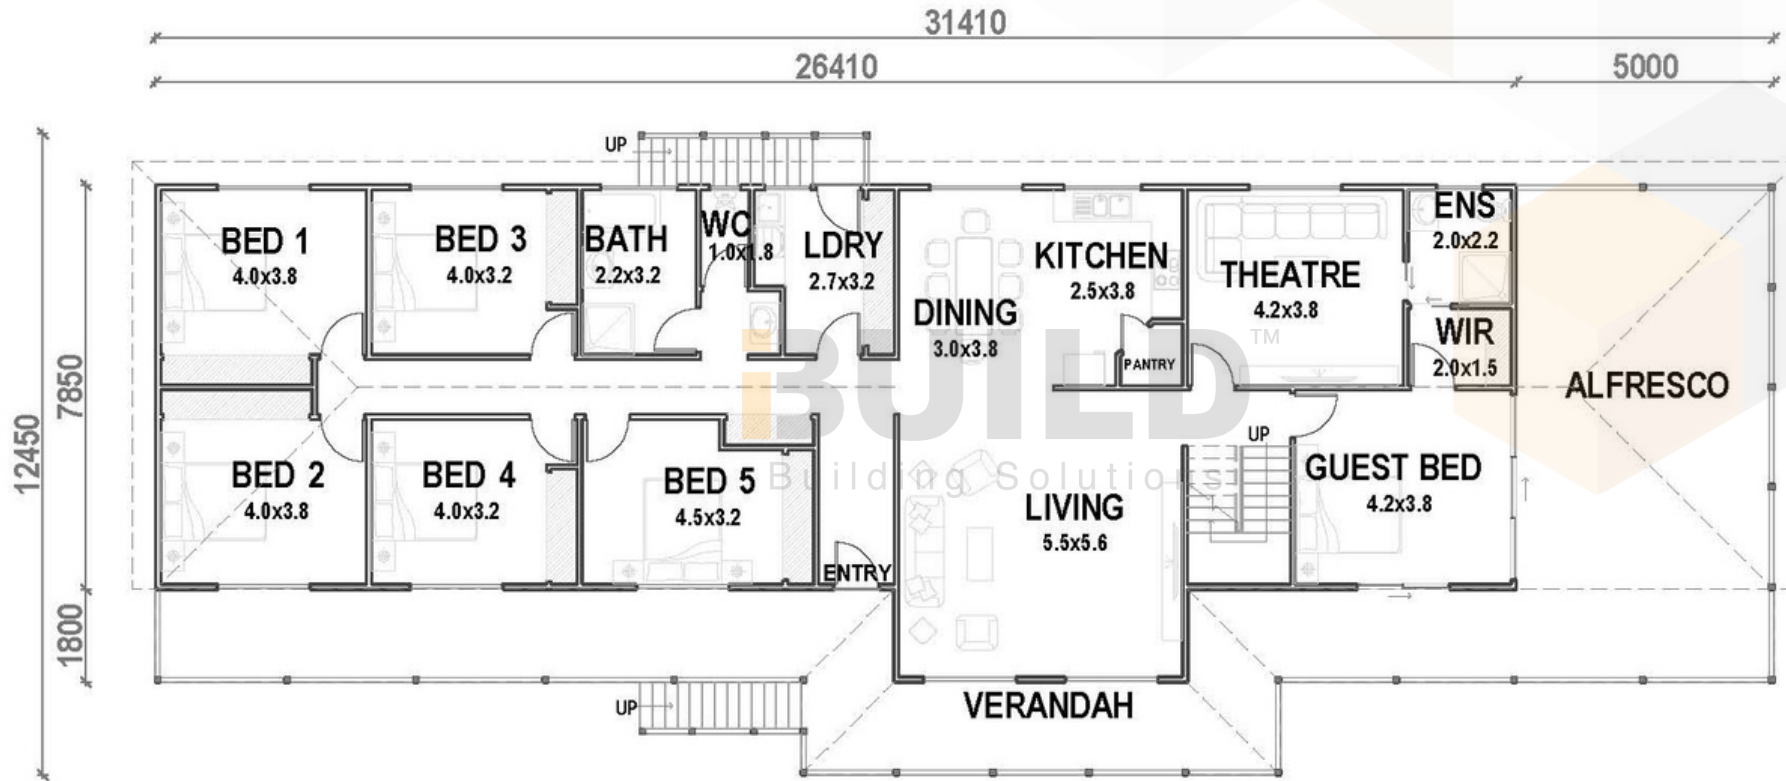

ENCLOSED	OTHER
280.04m ²	109.52m ²
TOTAL 390.56m²	
7	3
	1

1800 679 268
 info@i-build.com.au
 www.i-build.com.au

[Facebook@ibuildau](#)
[YouTube@ibuildbuilding](#)
[Pinterest @ibuildbuildings](#)

Eastern Innovation
 5A Hartnett Close
 Mulgrave VIC 3170

© copyright iBuild - v9.17 20220930

GROUND FLOOR PLAN

217.56 sq.m

FIRST FLOOR PLAN

217.56 sq.m

GROUND FLOOR PLAN

217.56 sq.m

FIRST FLOOR PLAN
217.56 sq.m

BUILDTM
Building Solutions

iBUILDTM
Building Solutions

KIT HOMES

ROYALROSE

The Royal Rose is a five bedroom retreat like no other giving you a place where you can really feel at home. With five bedrooms you can make this space your own.

ENCLOSED	OTHER
308.58m ²	181.93m ²

TOTAL 490.51m²

 5
  3
  1

For a larger view of our floor plans, please check our website.