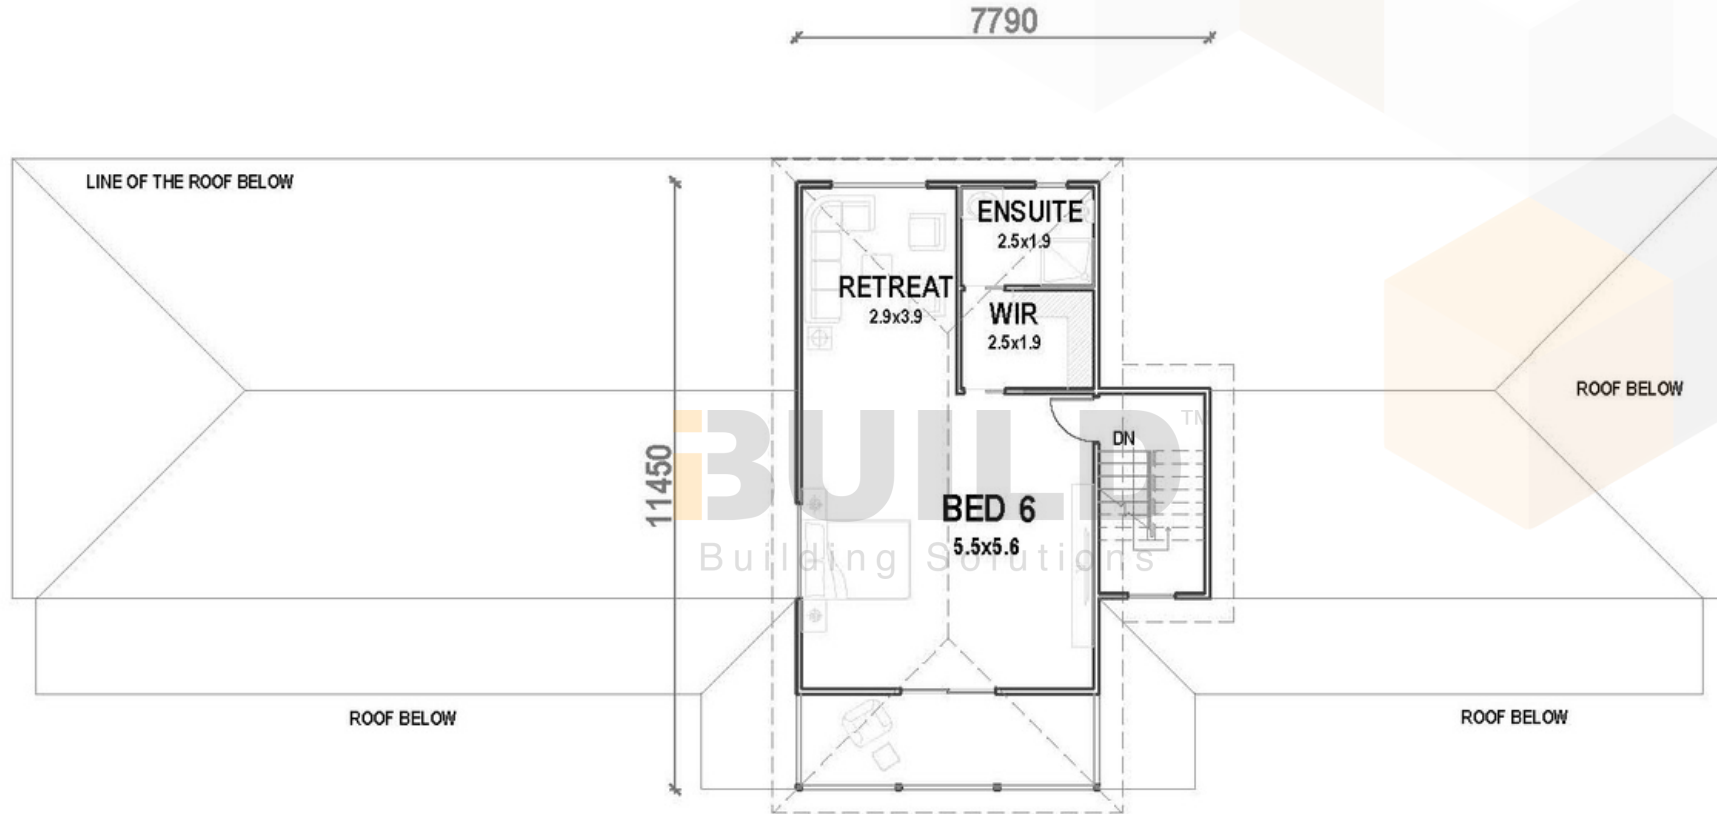

© copyright iBuild - v9.17 20220930

GROUND FLOOR PLAN

217.56 sq.m

FIRST FLOOR PLAN

217.56 sq.m

GROUND FLOOR PLAN

217.56 sq.m

FIRST FLOOR PLAN
217.56 sq.m

BUILDTM
Building Solutions

iBUILDTM
Building Solutions

KIT HOMES

ROYALROSE

The Royal Rose is a five bedroom retreat like no other giving you a place where you can really feel at home. With five bedrooms you can make this space your own.

ENCLOSED	OTHER
308.58m ²	181.93m ²

TOTAL 490.51m²

 5
  3
  1

For a larger view of our floor plans, please check our website.