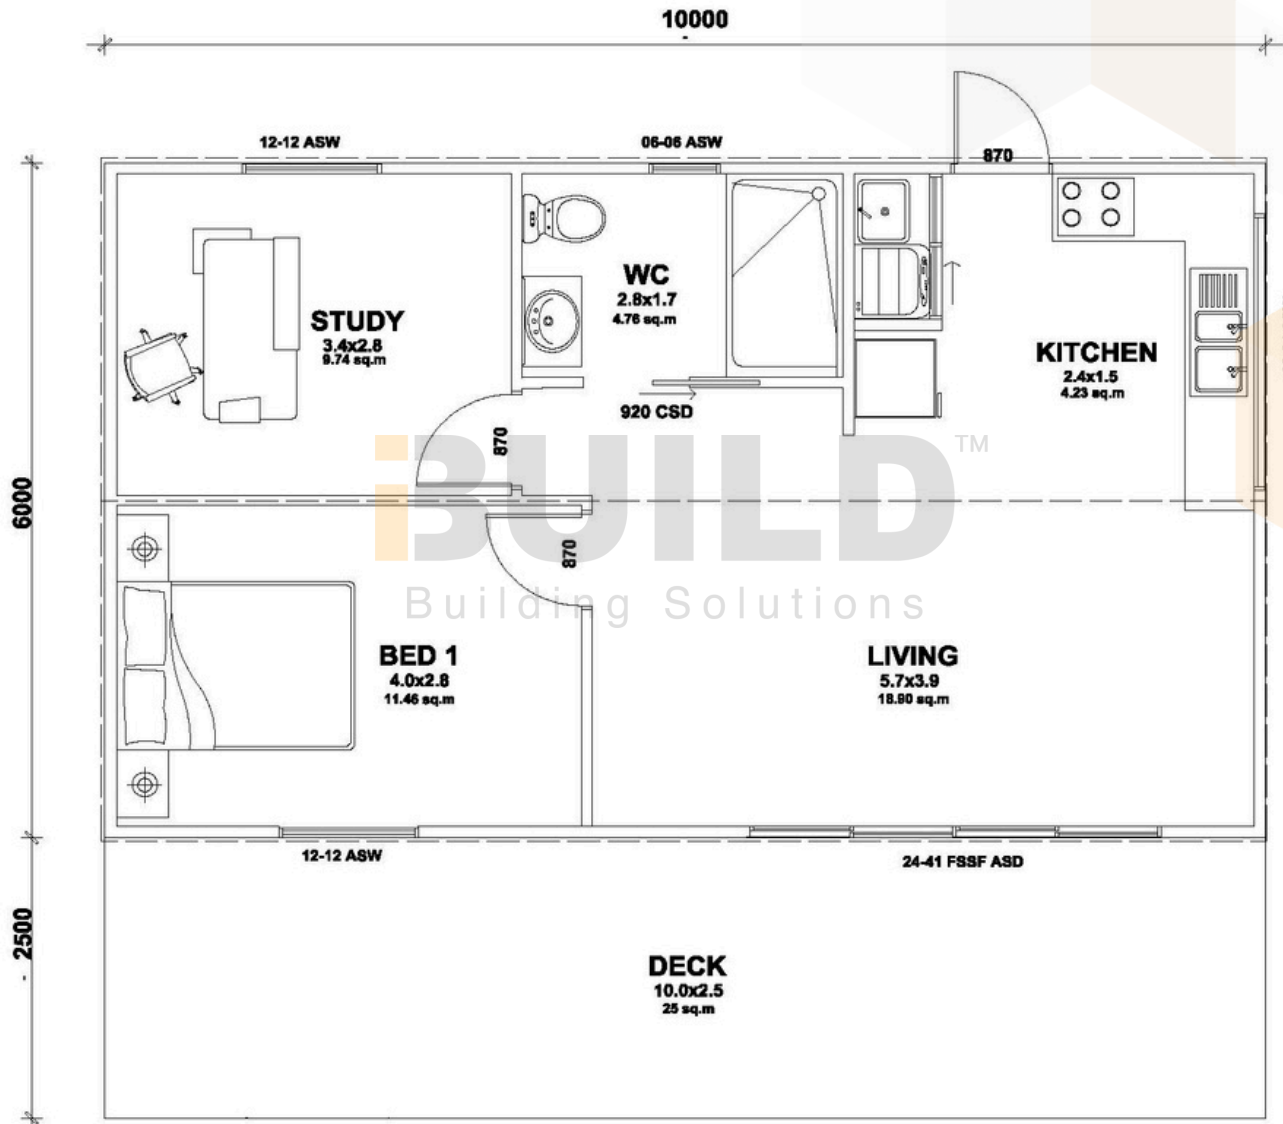

iBUILD^{TM}
Building Solutions