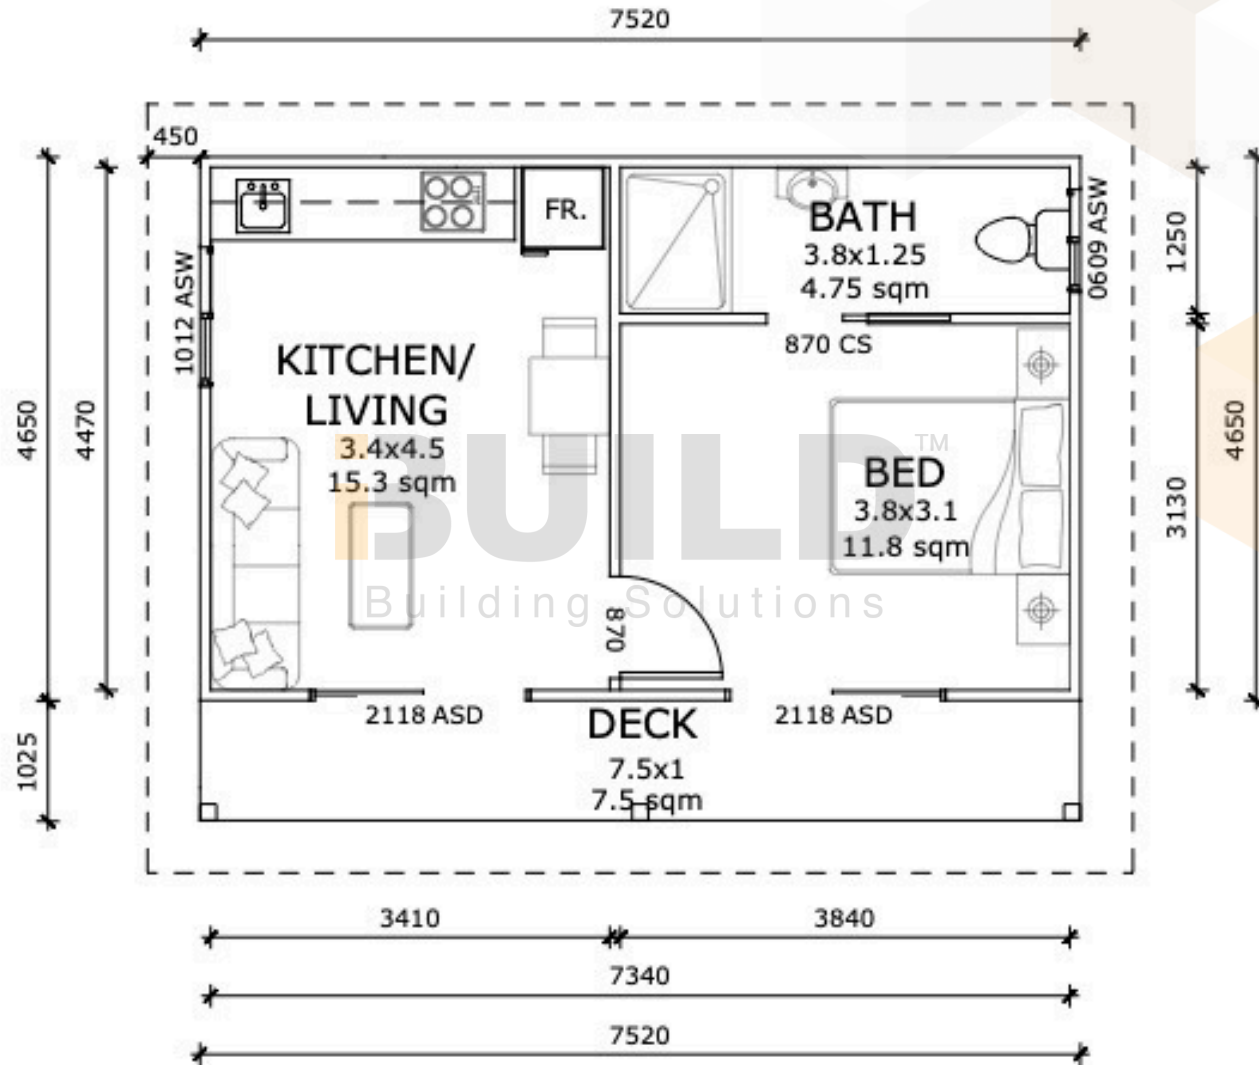

ENCLOSED	OTHER
35.00m ²	7.70m ²
TOTAL 42.70m²	
1	1
1	

59TH AUSTRALIAN
Export & Investment Awards

EXPORT
AWARDS
2021

HUME BUSINESS
AWARDS 2021

1800 679 268
info@i-build.com.au
www.i-build.com.au

Facebook@ibuildau
YouTube@ibuildbuilding
Pinterest@ibuildbuildings

Eastern Innovation
5A Hartnett Close
Mulgrave VIC 3170

© copyright iBuild - v9.17 20220930

iBU
Build

GROUND FLOOR PLAN

GROUND FLOOR PLAN

BUILDTM
Building Solutions