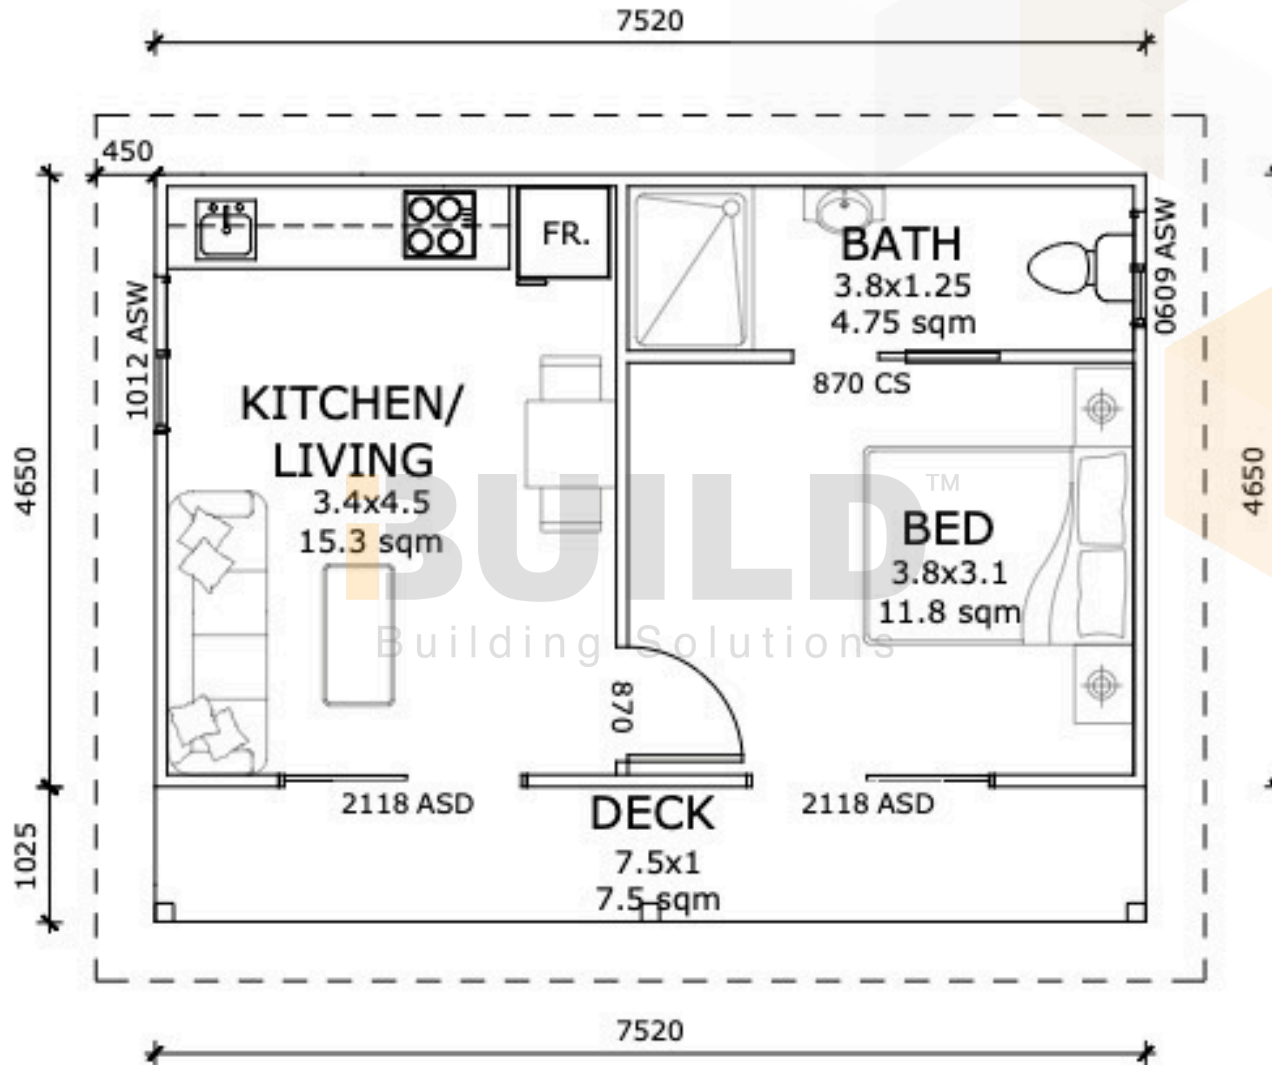

ENCLOSED	OTHER
35.00m ²	7.70m ²
TOTAL 42.70m²	
1	1
1	

59TH AUSTRALIAN
Export & Investment Awards

EXPORT
AWARDS
2021

HUME BUSINESS
AWARDS 2021

1800 679 268
info@i-build.com.au
www.i-build.com.au

Facebook@ibuildau
YouTube@ibuildbuilding
Pinterest@ibuildbuildings

Eastern Innovation
5A Hartnett Close
Mulgrave VIC 3170

© copyright iBuild - v9.17 20220930

iBU
Build

GROUND FLOOR PLAN

GROUND FLOOR PLAN

BUILDTM
Building Solutions