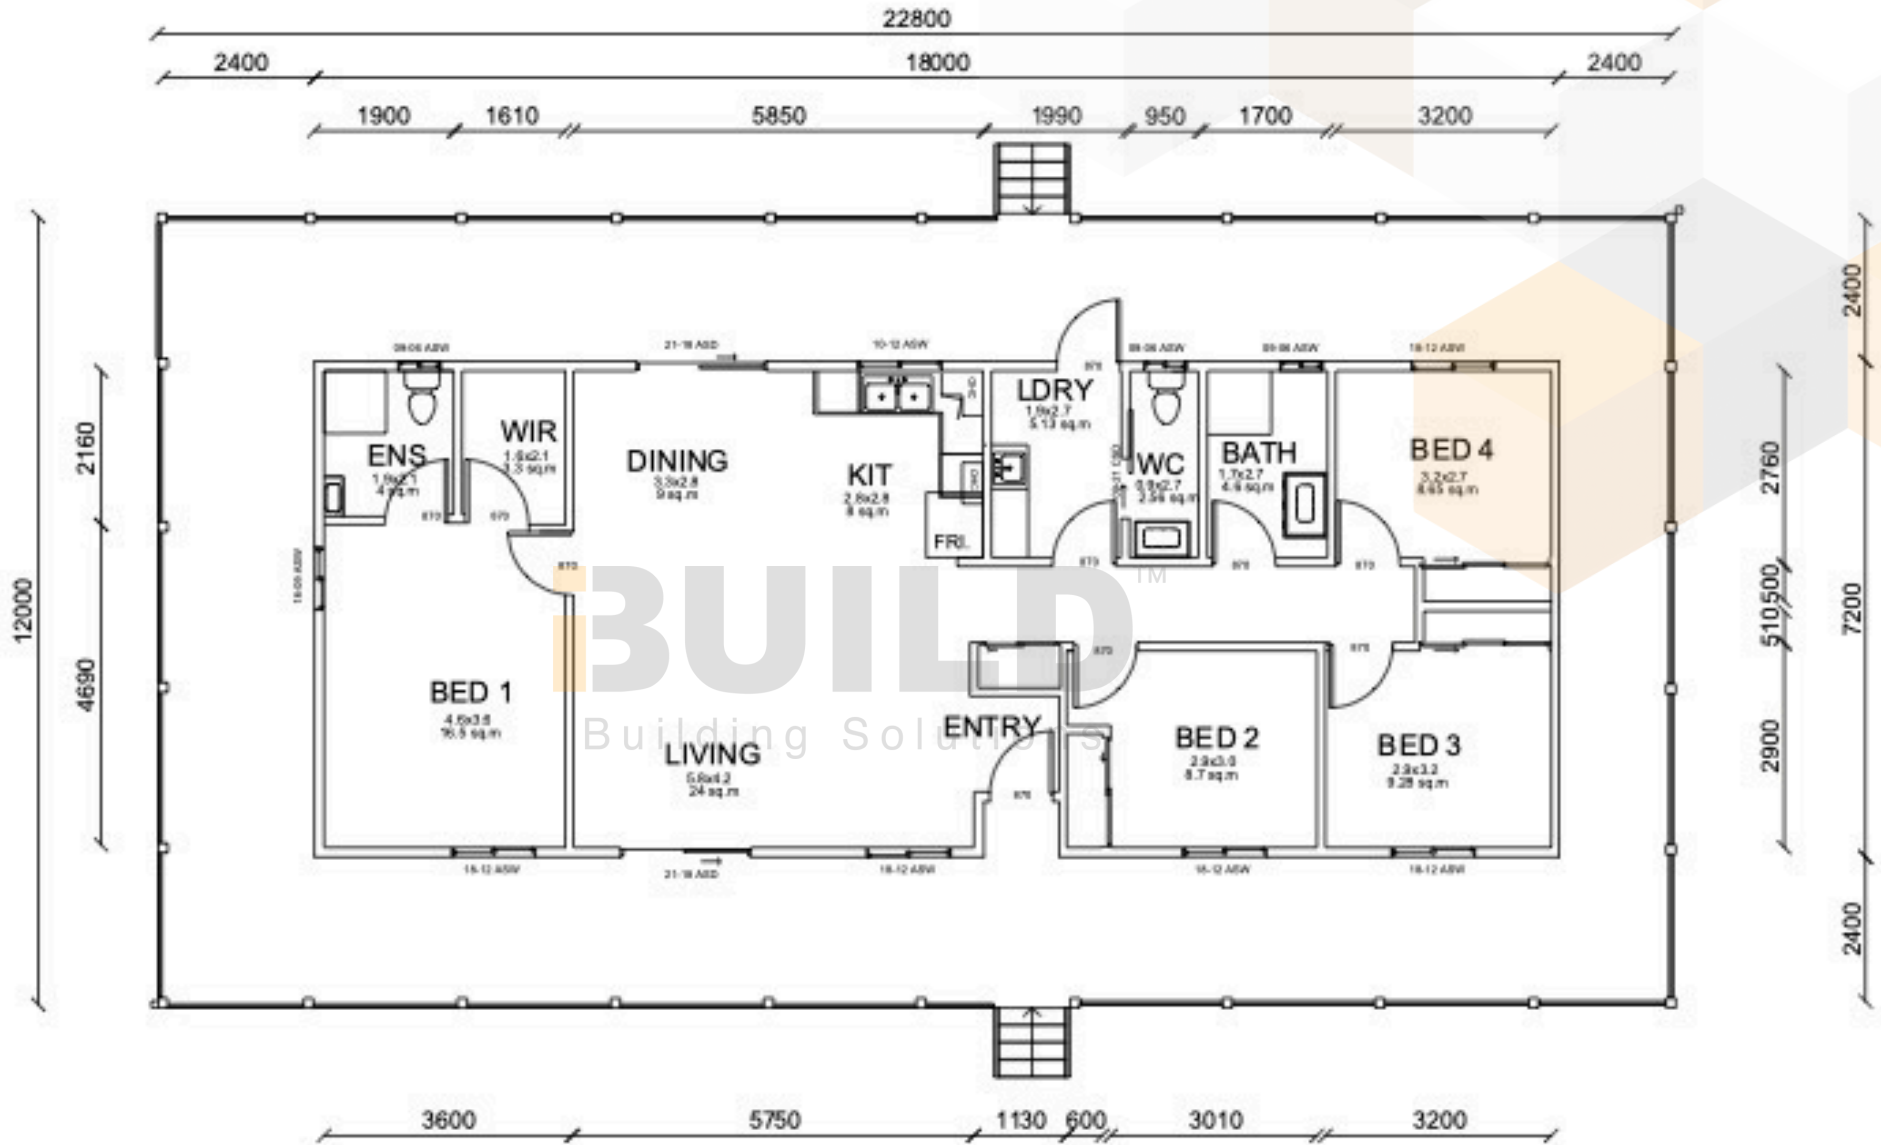

BUILD
Building Solutions