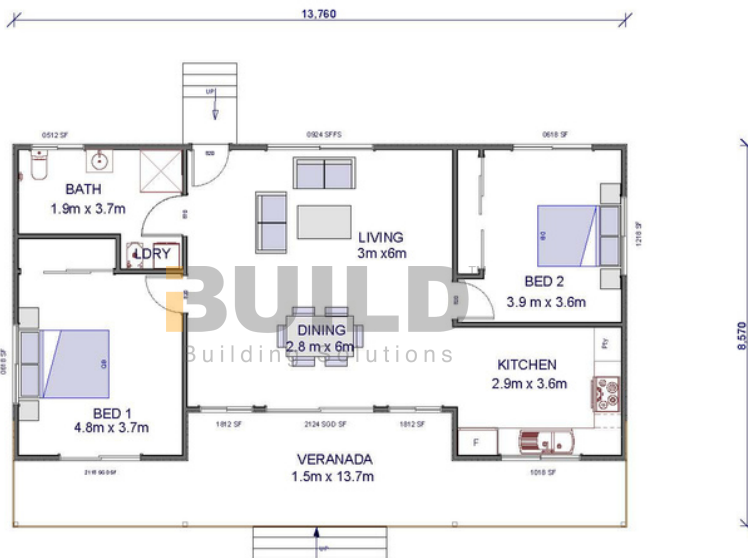

**KIT HOMES**

**MELROSE 42**

The Kit Homes Melrose 42 embodies the timeless charm of its predecessor, featuring a subtly expanded layout. Step into the inviting living space seamlessly connected to a spacious deck and alfresco zone, ideal for outdoor living and entertainment.

| ENCLOSED                         | OTHER               |
|----------------------------------|---------------------|
| 91.92m <sup>2</sup>              | 27.78m <sup>2</sup> |
| <b>TOTAL 119.70m<sup>2</sup></b> |                     |
| 2                                | 1                   |
|                                  | 1                   |

For a larger view of our floor plans, please check our website.