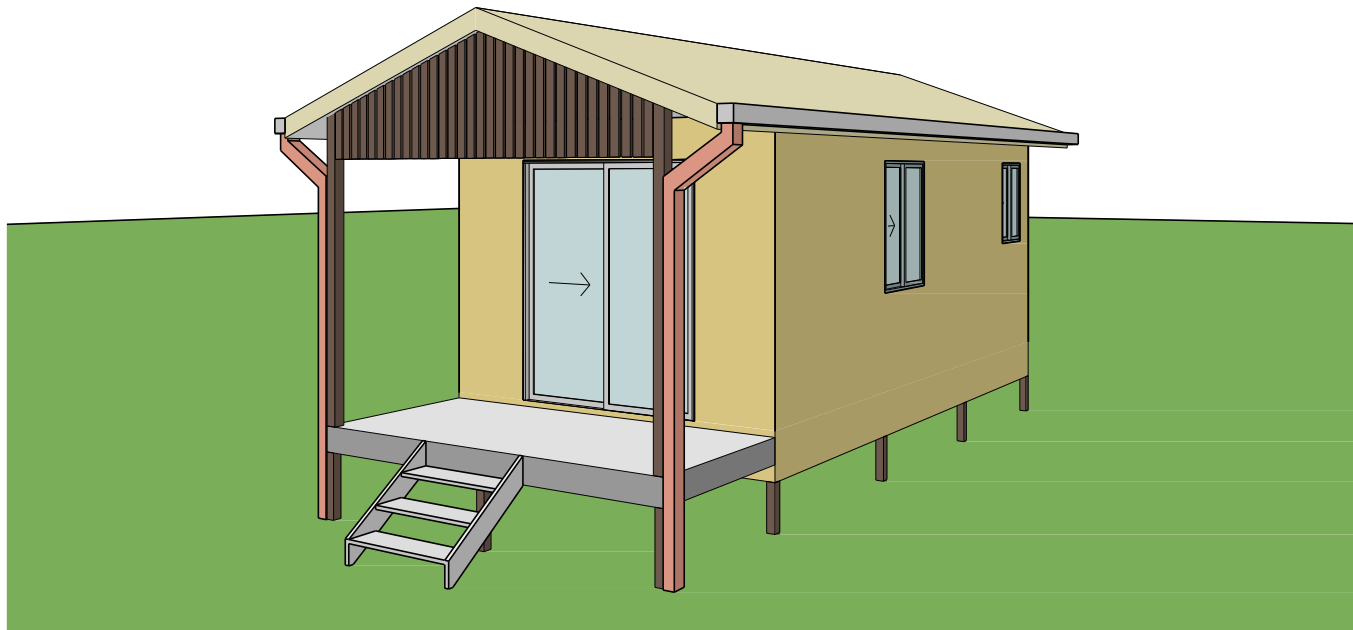

OAKDALE

1 Bedroom / 24.75 m²

BUILDTM
Homes

HOUSE DESIGN-OAKDALE

OAKDALE

1 Bedroom / 24.75 m²

BUILDTM
Homes

OAKDALE

1 Bedroom / 24.75 m²

FLOOR PLAN

1:100

LIVING AREA:	19.800 Sq.m
VERANDAH:	4.950 Sq.m
TOTAL AREA:	24.750 Sq.m
	2.664 Sq

Thank you for your Attention !

For more information, please visit <http://www.i-build.com.au>
contact us on info@i-build.com.au