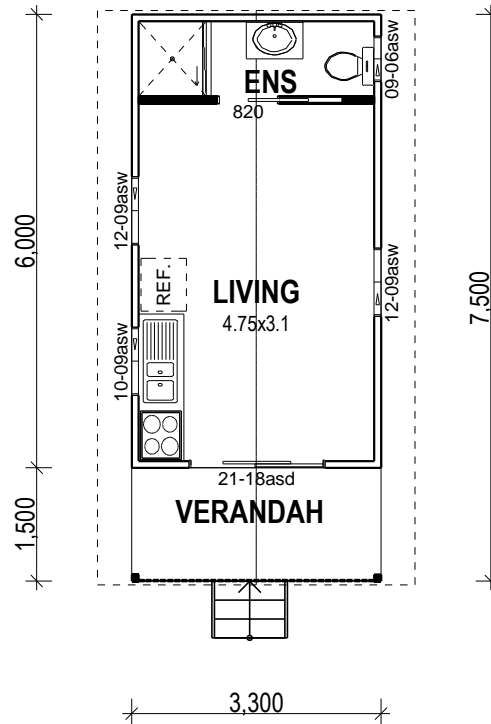

OAKDALE

1 Bedroom / 24.75 m²

BUILDTM
Homes

HOUSE DESIGN-OAKDALE

OAKDALE

1 Bedroom / 24.75 m²

BUILDTM
Homes

OAKDALE

1 Bedroom / 24.75 m²

FLOOR PLAN

1:100

LIVING AREA:	19.800 Sq.m
VERANDAH:	4.950 Sq.m
TOTAL AREA:	24.750 Sq.m
	2.664 Sq

Thank you for your Attention !

For more information, please visit <http://www.i-build.com.au>
contact us on info@i-build.com.au