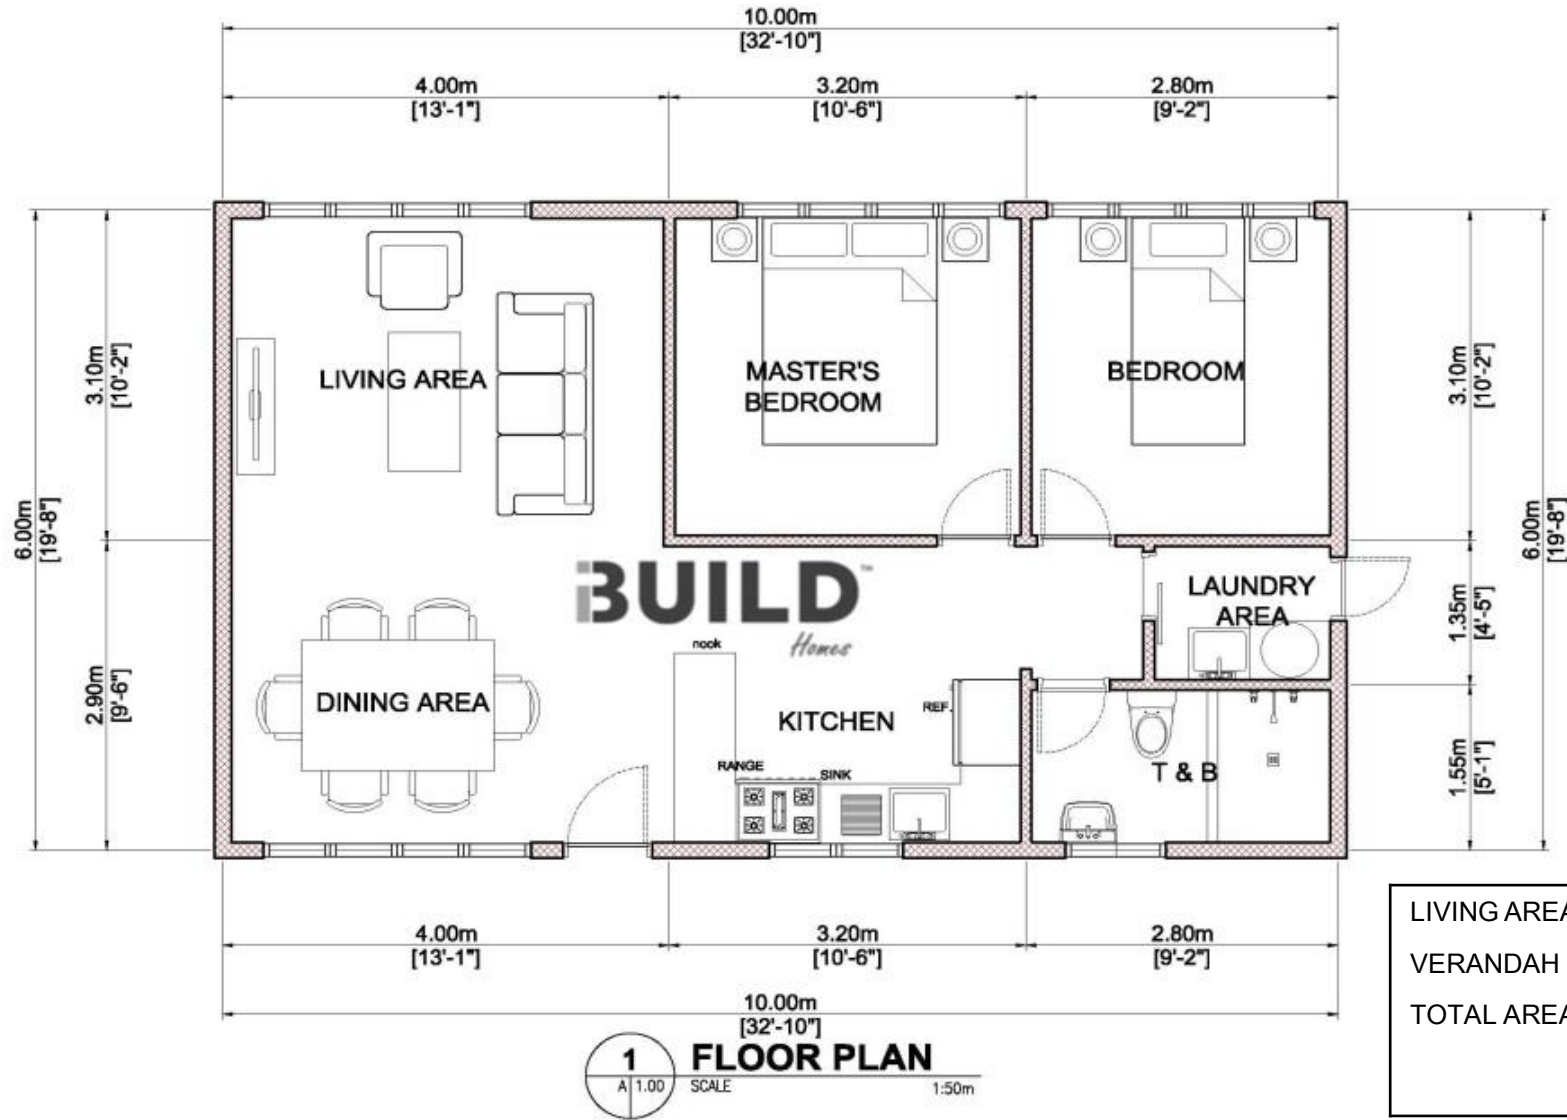

# PARRAMATTA

2 Bedroom / 67.5 m<sup>2</sup>

**BUILD**<sup>™</sup>  
*Homes*

HOUSE DESIGN-PARRAMATTA

# PARRAMATTA

2 Bedroom / 67.5 m<sup>2</sup>

LIVING AREA	60.000 Sq. m
VERANDAH	7.500 Sq. m
TOTAL AREA	67.500 Sq. m
	7.266 Sq

HOUSE DESIGN-PARRAMATTA