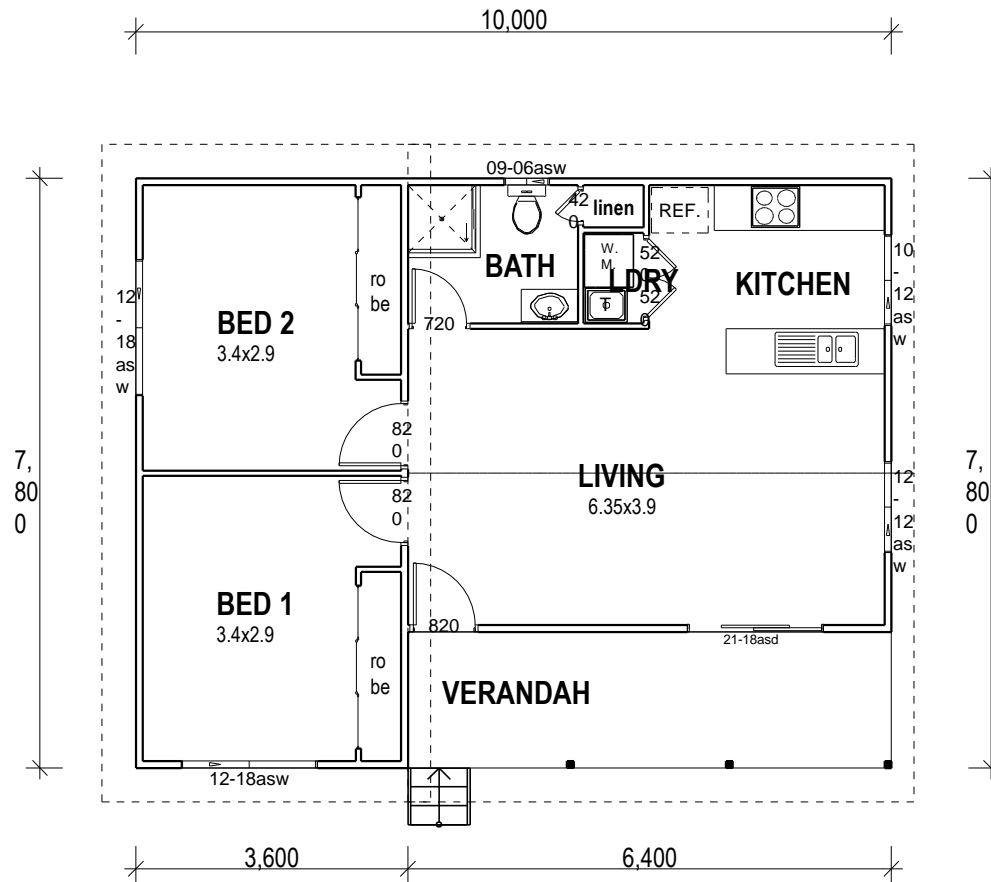

# ROMA

2 Bedroom / 78.00 m<sup>2</sup>

**BUILD**<sup>TM</sup>  
*Homes*

HOUSE DESIGN-ROMA

# ROMA

2 Bedroom / 78.00 m<sup>2</sup>

## FLOOR PLAN

1:100

LIVING AREA:	60.000 Sq.m
VERANDAH:	18.000 Sq.m
TOTAL AREA:	78.000 Sq.m
	8.395 Sq