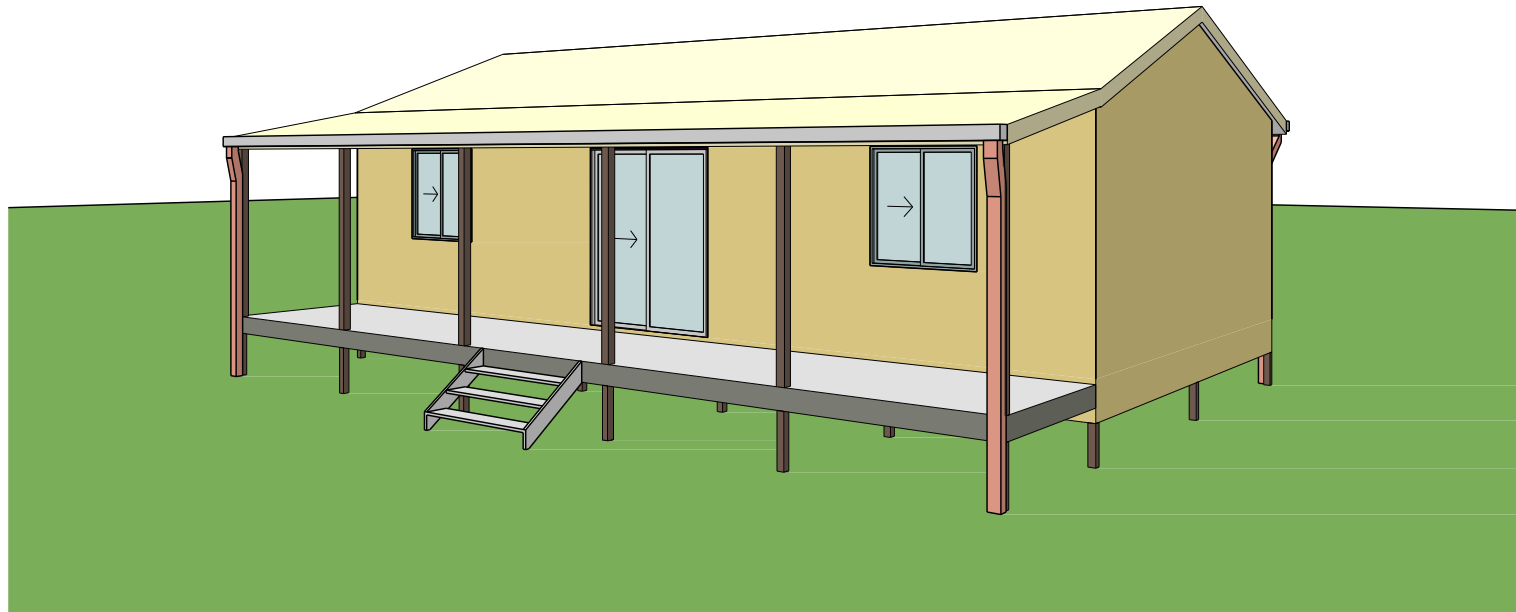

# Tamworth 2 Bedroom / 82 m<sup>2</sup>

**BUILD**<sup>TM</sup>  
*Homes*

HOUSE DESIGN - Tamworth

# Tamworth 2 Bedroom / 82 m<sup>2</sup>

## FLOOR PLAN

1:100

LIVING AREA:	62.640 Sq.m
VERANDAH:	19.440 Sq.m
TOTAL AREA:	82.080 Sq.m
	8.834 Sq