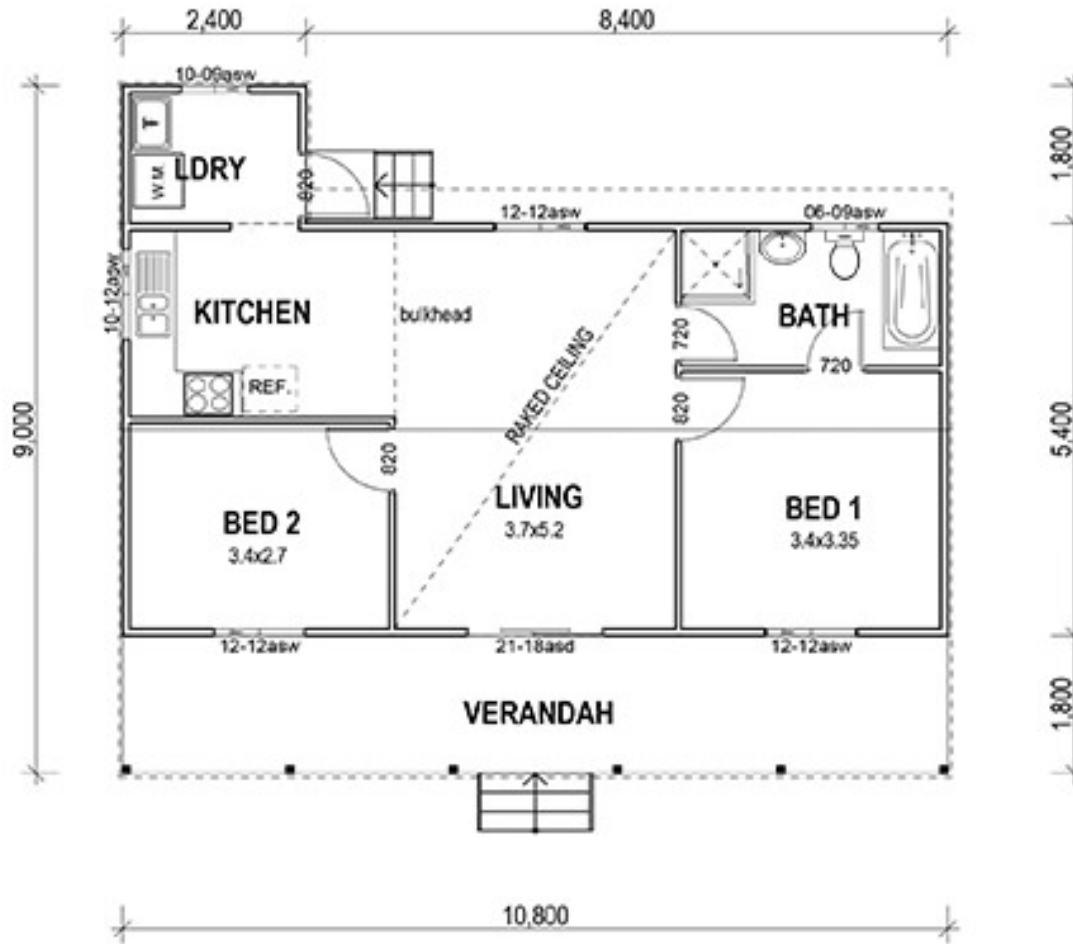

# Tamworth 2 Bedroom / 82 m<sup>2</sup>

**BUILD**<sup>TM</sup>  
*Homes*

HOUSE DESIGN - Tamworth

# Tamworth 2 Bedroom / 82 m<sup>2</sup>

## FLOOR PLAN

1:100

LIVING AREA:	62.640 Sq.m
VERANDAH:	19.440 Sq.m
TOTAL AREA:	82.080 Sq.m
	8.834 Sq