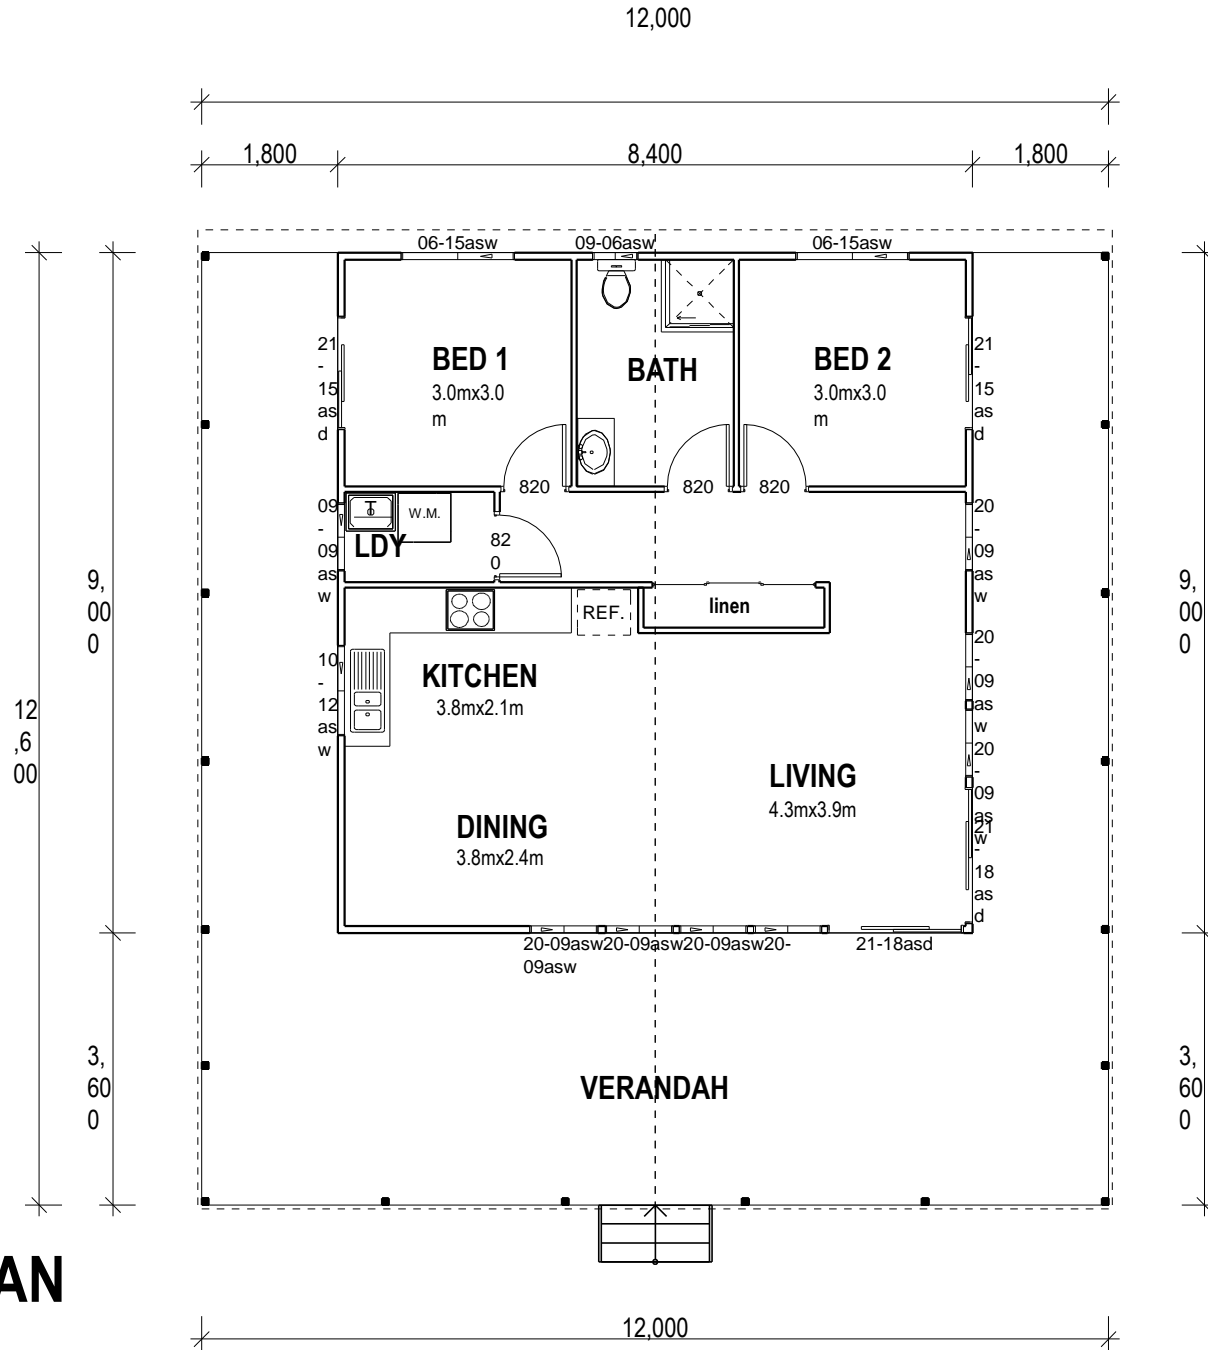

WESTWOOD

2 Bedroom / 151.20 m²

BUILDTM
Homes

**HOUSE DESIGN -
WESTWOOD**

WESTWOOD

2 Bedroom / 151.20 m²

LIVING AREA:	75.600
VERANDAH:	Sq.m
TOTAL AREA:	75.600
	151.200
	Sq.m
	16.274 Sq

FLOOR PLAN