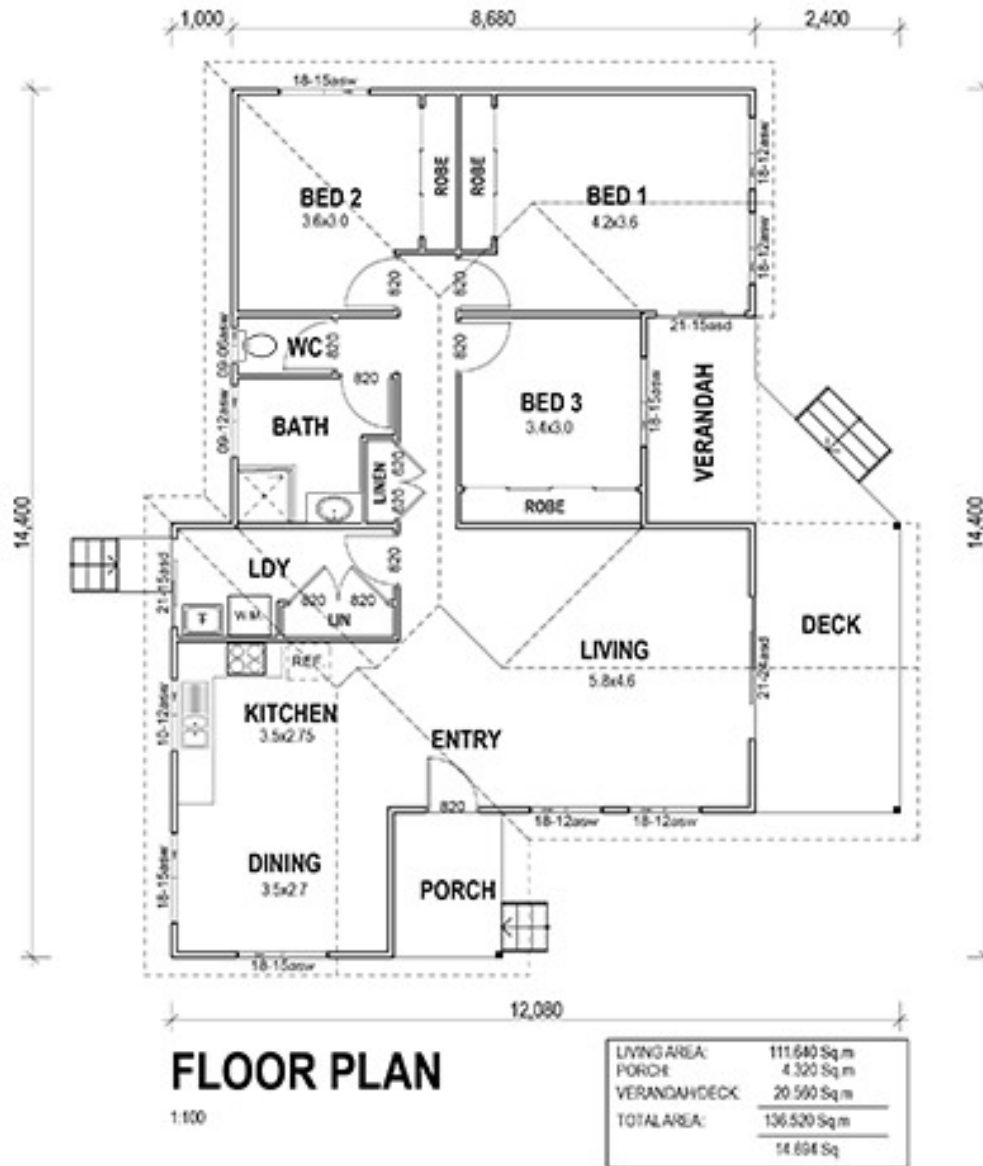

Lismore 3 Bedroom / 137 m²

HOUSE DESIGN - Lismore

Lismore 3 Bedroom / 137 m²

Lismore 3 Bedroom / 137 m²

Thank you for your Attention !

For more information, please visit <http://www.i-build.com.au>
contact us on info@i-build.com.au