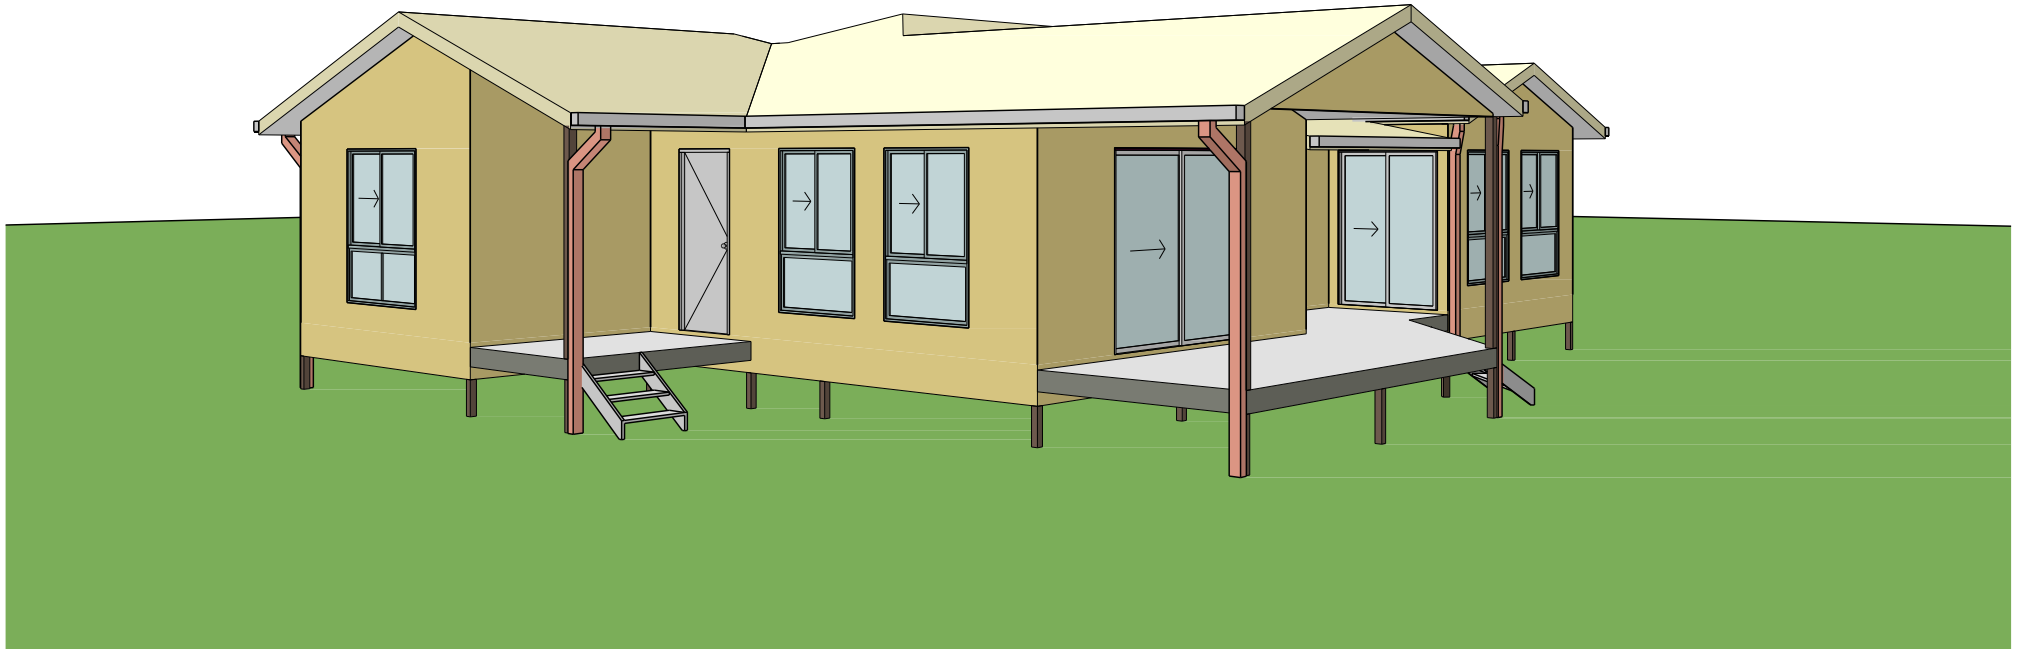

Lismore 3 Bedroom / 137 m²

HOUSE DESIGN - Lismore

Lismore 3 Bedroom / 137 m²

Lismore 3 Bedroom / 137 m²

Thank you for your Attention !

For more information, please visit <http://www.i-build.com.au>
contact us on info@i-build.com.au