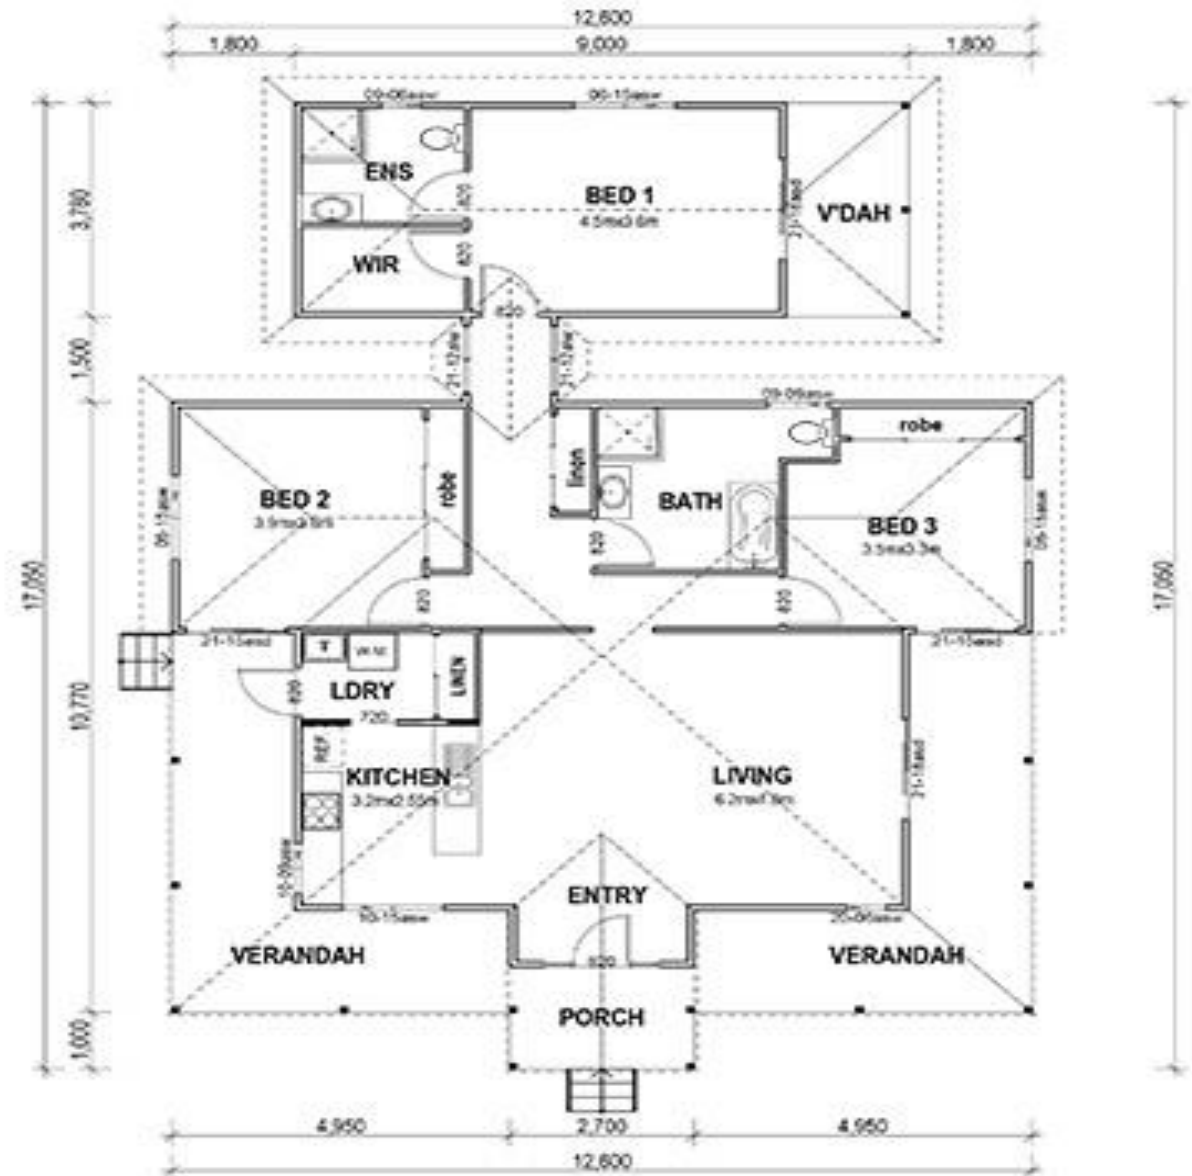

NEWMAN

3 Bedroom / 174 m²

BUILDTM
Homes

HOUSE DESIGN-NEWMAN

NEWMAN 3 Bedroom / 174 m²

FLOOR PLAN

HOUSE DESIGN-NEWMAN

Thank you for your Attention !