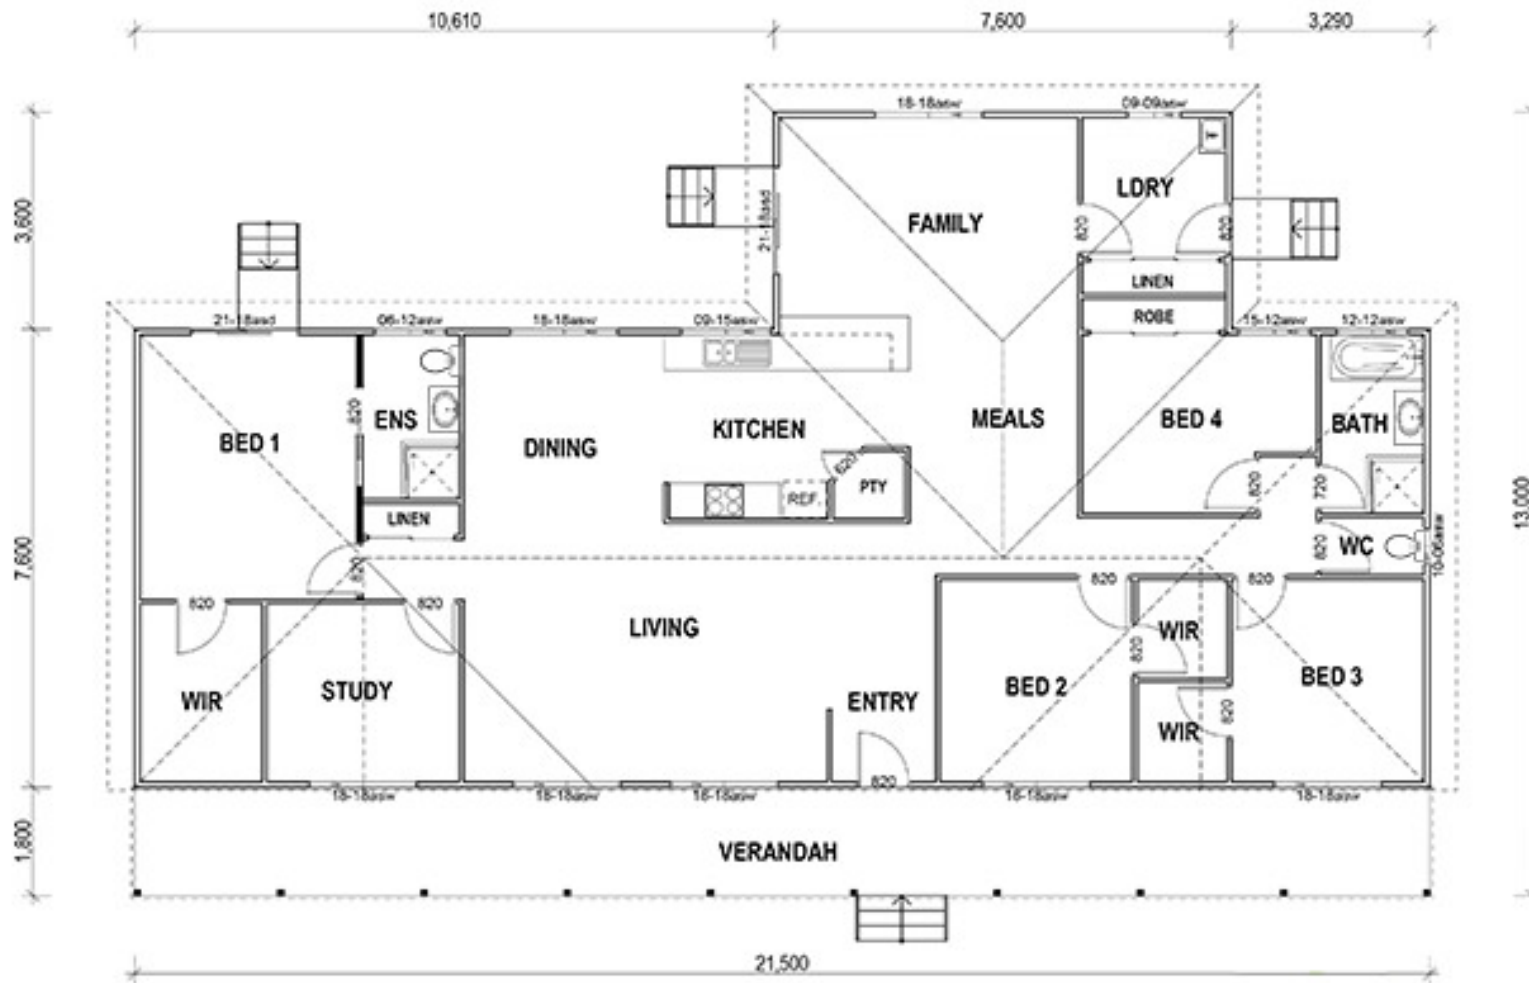

Albury 4+ Bedroom / 229 m²

HOUSE DESIGN - Albury

Albury 4+ Bedroom / 229 m²

FLOOR PLAN

1:100

LIVING AREA:	190.760 Sq.m
VERANDAH:	38.700 Sq.m
TOTAL AREA:	229.460 Sq.m
	24.667 Sq

Thank you for your Attention !