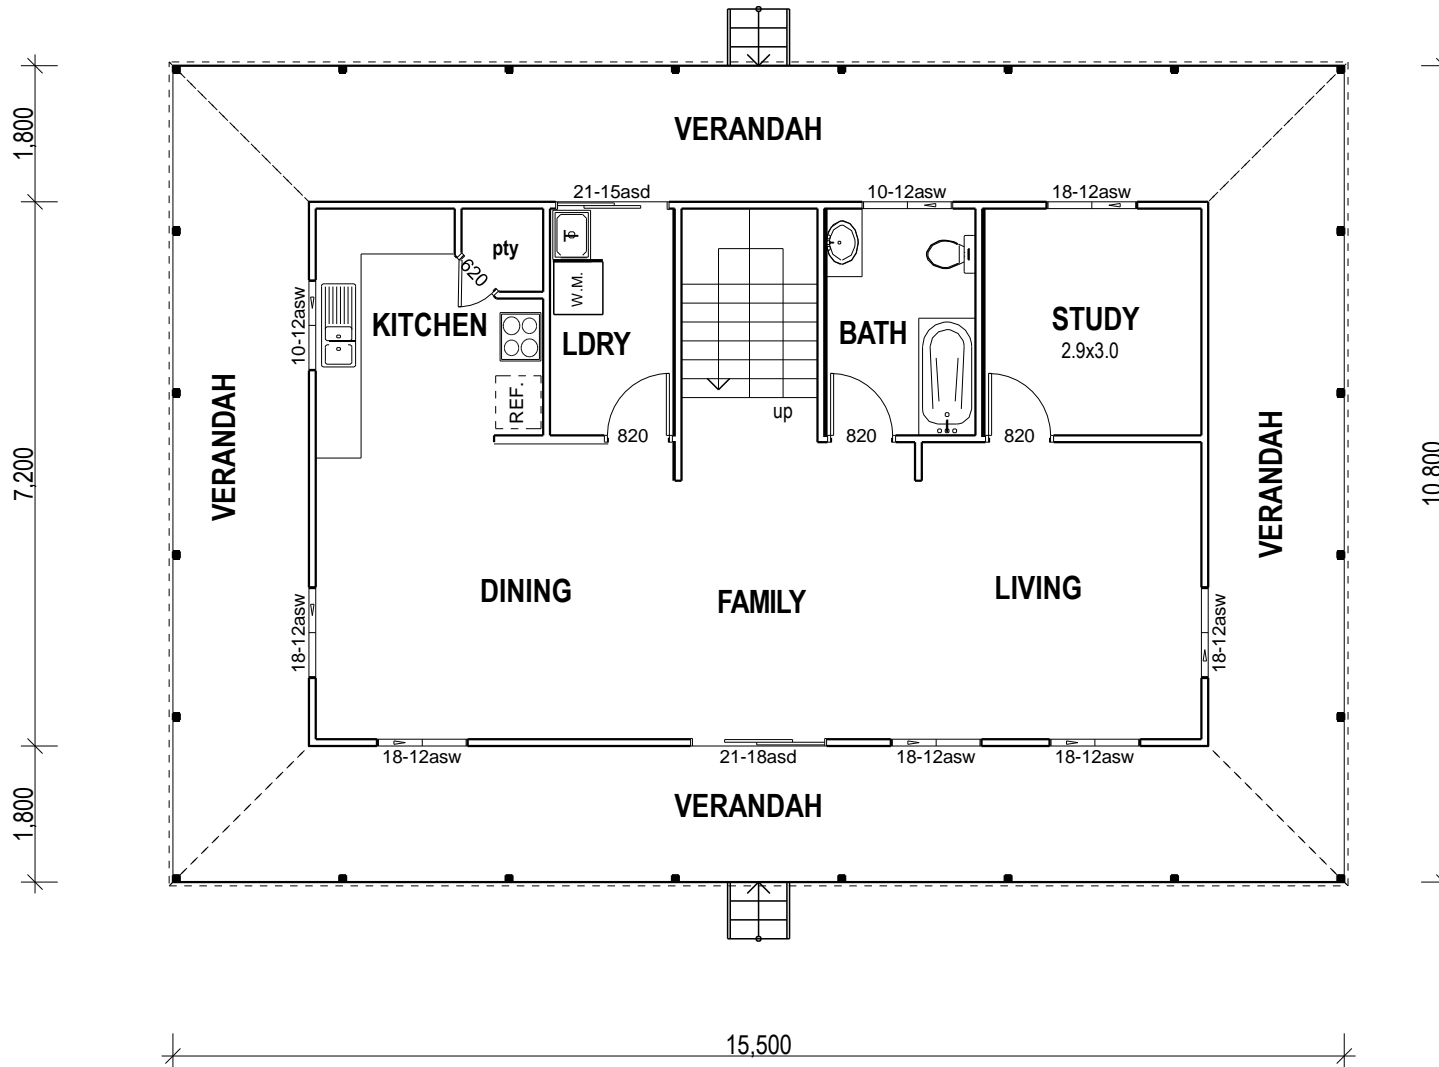

GRANDVIEW

4 Bedrooms / 253 m²

BUILDTM
Kit Homes

HOUSE DESIGN-GRANDVIEW

GRANDVIEW

4 Bedrooms / 253 m²

BUILDTM
Kit Homes

HOUSE DESIGN-GRANDVIEW

GRANDVIEW 4 Bedrooms / 253 m²

GROUND FLOOR PLAN

1:100

LIVING AREA:	171.360 Sq.m
VERANDAH:	81.720 Sq.m
TOTAL AREA:	253.080 Sq.m
	27.240 Sq

GRANDVIEW 4 Bedrooms / 253 m²

FIRST FLOOR PLAN

1:100

Thank you for your Attention !