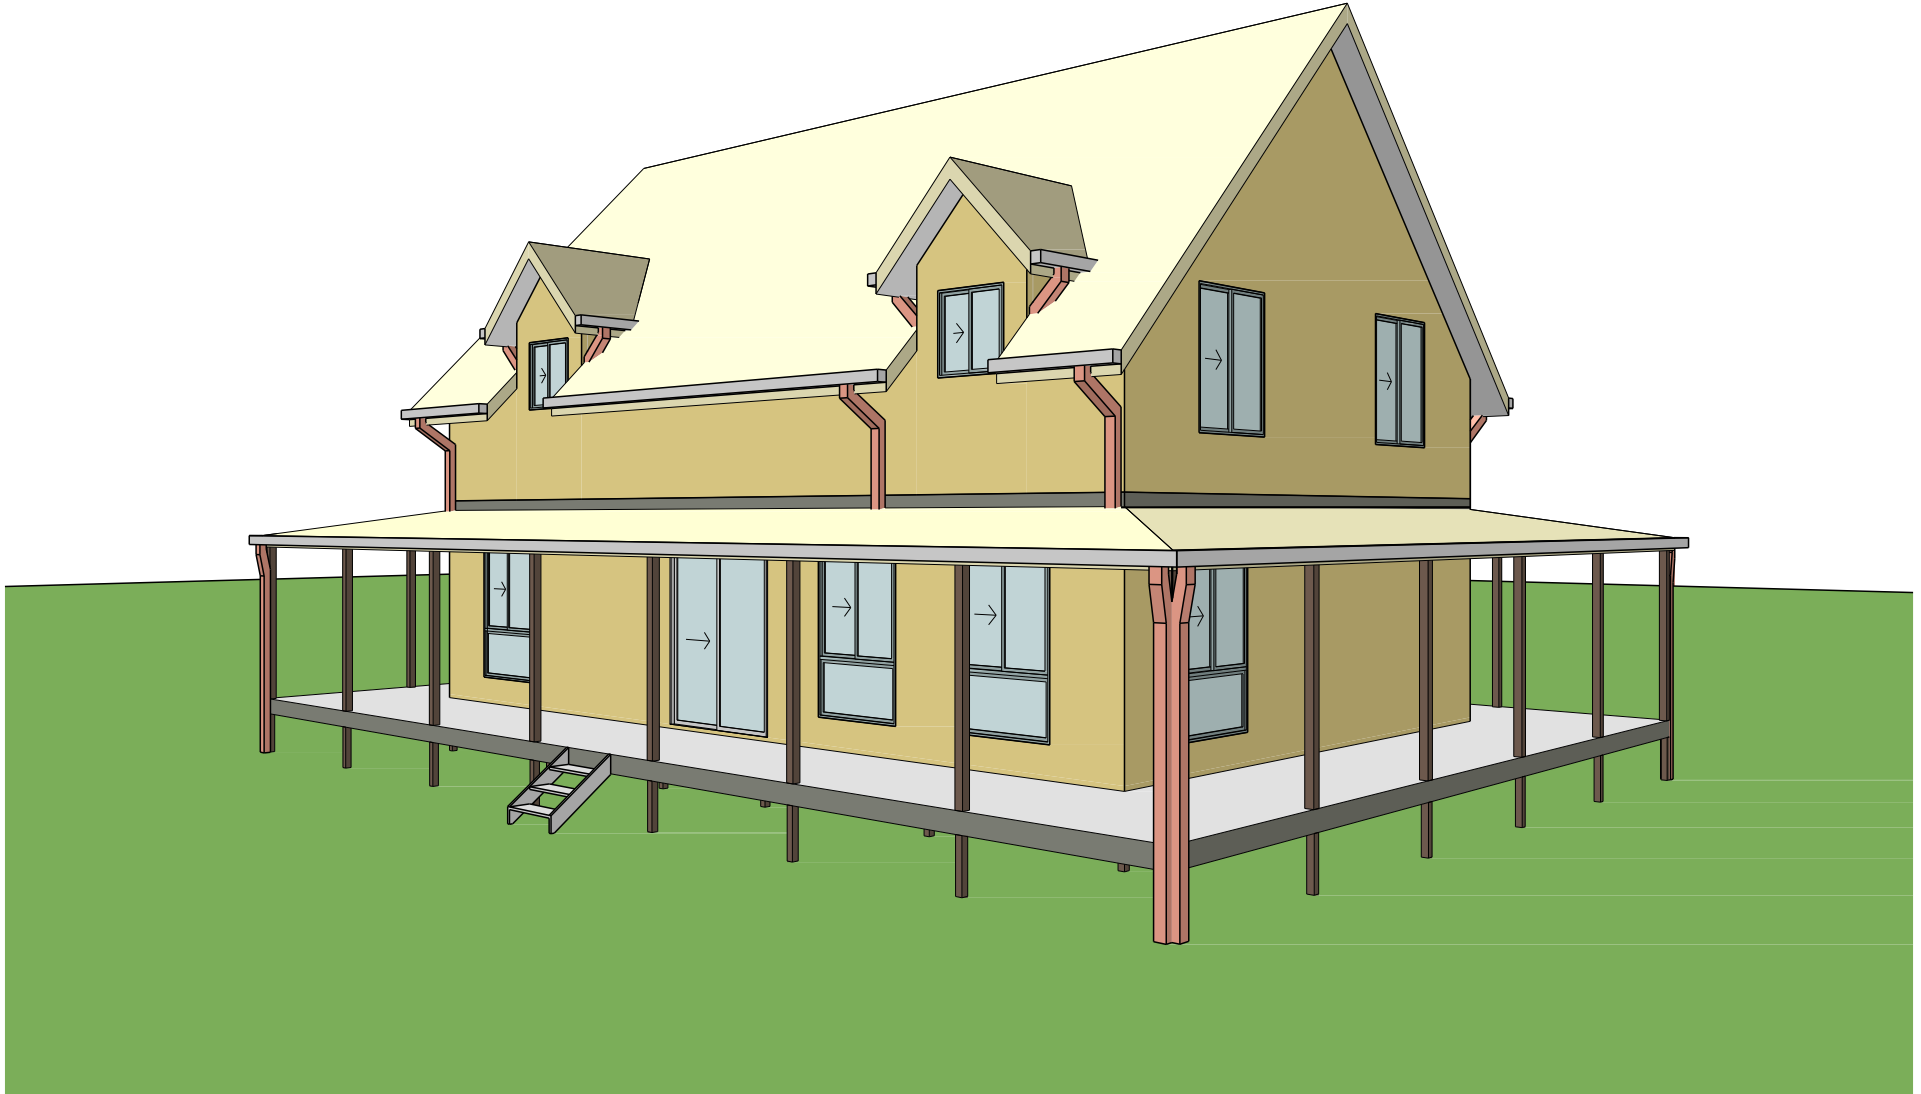

GRANDVIEW

4 Bedrooms / 253 m²

BUILDTM
Kit Homes

HOUSE DESIGN-GRANDVIEW

GRANDVIEW

4 Bedrooms / 253 m²

BUILDTM
Kit Homes

HOUSE DESIGN-GRANDVIEW

GRANDVIEW 4 Bedrooms / 253 m²

GROUND FLOOR PLAN

1:100

LIVING AREA:	171.360 Sq.m
VERANDAH:	81.720 Sq.m
TOTAL AREA:	253.080 Sq.m
	27.240 Sq

GRANDVIEW 4 Bedrooms / 253 m²

FIRST FLOOR PLAN

1:100

Thank you for your Attention !