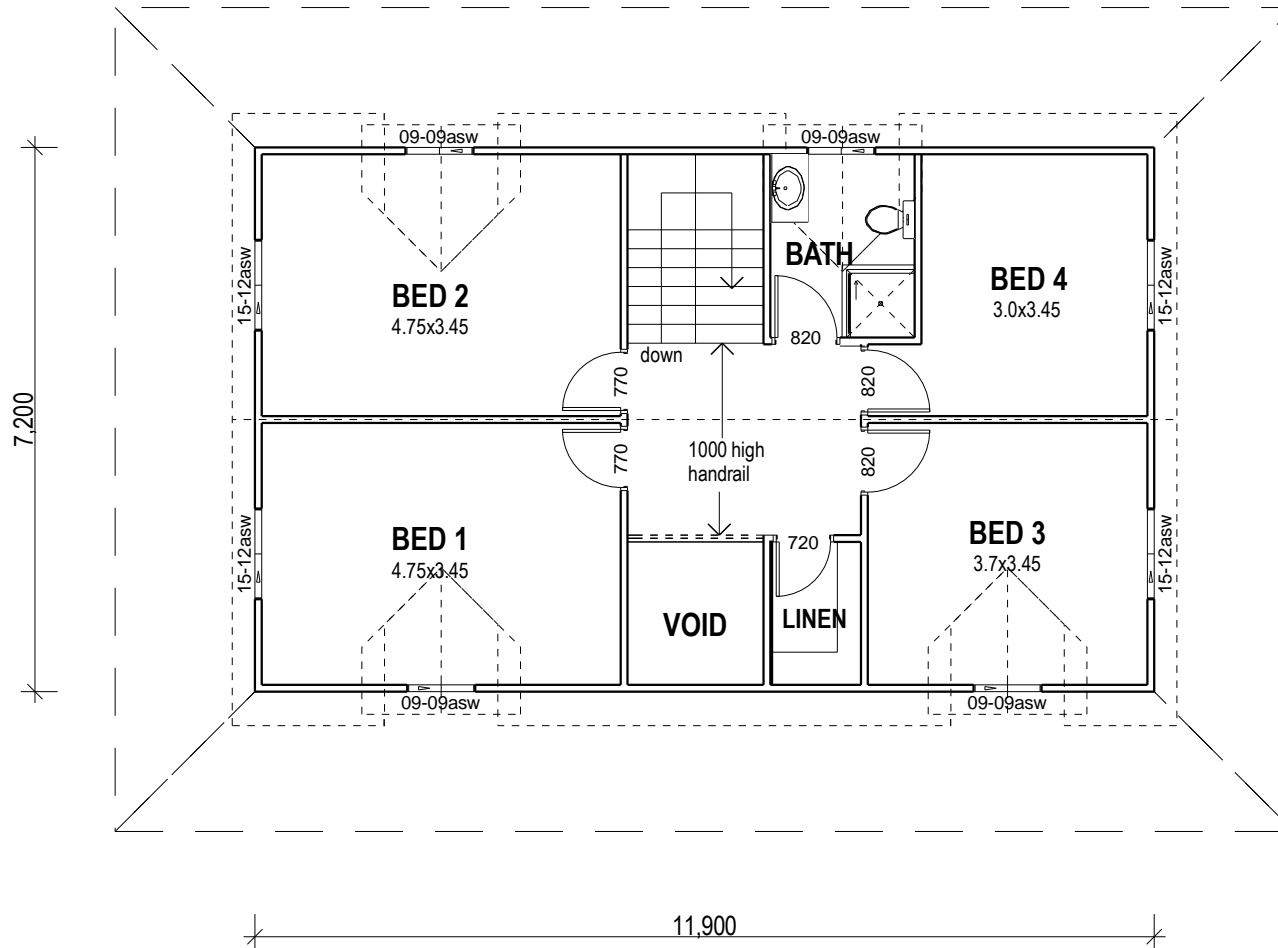

GRANDVIEW

4 Bedrooms / 253 m²

BUILDTM
Kit Homes

HOUSE DESIGN-GRANDVIEW

GRANDVIEW

4 Bedrooms / 253 m²

BUILDTM
Kit Homes

HOUSE DESIGN-GRANDVIEW

GRANDVIEW 4 Bedrooms / 253 m²

GROUND FLOOR PLAN

1:100

LIVING AREA:	171.360 Sq.m
VERANDAH:	81.720 Sq.m
TOTAL AREA:	253.080 Sq.m
	27.240 Sq

GRANDVIEW 4 Bedrooms / 253 m²

FIRST FLOOR PLAN

1:100

Thank you for your Attention !