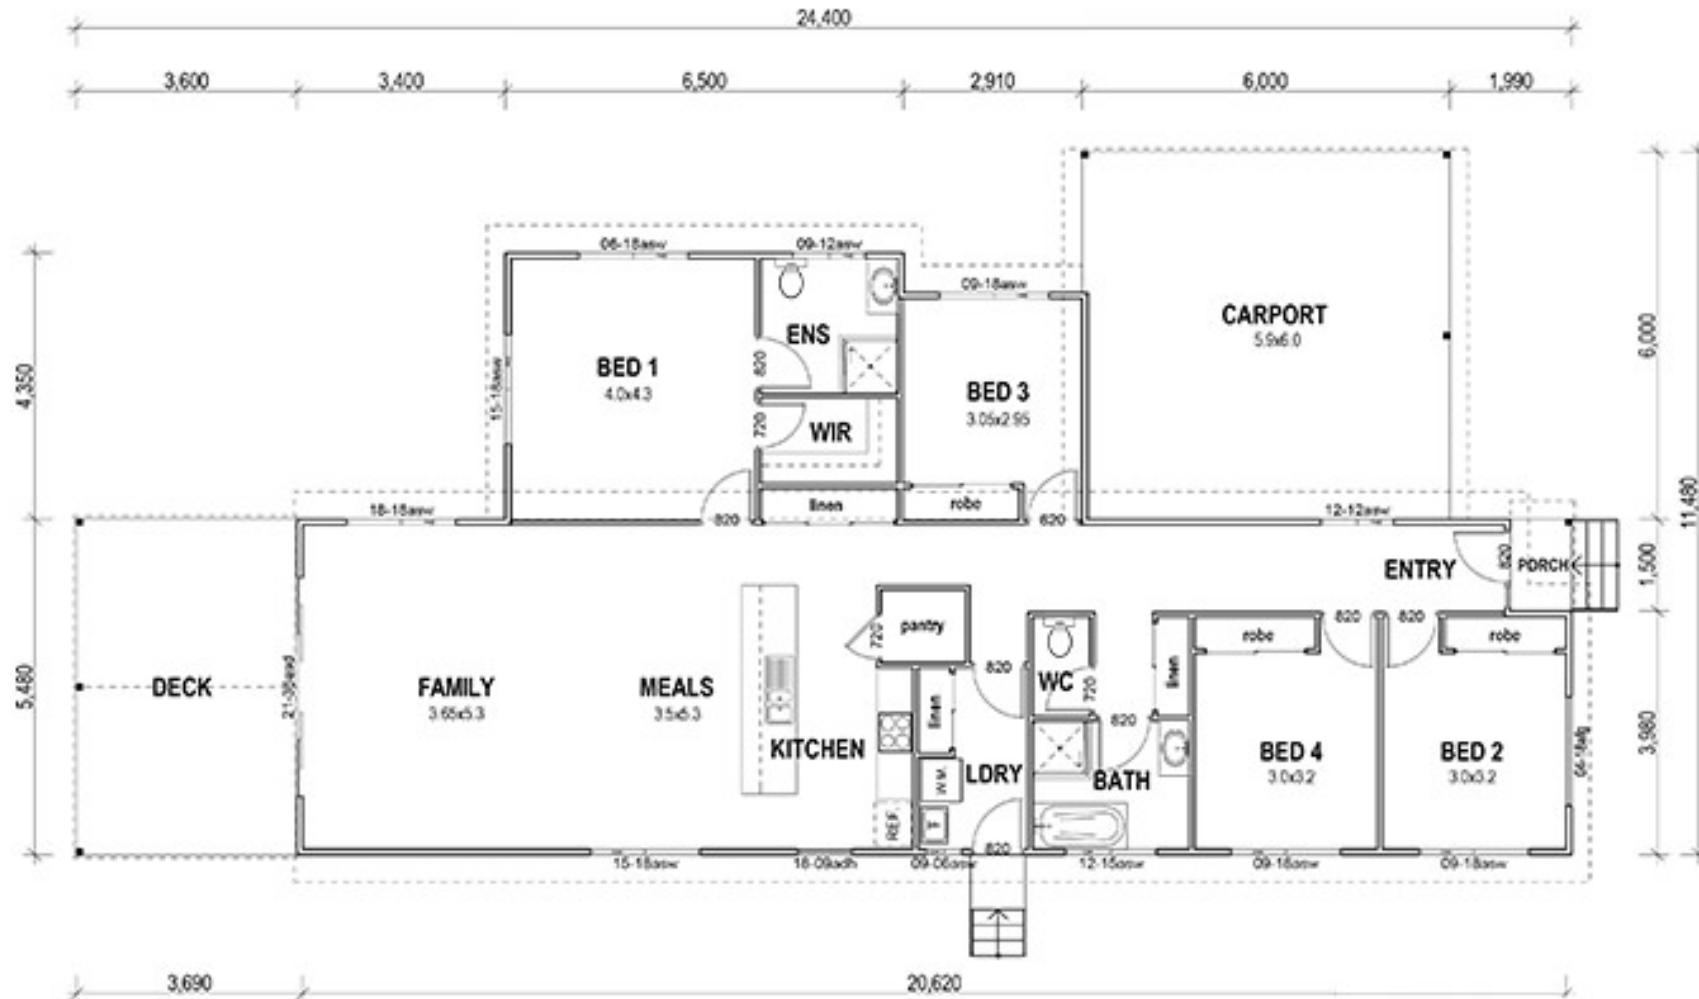

# Launceston 4 Bedroom / 209 m<sup>2</sup>

HOUSE DESIGN - Launceston

# Launceston 4 Bedroom / 209 m<sup>2</sup>

## FLOOR PLAN

1:100

LIVING AREA:	151.880 Sq m
CARPORT:	35.670 Sq m
DECK/PORCH:	21.288 Sq m
TOTAL AREA:	208.818 Sq m
	22.476 Sq