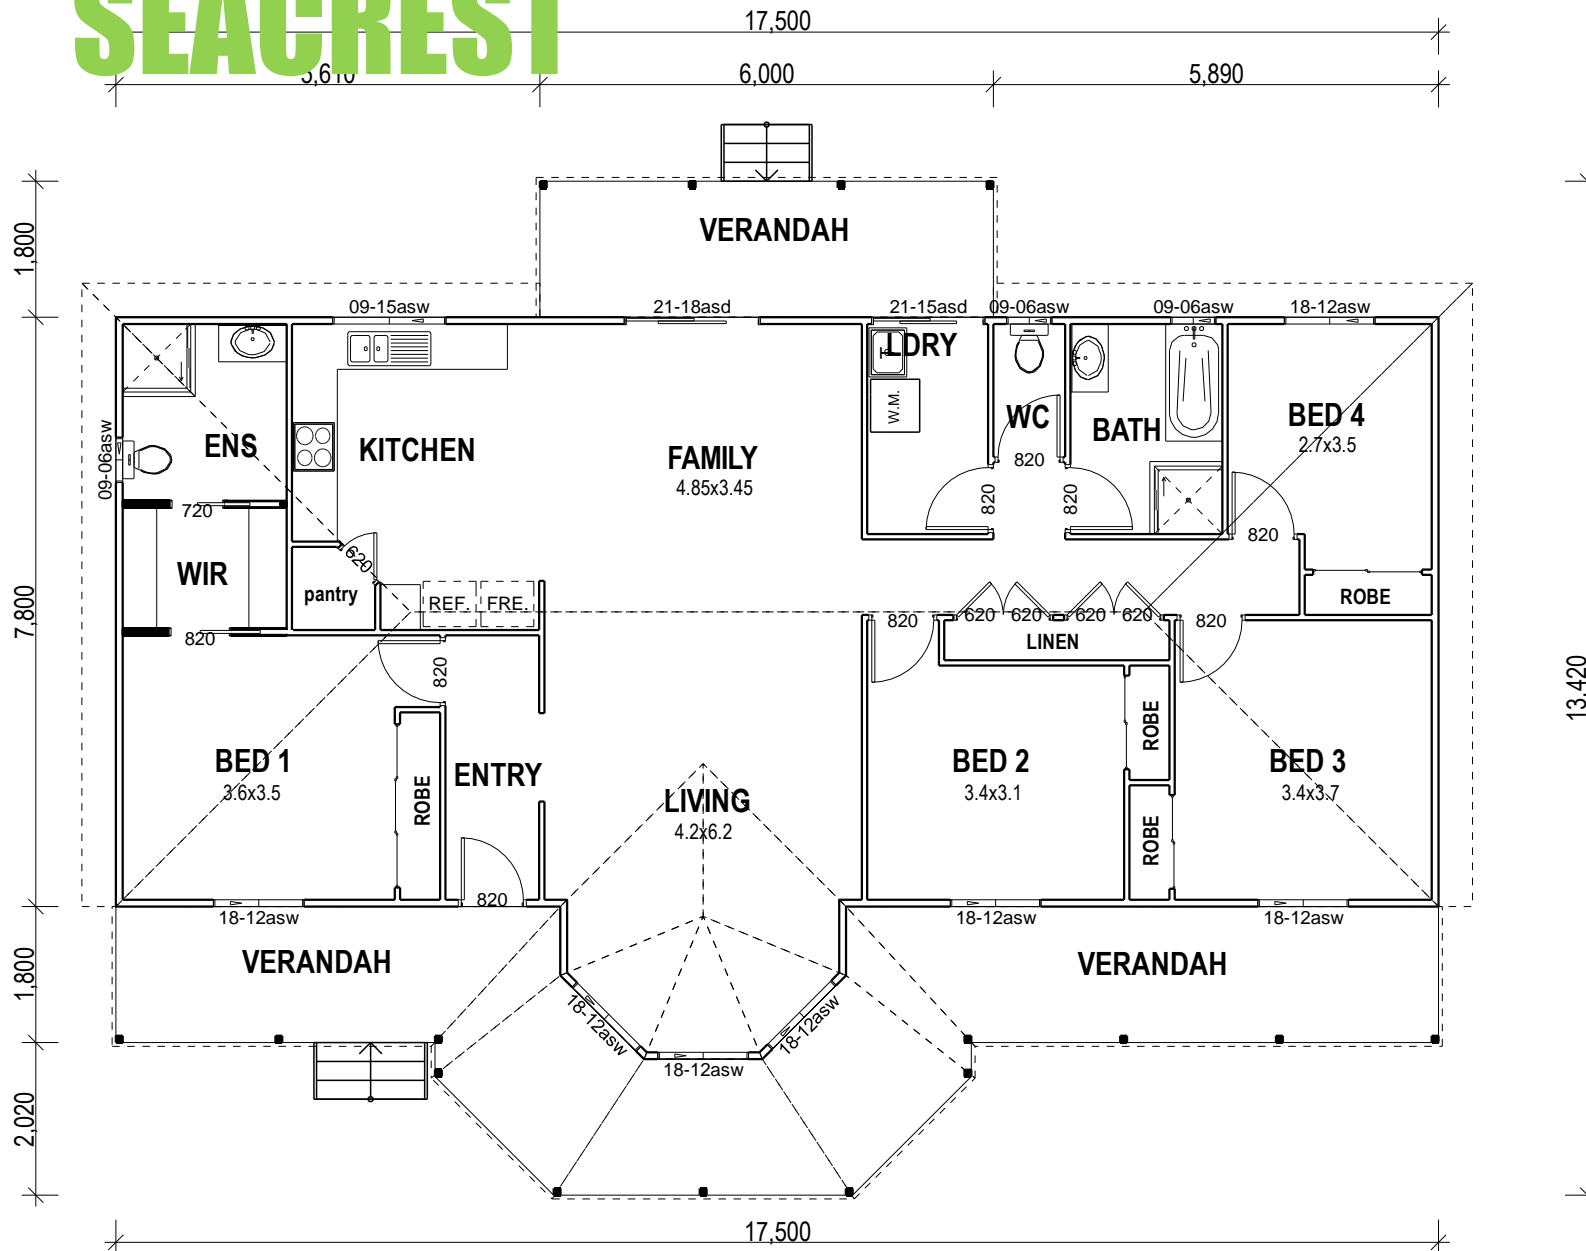

# SEACREST

4 Bedrooms / 190.67 m<sup>2</sup>

**BUILD**<sup>TM</sup>  
Homes

HOUSE DESIGN - SEACREST

# SEACREST

4 Bedrooms / 190.67 m<sup>2</sup>

**BUILD**<sup>TM</sup>  
*Homes*

HOUSE DESIGN - SEACREST

## FLOOR PLAN

1:100

LIVING AREA:	142.910 Sq.m
VERANDAH:	47.760 Sq.m
TOTAL AREA:	190.670 Sq.m
	20.522 Sq

HOUSE DESIGN - SEACREST