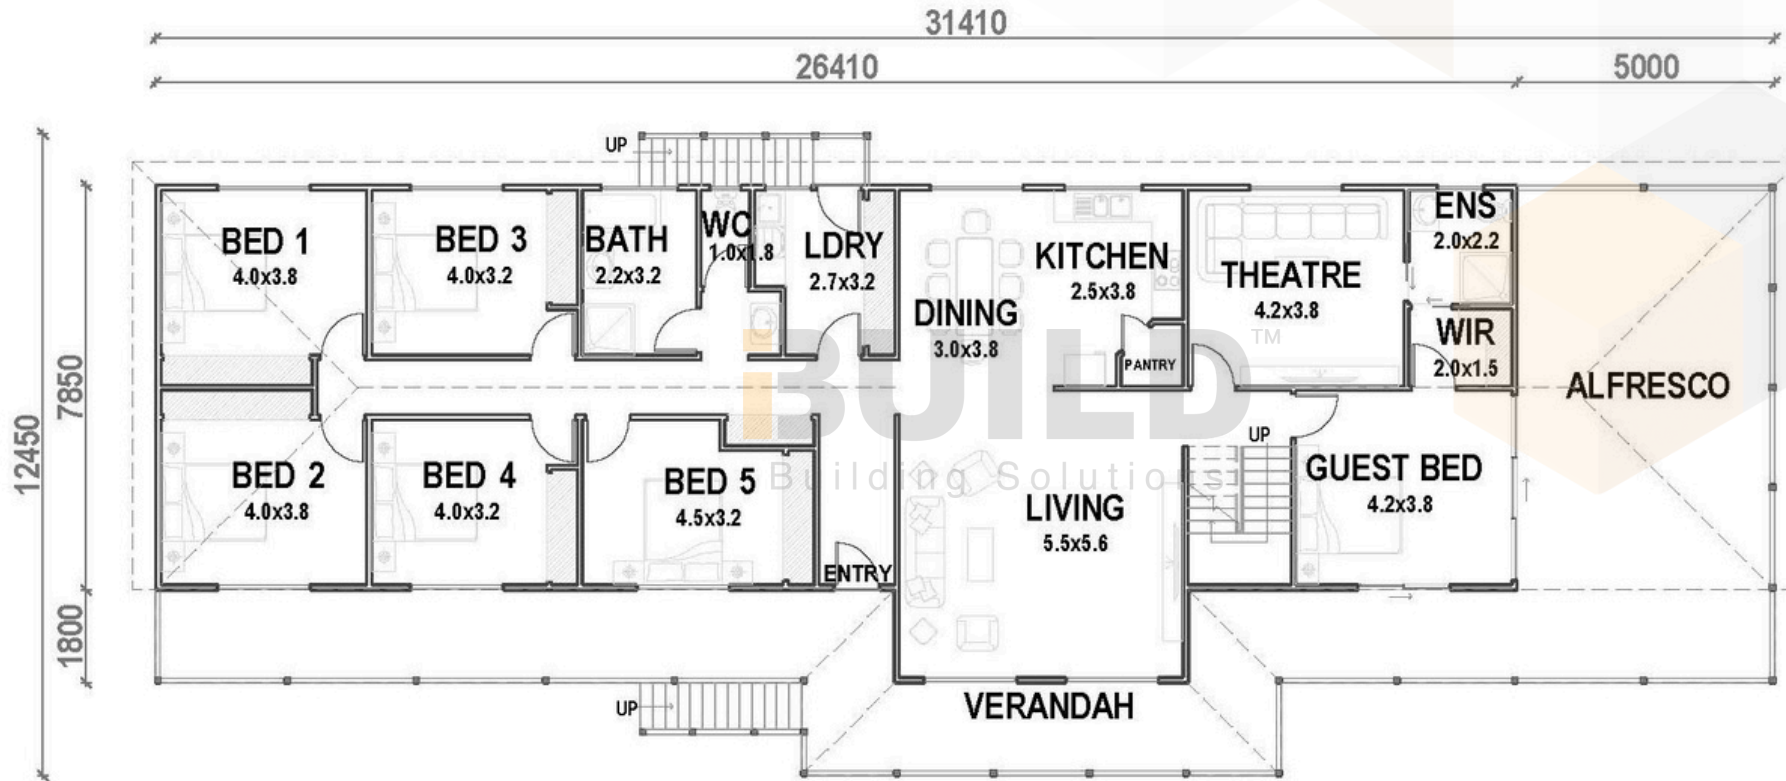

ENCLOSED	OTHER
281.04m ²	109.52m ²
TOTAL 390.56m²	
 7	 3
	 1

59TH AUSTRALIAN
Export & Investment Awards

1800 679 268
info@i-build.com.au
www.i-build.com.au

Facebook@ibuildau
YouTube@ibuildbuilding
Pinterest@ibuildbuildings

Eastern Innovation
5A Hartnett Close
Mulgrave VIC 3170

© copyright iBuild - v9.17 20220930

GROUND FLOOR PLAN

217.56 sq.m

FIRST FLOOR PLAN

217.56 sq.m

GROUND FLOOR PLAN

217.56 sq.m

FIRST FLOOR PLAN
217.56 sq.m

BUILDTM
Building Solutions

BUILDTM
Building Solutions