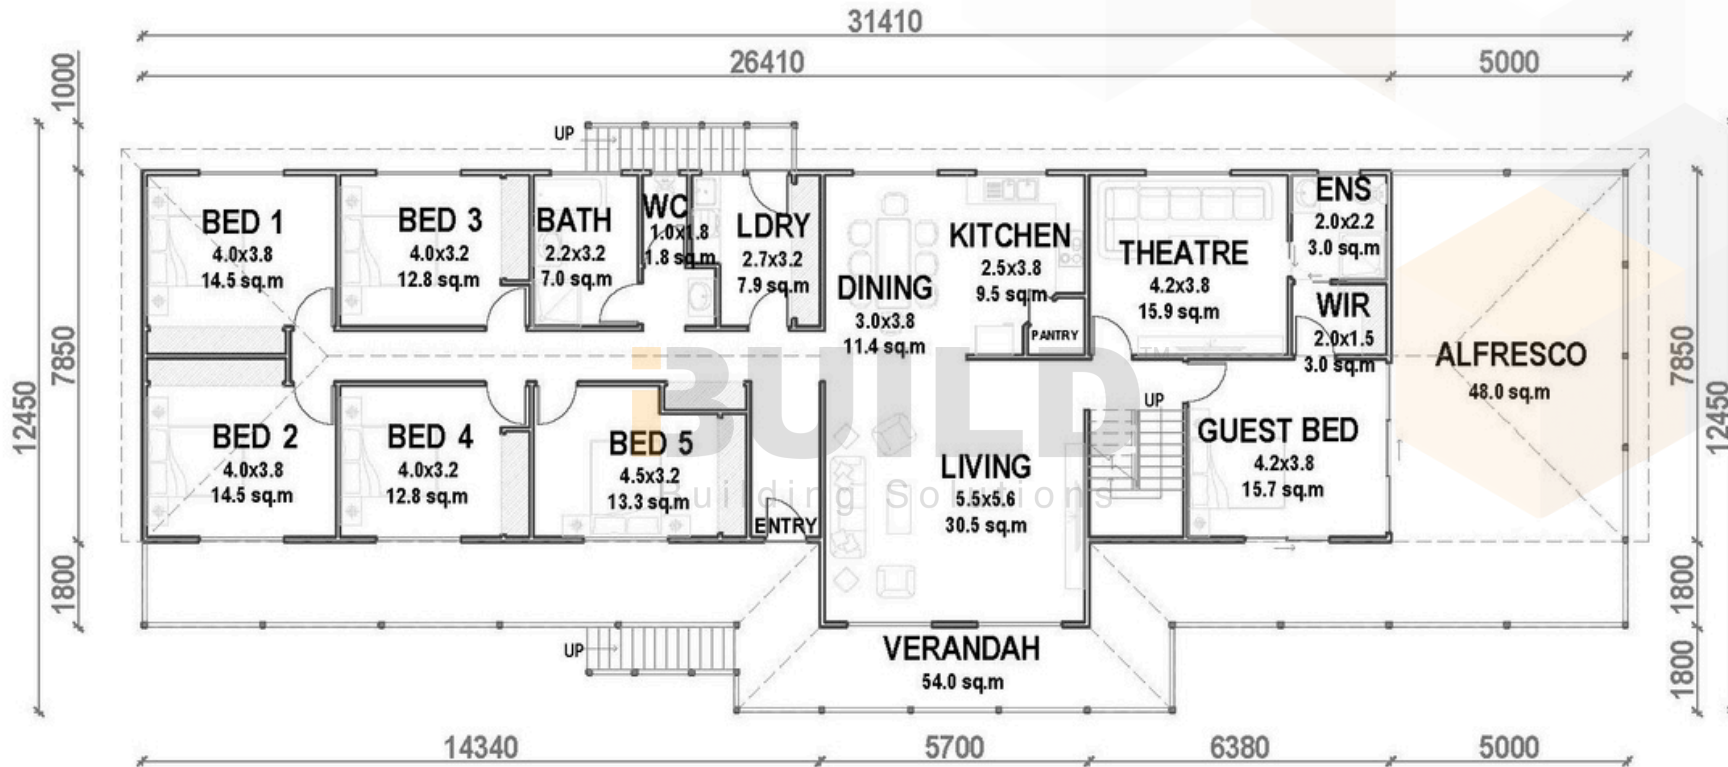

Eastern Innovation
5A Hartnett Close
Mulgrave VIC 3170

© copyright iBuild - v9.17 20220930

GROUND FLOOR PLAN

217.56 sq.m

FIRST FLOOR PLAN

217.56 sq.m

GROUND FLOOR PLAN

217.56 sq.m

FIRST FLOOR PLAN
217.56 sq.m

BUILDTM
Building Solutions

BUILDTM
Building Solutions