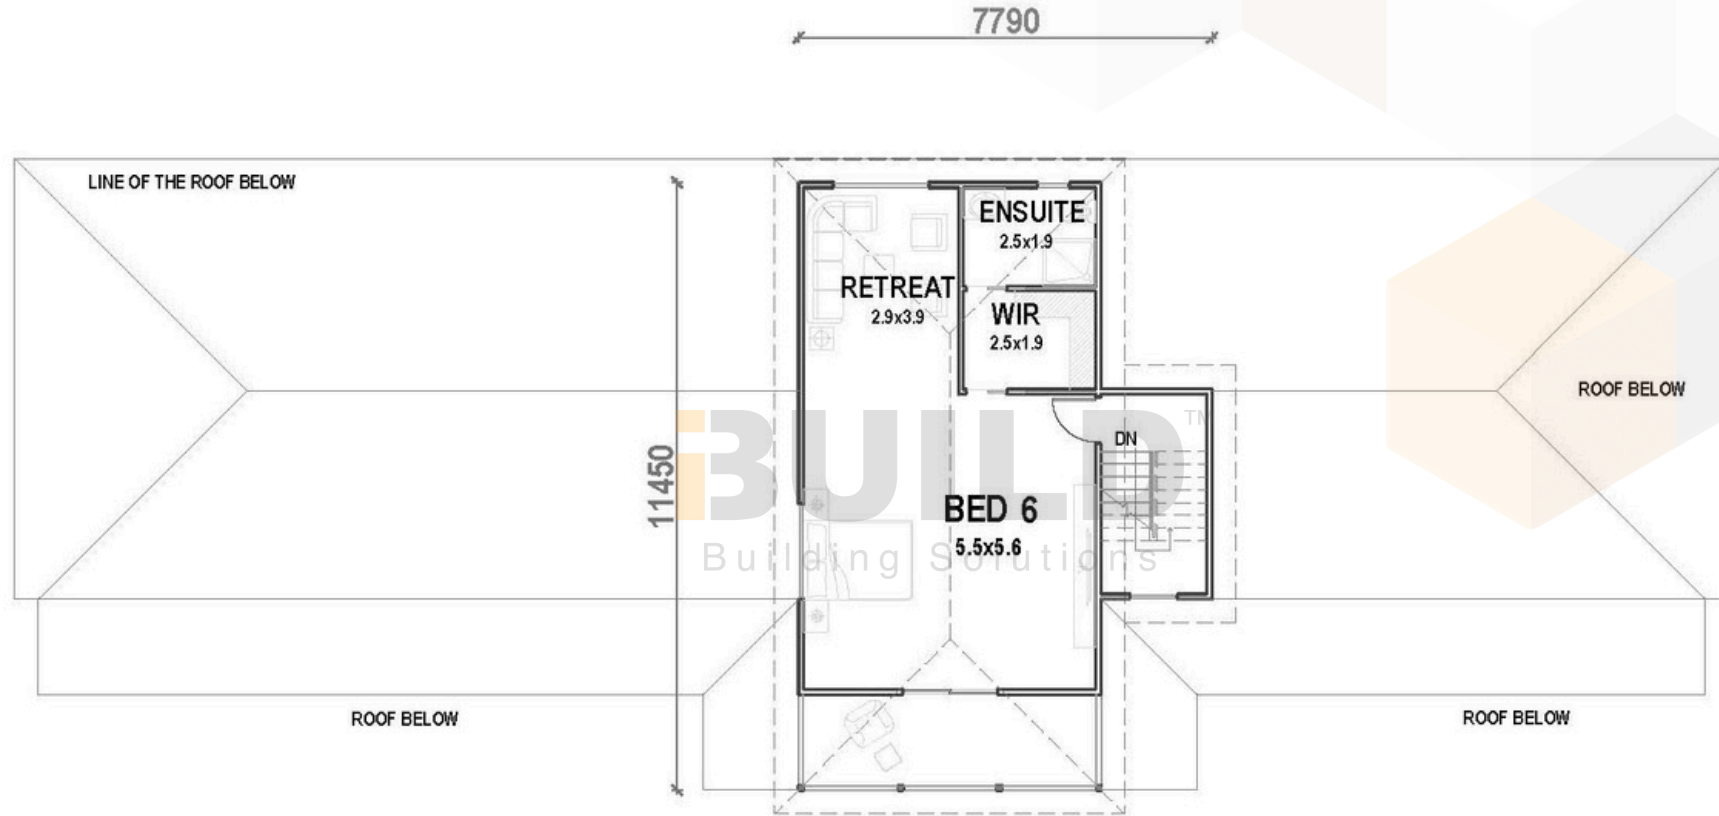

ENCLOSED	OTHER
281.04m ²	109.52m ²
TOTAL 390.56m²	
 7	 3
	 1

59TH AUSTRALIAN
Export & Investment Awards

1800 679 268
info@i-build.com.au
www.i-build.com.au

Facebook@ibuildau
YouTube@ibuildbuilding
Pinterest@ibuildbuildings

Eastern Innovation
5A Hartnett Close
Mulgrave VIC 3170

© copyright iBuild - v9.17 20220930

GROUND FLOOR PLAN

217.56 sq.m

FIRST FLOOR PLAN

217.56 sq.m

GROUND FLOOR PLAN

217.56 sq.m

FIRST FLOOR PLAN
217.56 sq.m

BUILDTM
Building Solutions

BUILDTM
Building Solutions