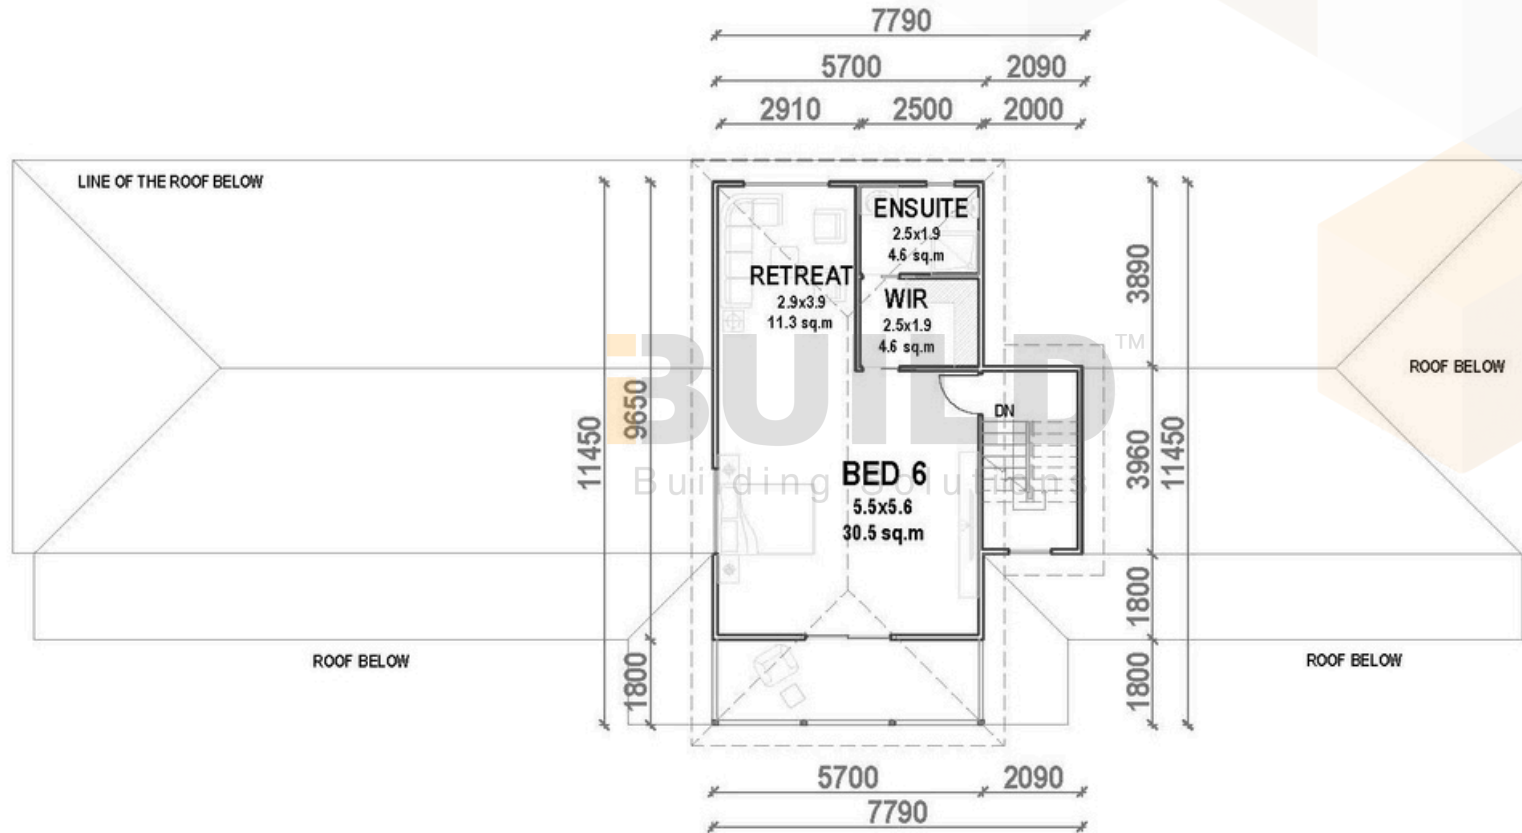

Eastern Innovation
5A Hartnett Close
Mulgrave VIC 3170

© copyright iBuild - v9.17 20220930

GROUND FLOOR PLAN

217.56 sq.m

FIRST FLOOR PLAN

217.56 sq.m

GROUND FLOOR PLAN

217.56 sq.m

FIRST FLOOR PLAN
217.56 sq.m

BUILDTM
Building Solutions

BUILDTM
Building Solutions