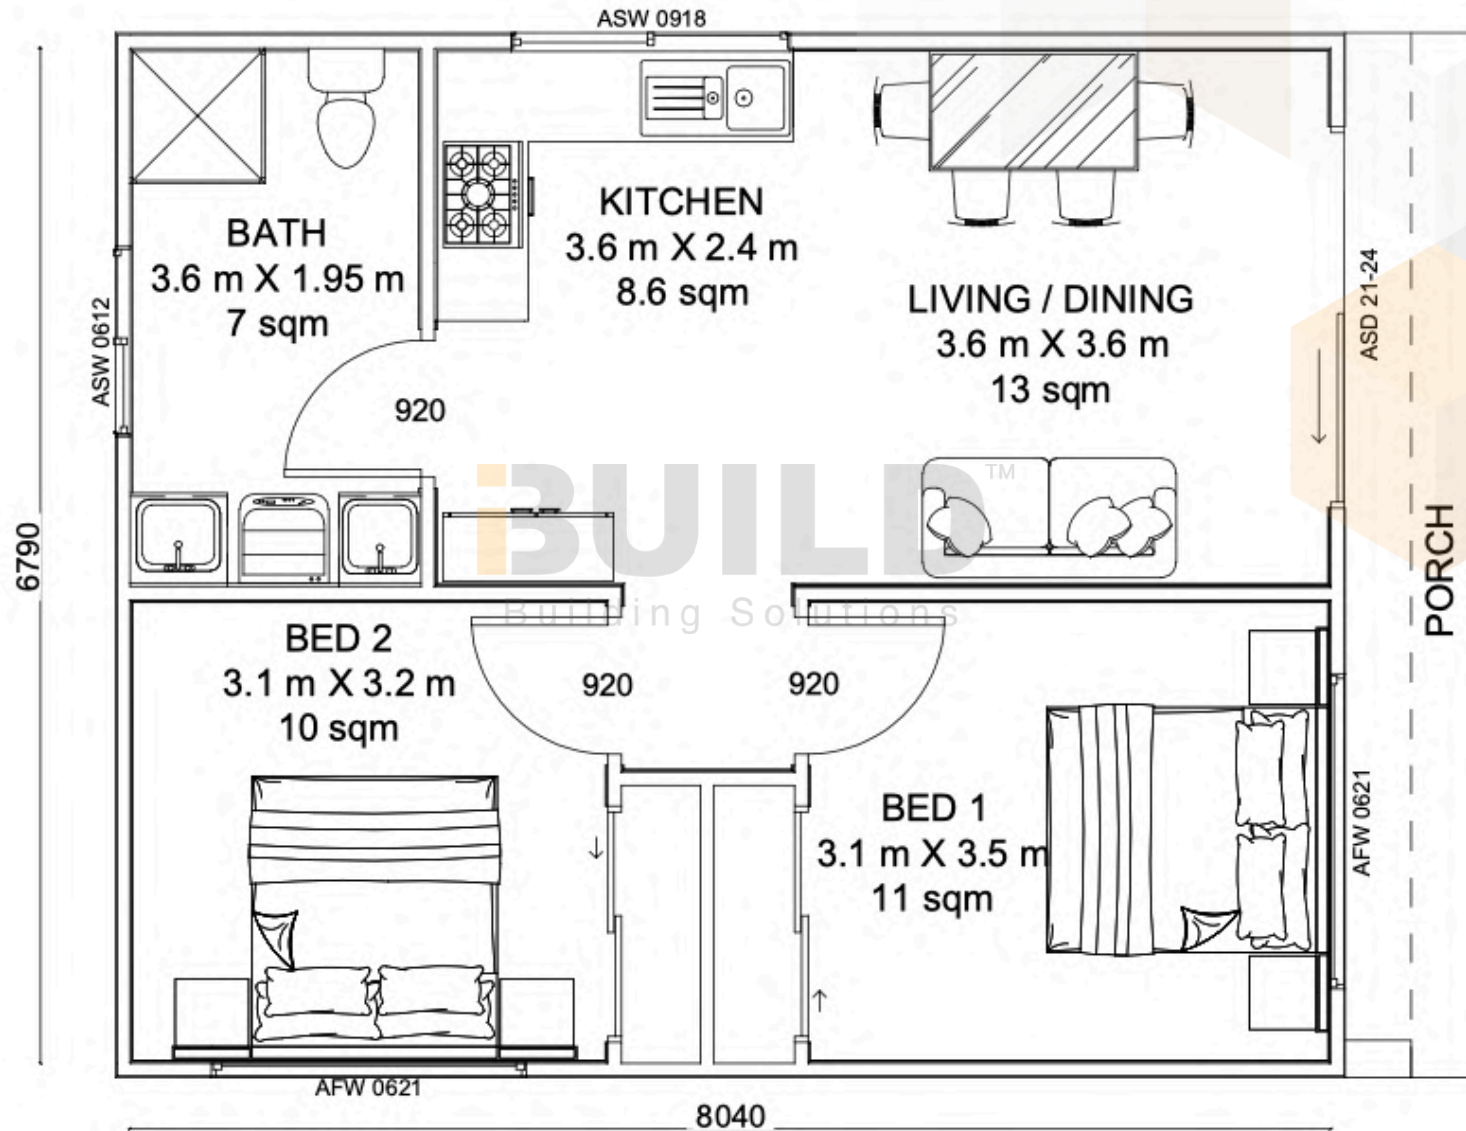

BUILD
Building Solutions