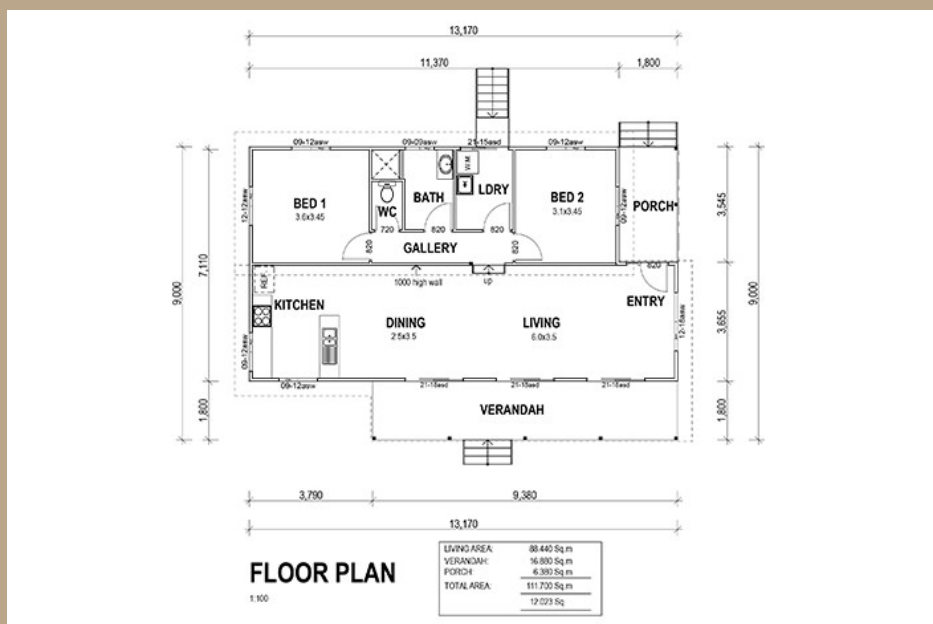

Floor Plan

5A Hartnett Close, Mulgrave, VIC
PO Box 2516, Mt Waverley, VIC 3149
1800 679 268

Web: i-build.com.au email: info@i-build.com.au