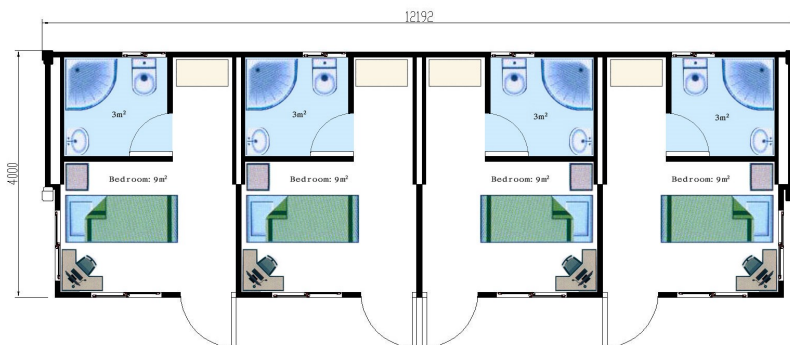

iBUILD^{TM}
Modulars

Phone: 1800 679 268

Fax: (03) 8562 2288

Email: info@i-build.com.au

5A Hartnett Close, Mulgrave, VIC

PO Box 2516, Mt Waverley, VIC 3149

Web: <http://www.i-build.com.au>